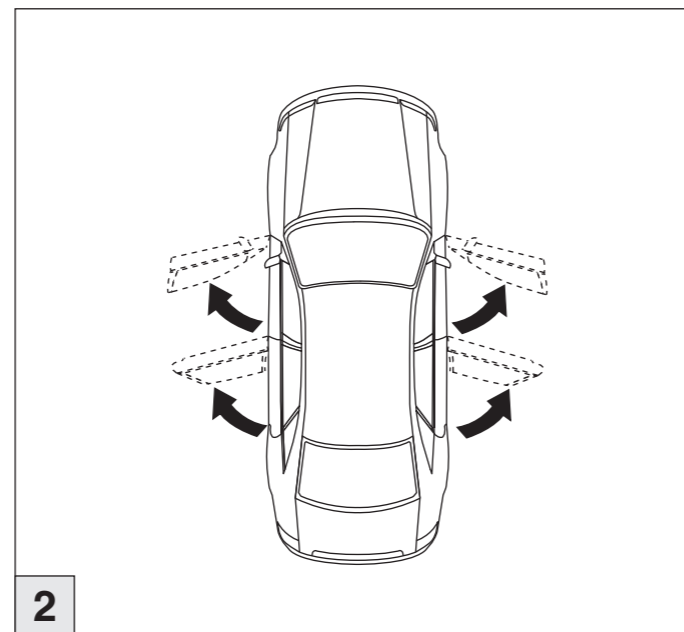

Atera SIGNO

Opel
Astra Limousine 5-türig 10/2015–