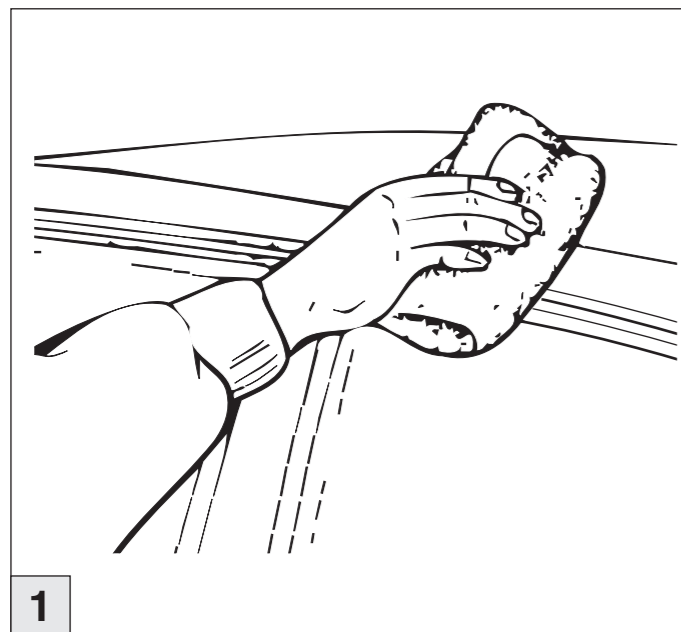

Atera SIGNO

Opel
Astra Limousine 5-türig 10/2015–