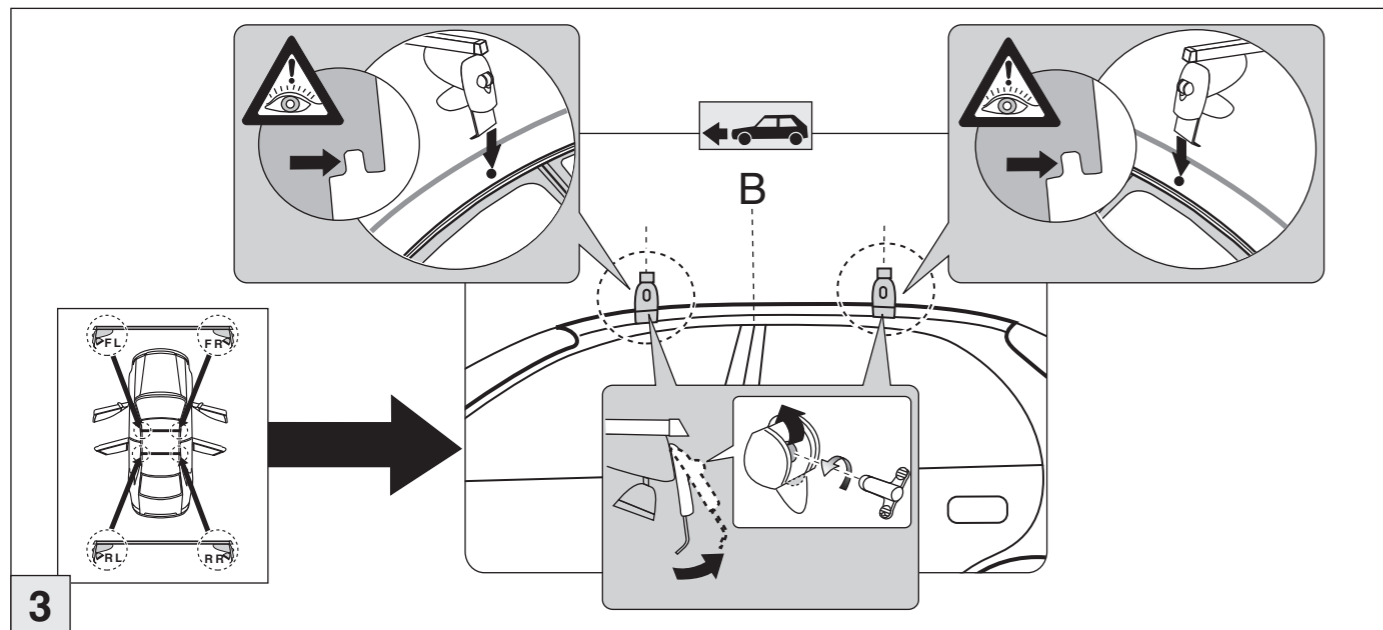

Atera SIGNO

Opel
Astra Limousine 5-türig 10/2015–