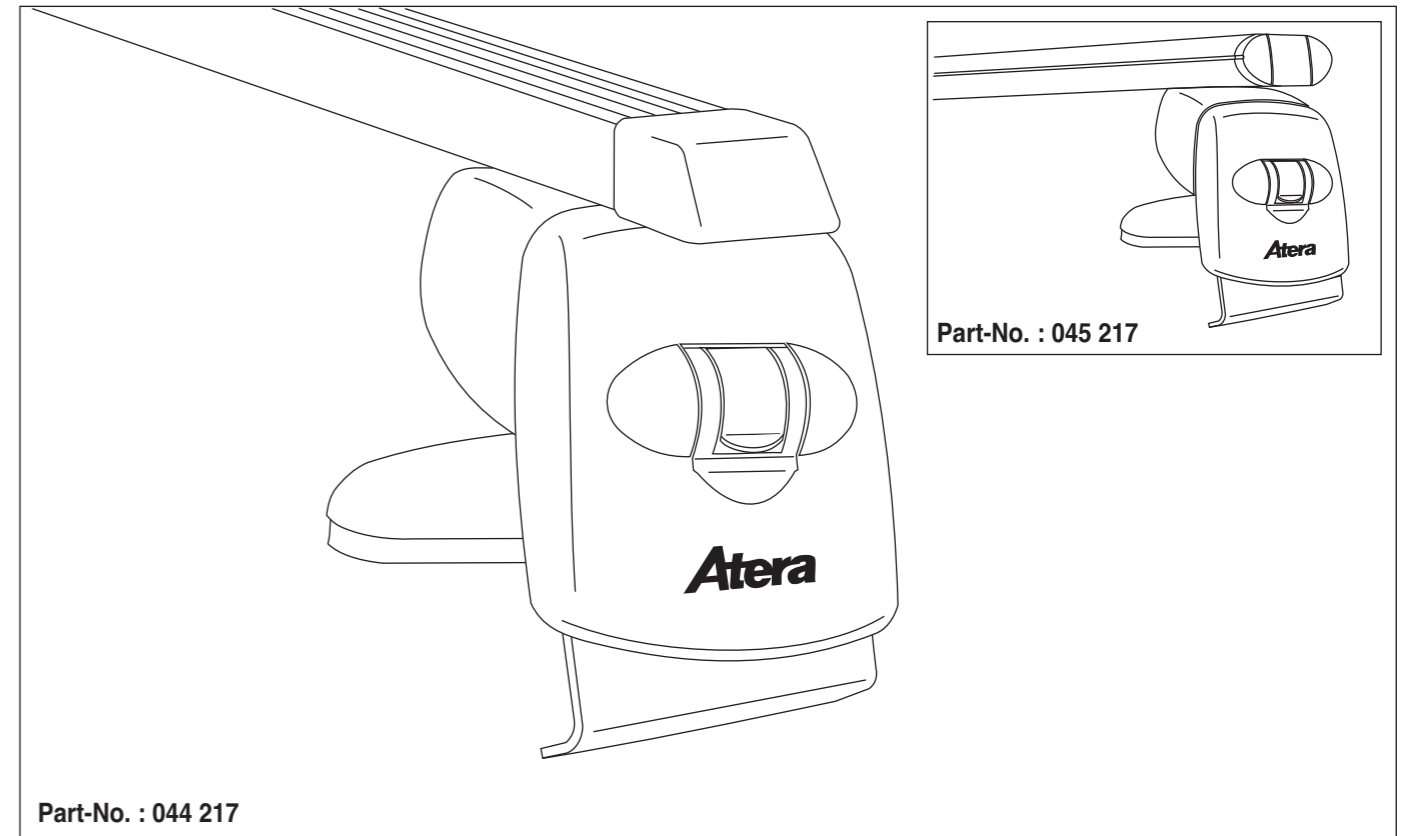

Atera SIGNO

Seat Ibiza 7/2008-07/2015
5-türig/doors/portes

Seat Ibiza 7/2015-
5-türig/doors/portes

6

nur bei / only for Part-No.: 045 217

7

8

Atera SIGNO

Seat
Ibiza 07/2008 – 07/2015
Ibiza 07/2015 –
(5-türig/doors/portes)

Part-No. : 044 217
Part-No. : 045 217

Part-No. : 044 217

Atera
MADE IN GERMANY

Atera GmbH
Im Herrach 1
D-88299 Leutkirch
Internet: www.atera.de

Atera SIGNO

Seat Ibiza 7/2008–07/2015
5-türig/doors/portes

Seat Ibiza 7/2015–
5-türig/doors/portes

INFO

Atera SIGNO

Seat Ibiza 7/2008–07/2015
5-türig/doors/portes

Seat Ibiza 7/2015–
5-türig/doors/portes