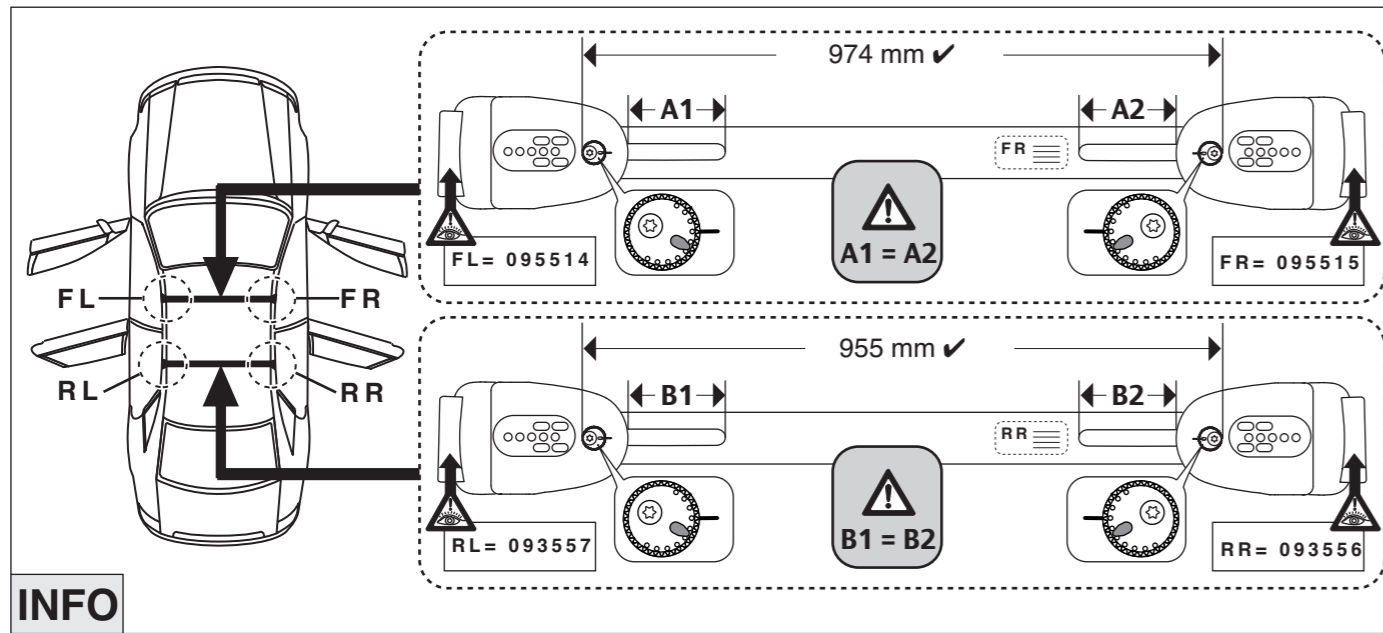

Seat
Ibiza 07/2008 – 07/2015
Ibiza 07/2015 –
(5-türig/doors/portes)

Part-No. : 044 217
Part-No. : 045 217

Part-No. : 044 217

Atera
MADE IN GERMANY

Atera GmbH
Im Herrach 1
D-88299 Leutkirch
Internet: www.atera.de

Atera SIGNO

Seat Ibiza 7/2008–07/2015
5-türig/doors/portes

Seat Ibiza 7/2015–
5-türig/doors/portes

INFO

Atera SIGNO

Seat Ibiza 7/2008–07/2015
5-türig/doors/portes

Seat Ibiza 7/2015–
5-türig/doors/portes