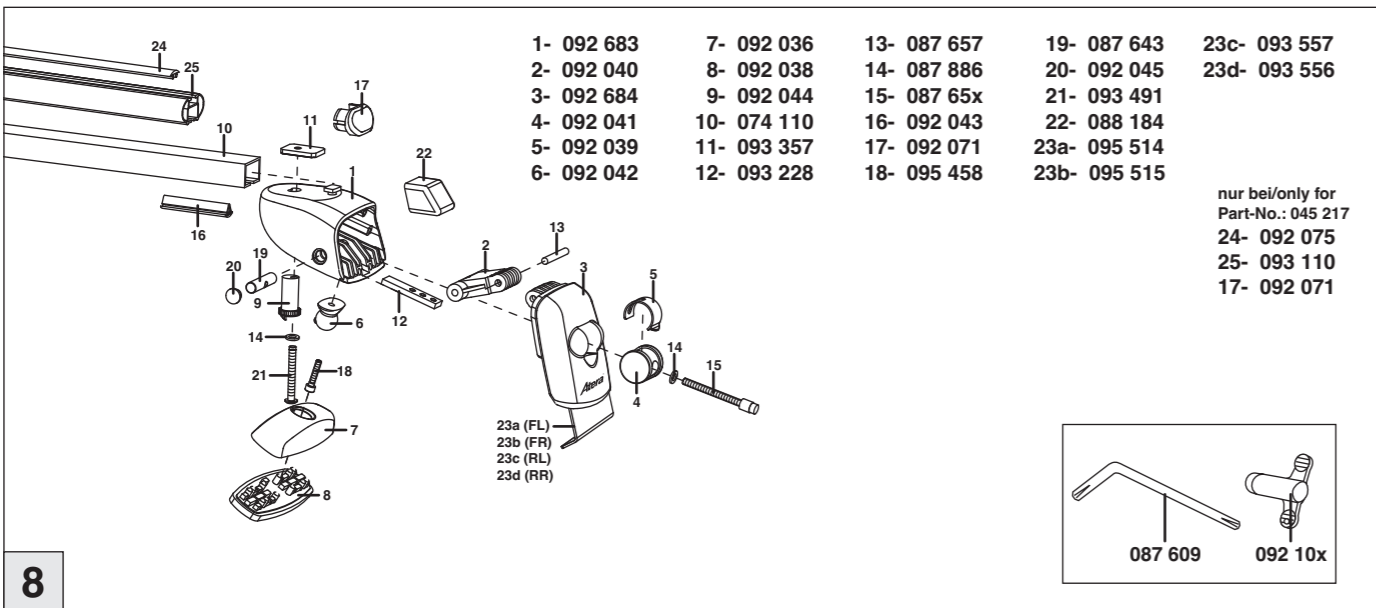

Atera SIGNO

Seat Ibiza 7/2008-07/2015
5-türig/doors/portes

Seat Ibiza 7/2015-
5-türig/doors/portes

6

nur bei / only for Part-No.: 045 217

7

8

Atera SIGNO

Seat
Ibiza 07/2008 – 07/2015
Ibiza 07/2015 –
(5-türig/doors/portes)

Part-No. : 044 217
Part-No. : 045 217

Part-No. : 044 217

Atera
MADE IN GERMANY

Atera GmbH
Im Herrach 1
D-88299 Leutkirch
Internet: www.atera.de

Atera SIGNO

Seat Ibiza 7/2008–07/2015
5-türig/doors/portes

Seat Ibiza 7/2015–
5-türig/doors/portes

INFO

Atera SIGNO

Seat Ibiza 7/2008–07/2015
5-türig/doors/portes

Seat Ibiza 7/2015–
5-türig/doors/portes