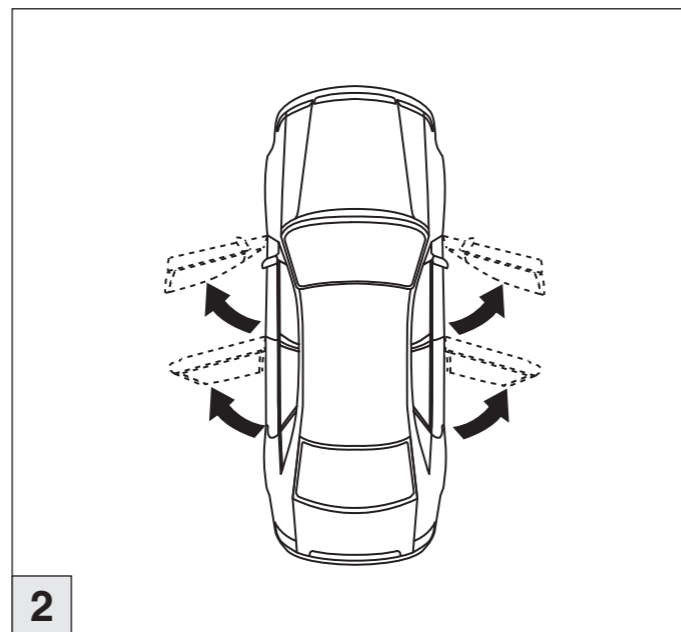

Atera SIGNO

Seat Ibiza 7/2008–07/2015
5-türig/doors/portes

Seat Ibiza 7/2015–
5-türig/doors/portes

INFO

Atera SIGNO

Seat Ibiza 7/2008–07/2015
5-türig/doors/portes

Seat Ibiza 7/2015–
5-türig/doors/portes