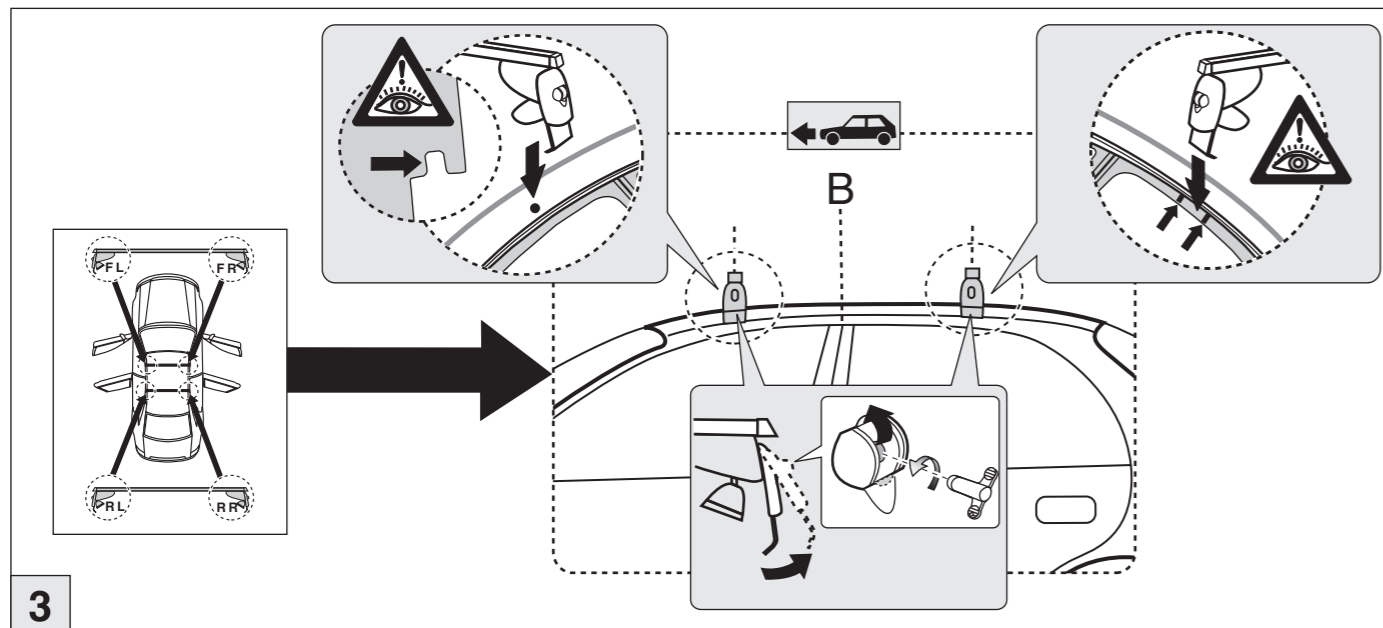

Atera SIGNO

Seat Ibiza 7/2008–07/2015
5-türig/doors/portes

Seat Ibiza 7/2015–
5-türig/doors/portes

INFO

Atera SIGNO

Seat Ibiza 7/2008–07/2015
5-türig/doors/portes

Seat Ibiza 7/2015–
5-türig/doors/portes