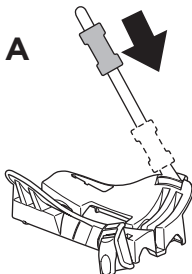

Thule ProRide Fatbike Adapter 5981

➤ Instructions

2

A

B

B

*** Fit Tips!**

ProRide 598