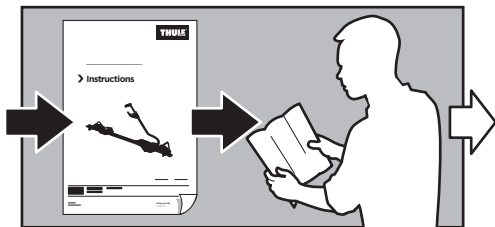

* Fit Tips!

Fatbike Adapter

www.thule.com

info@thule.com

Thule Sweden AB, Box 69, 330 33 Hillerstorp, SWEDEN

501-8132-01