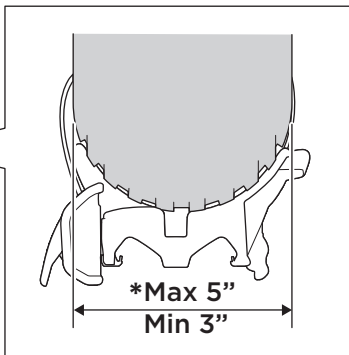

Thule ProRide Fatbike Adapter 5981

➤ Instructions

2

A

B

B

*** Fit Tips!**

ProRide 598