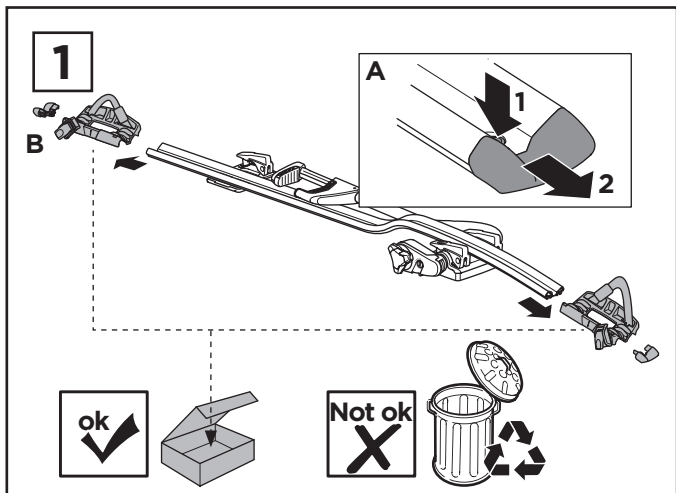

Thule ProRide Fatbike Adapter 5981

➤ Instructions

2

A

B

B

*** Fit Tips!**

ProRide 598