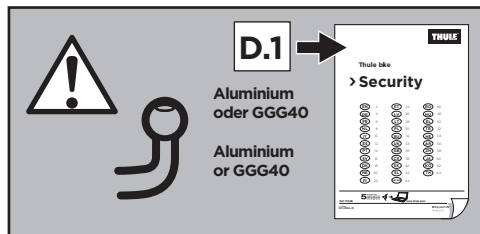

EN Tow bar-mounted bike carrier
DE Fahrradträger für die Anhängerkupplung
FR Porte-vélos sur boule d'attelage
NL Fietsdrager voor op de trekhaak
IT Portabici da installare sul gancio da traino
ES Portabicicletas de bola de remolque
PT Suporte para bicicleta para engate
SV Dragkroksmonterad cykelhållare
DK Cykelholder, der er monteret på anhængertræk
NO Hengerfestemonteerte lasteholdere
FI Vetokoukkuun kiinnitettävä polkupyöräteline
ET Haakekonsule paigaldatav jalgrattahoidik
LV Uz piekabes āķa uzstādāms velosipēdu turētājs
LT Prie gražulo tvirtinami dviračių laikikliai
PL Bagażnik rowerowy montowany na haku holowniczym
RU Устанавливаемое на фаркопе крепление для велосипедов

UK Багажник для велосипедів, що монтується на буксирній штанзі
BG Багажник за велосипеди, монтиран на теглича
CS Nosič jízdních kol s montáží na tažné zařízení
SK Nosič bicyklov s montážou na ťažné zariadenie
SL Prtljažnik za kolesa za na vlečno ključko
HR/BiH Nosač bicikla koji se postavlja na kuku za vuču
RO Suport pentru bicicletă montat pe bara de tracțiune
HU Vonóhorogra szerelhető kerékpártartó
EL Σχάρα ποδηλάτου κοτσαστόρου
TR Çeki demirine bağlanan bisiklet taşıyıcı
HE מחזיק אופניים למרכב על החרמון
AR حامل الدراجة للتثبيت على قضيب العطر
ZH 拖杆安裝式托架
JA トウバーマウント型サイクルキャリア
KO 트우바 장착 자전거 캐리어
TH ครองยึดจับจักรยานแบบติดตั้งกับอุปกรณ์ลากพ่วงท้ายรถ