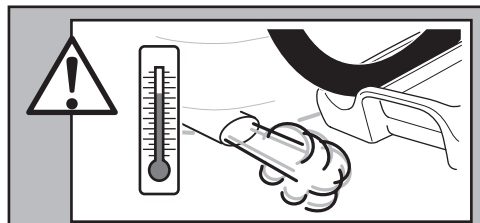

EN Tow bar-mounted bike carrier
DE Fahrradträger für die Anhängerkupplung
FR Porte-vélos sur boule d'attelage
NL Fietsdrager voor op de trekhaak
IT Portabici da installare sul gancio da traino
ES Portabicicletas de bola de remolque
PT Suporte para bicicleta para engate
SV Dragkroksmonterad cykelhållare
DK Cykelholder, der er monteret på anhængertræk
NO Hengerfestemonteerte lasteholdere
FI Vetokoukkuun kiinnitettävä polkupyöräteline
ET Haakekonsule paigaldatav jalgrattahoidik
LV Uz piekabes āķa uzstādāms velosipēdu turētājs
LT Prie gražulo tvirtinami dviračių laikikliai
PL Bagażnik rowerowy montowany na haku holowniczym
RU Устанавливаемое на фаркопе крепление для велосипедов

UK Багажник для велосипедів, що монтується на буксирній штанзі
BG Багажник за велосипеди, монтиран на теглича
CS Nosič jízdních kol s montáží na tažné zařízení
SK Nosič bicyklov s montážou na ťažné zariadenie
SL Prtljažnik za kolesa za na vlečno ključko
HR/BiH Nosač bicikla koji se postavlja na kuku za vuču
RO Suport pentru bicicletă montat pe bara de tracțiune
HU Vonóhorogra szerelhető kerékpártartó
EL Σχάρα ποδηλάτου κοτσαστόρου
TR Çeki demirine bağlanan bisiklet taşıyıcı
HE מחזיק אופניים למרכב על החרמון
AR حامل الدراجة للتثبيت على قضيب العطر
ZH 拖杆安裝式托架
JA トウバーマウント型サイクルキャリア
KO 트우바 장착 자전거 캐리어
TH ครองยึดจับจักรยานแบบติดตั้งกับอุปกรณ์ลากพ่วงท้ายรถ