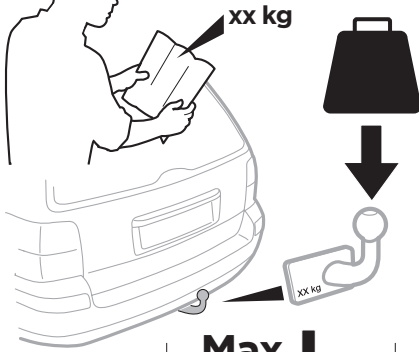

i

Stützlast beachten
Note towball capacity