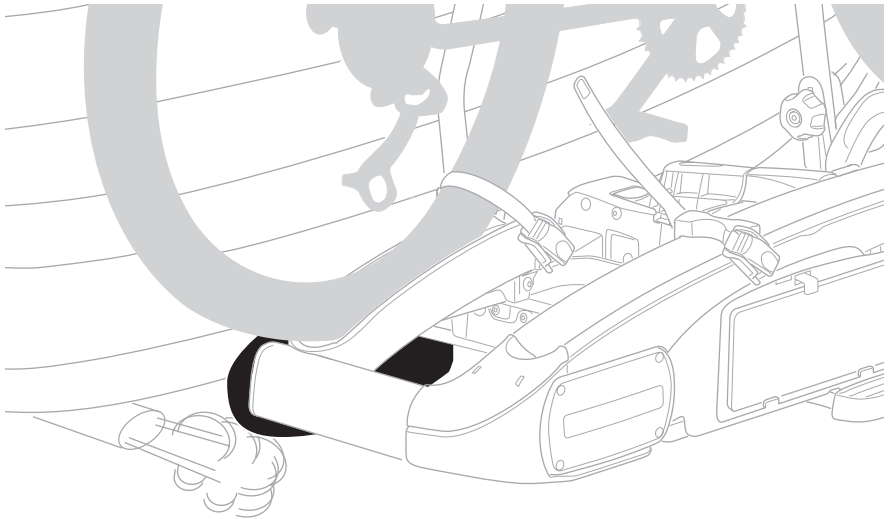

Thule Heat Shield

> Instructions

1

2

ok ✓

Not ok ✗

~10 mm

3