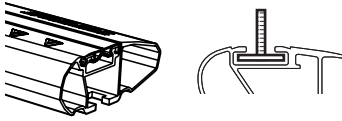

CITY CRASH

Complies with ISO norm

Max
20 kg

7,7 kg

Thule Bike Rack Around-the-Bar Adapter

8898

Thule UpRide 599 Fit Table

i

20x20 mm T-screw (included)

Thule WingBar Evo/
Thule WingBar/
SlideBar/AeroBar
or other 20 mm T-track

➔ **4** - **5** ➔ **9**

Square bars

Aluminium bars

➔ **6** - **8** ➔ **9**

4

5