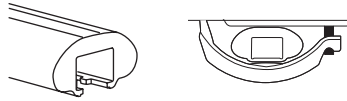

20x20 mm T-screw (included)

Thule WingBar Evo/
Thule WingBar/
SlideBar/AeroBar
or other 20 mm T-track

➔ **4** - **5** ➔ **9**

Square bars

Aluminium bars

➔ **6** - **8** ➔ **9**

4

5