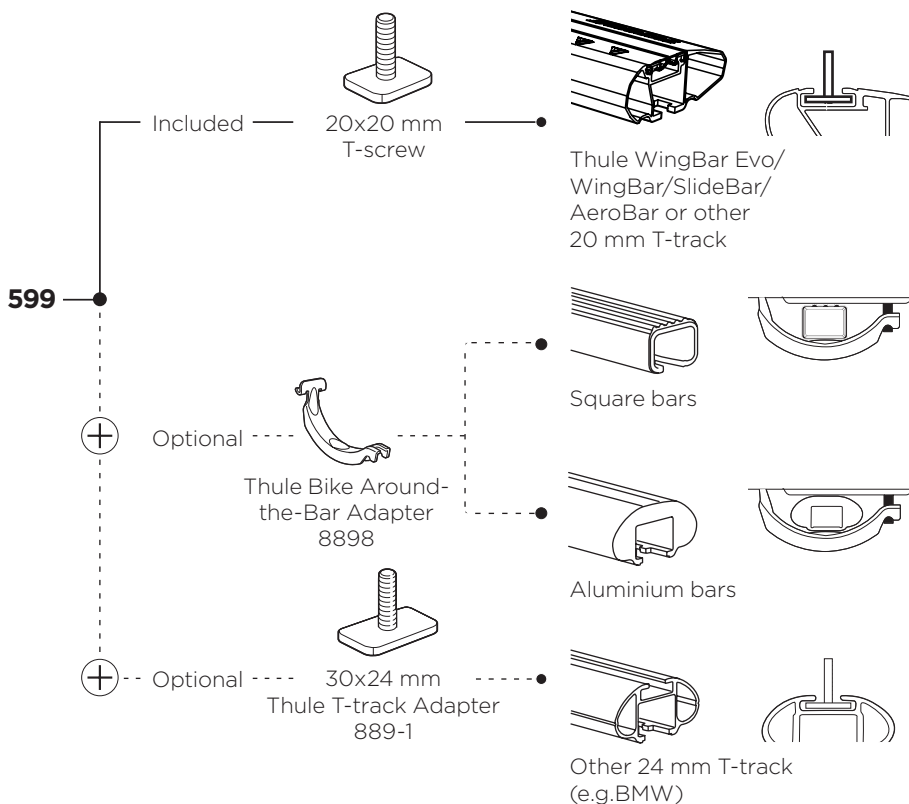

CITY CRASH

Complies with ISO norm

Max
20 kg

7,7 kg

Thule Bike Rack Around-the-Bar Adapter

8898

Thule UpRide 599 Fit Table

i

20x20 mm T-screw (included)

Thule WingBar Evo/
Thule WingBar/
SlideBar/AeroBar
or other 20 mm T-track

➔ **4** - **5** ➔ **9**

Square bars

Aluminium bars

➔ **6** - **8** ➔ **9**

4

5