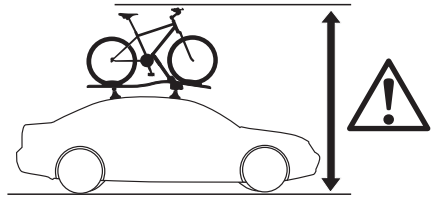

CITY CRASH

Complies with ISO norm

Max
20 kg

7,7 kg

Thule Bike Rack Around-the-Bar Adapter

8898

Thule UpRide 599 Fit Table

i