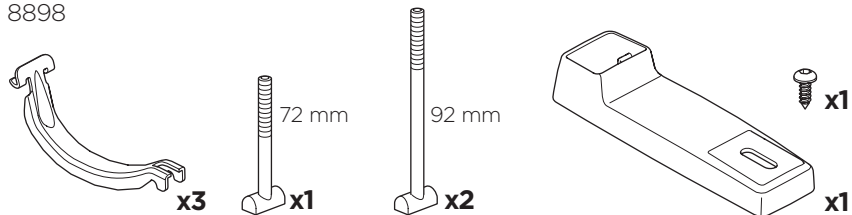

CITY CRASH

Complies with ISO norm

Max
20 kg

7,7 kg

Thule Bike Rack Around-the-Bar Adapter

8898

Thule UpRide 599 Fit Table

i

20x20 mm T-screw (included)

Thule WingBar Evo/
Thule WingBar/
SlideBar/AeroBar
or other 20 mm T-track

➔ **4** - **5** ➔ **9**

Square bars

Aluminium bars

➔ **6** - **8** ➔ **9**

4

5