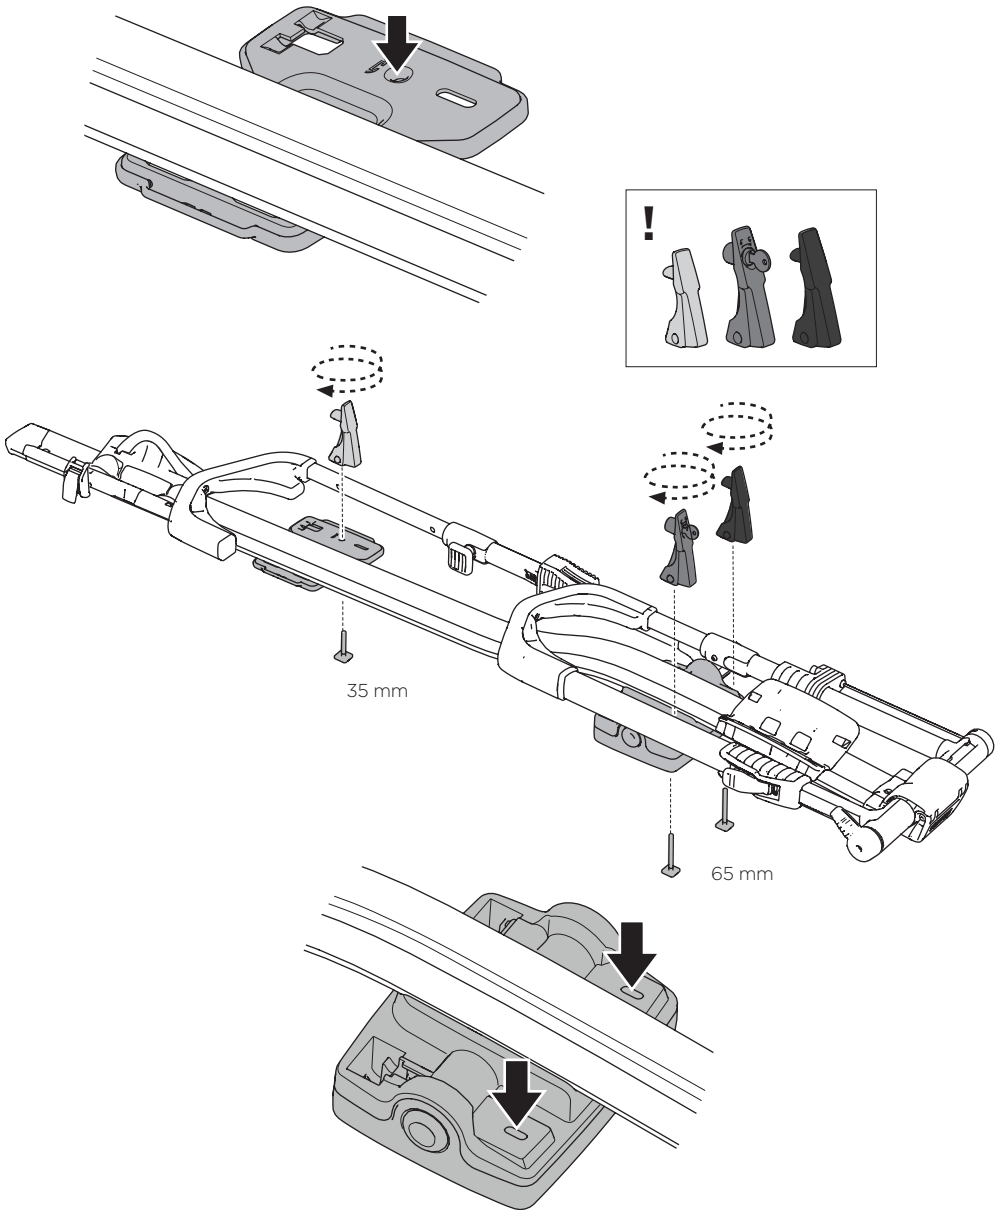

20x20 mm T-screw (included)

Thule WingBar Evo/
Thule WingBar/
SlideBar/AeroBar
or other 20 mm T-track

➔ **4** - **5** ➔ **9**

Square bars

Aluminium bars

➔ **6** - **8** ➔ **9**

4

5