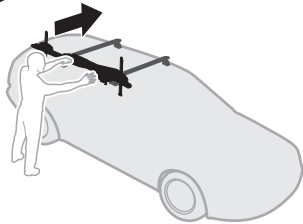

20x20 mm T-screw (included)

Thule WingBar Evo/
Thule WingBar/
SlideBar/AeroBar
or other 20 mm T-track

➔ **4** - **5** ➔ **9**

Square bars

Aluminium bars

➔ **6** - **8** ➔ **9**

4

5