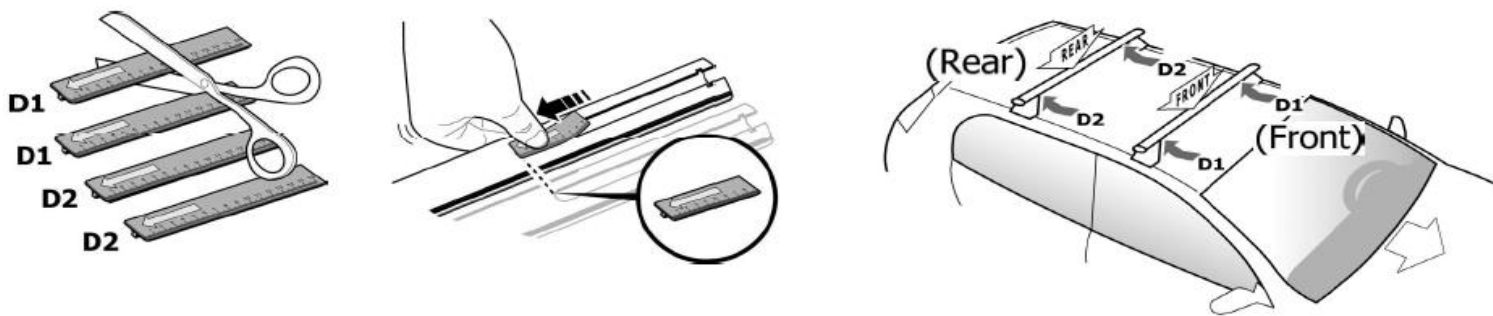

1

MANUFACTURER	MODEL CAR	DOORS	MODEL YEAR	D1	D2
RENAULT	<i>Clio II</i>	3	98>05	4,0	9,4
RENAULT	<i>Clio Storia/Campus</i>	3	05>12	4,0	9,4

2

MANUFACTURER	MODEL CAR	DOORS	MODEL YEAR	B1	B2
RENAULT	<i>Clio II</i>	3	98>05	2	1
RENAULT	<i>Clio Storia/Campus</i>	3	05>12	2	1

3

Front	Rear
X	Y

29	11R
x2	x2

OR

MANUFACTURER	MODEL CAR	DOORS	MODEL YEAR	A1	A2
RENAULT	Clio II	3	98>05	X	39
RENAULT	Clio Storia/Campus	3	05>12	X	39

X = predisposizione originale /original arrangement