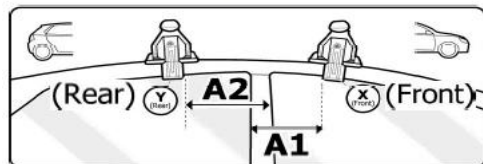

3

Front	Rear
X	Y

29	11R
x2	x2

OR

MANUFACTURER	MODEL CAR	DOORS	MODEL YEAR	A1	A2
RENAULT	Clio II	3	98>05	X	39
RENAULT	Clio Storia/Campus	3	05>12	X	39

X = predisposizione originale /original arrangement