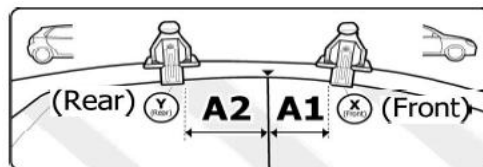

3

Front	Rear
X	Y

29	11R
x2	x2

OR

MANUFACTURER	MODEL CAR	DOORS	MODEL YEAR	A1	A2
RENAULT	Clio II	3	98>05	X	39
RENAULT	Clio Storia/Campus	3	05>12	X	39

X = predisposizione originale /original arrangement