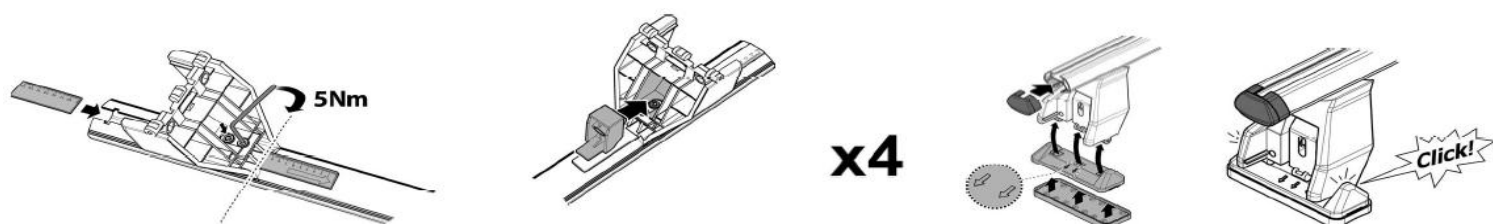

1

MANUFACTURER	MODEL CAR	DOORS	MODEL YEAR	D1	D2
RENAULT	<i>Clio II</i>	3	98>05	4,0	9,4
RENAULT	<i>Clio Storia/Campus</i>	3	05>12	4,0	9,4

2

MANUFACTURER	MODEL CAR	DOORS	MODEL YEAR	B1	B2
RENAULT	<i>Clio II</i>	3	98>05	2	1
RENAULT	<i>Clio Storia/Campus</i>	3	05>12	2	1

3

Front	Rear
X	Y

29	11R
x2	x2

OR

MANUFACTURER	MODEL CAR	DOORS	MODEL YEAR	A1	A2
RENAULT	Clio II	3	98>05	X	39
RENAULT	Clio Storia/Campus	3	05>12	X	39

X = predisposizione originale /original arrangement