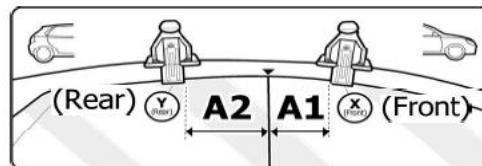

4

Front	Rear
X	Y

14	50R
2X	2X

OR

MANUFACTURER	MODEL CAR	DOORS	MODEL YEAR	A1	A2
HYUNDAI	Genesis	4	15>	20	40
HYUNDAI	Tucson (TL)	5	15>	24	40
MAZDA	3 (BM)	5	14>	25	35
MAZDA	6 (GJ)	4	16>	25	45
TOYOTA	C-HR	5	16>	33	36