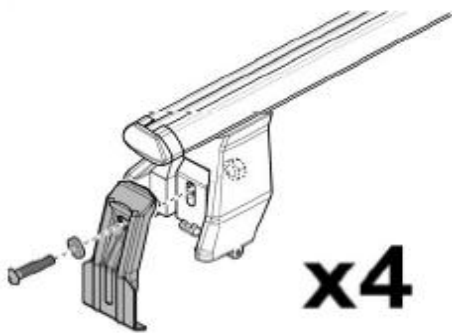

5

6

4 ⊕ M6x16 include - included
Kit ricambio - Replacement Kit
700024900000