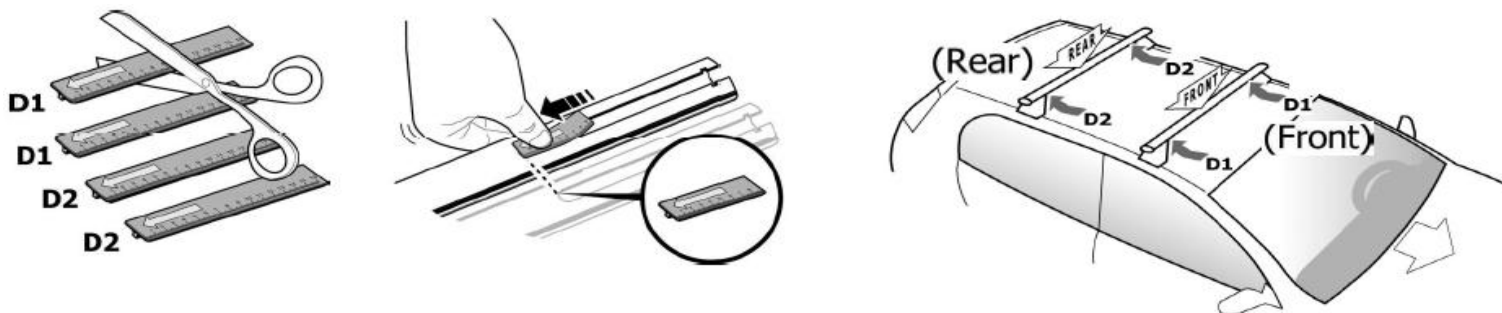

1

MANUFACTURER	MODEL CAR	DOORS	MODEL YEAR	D1	D2
LEXUS	IS (XE20)	4	05>13	3,8	4,5
VOLKSWAGEN	Golf V	3	03>08	6,2	3,2

2

x4

3

MANUFACTURER	MODEL CAR	DOORS	MODEL YEAR	B1	B2
LEXUS	IS (XE20)	4	05>13	1	2
VOLKSWAGEN	Golf V	3	03>08	1	2

4

5

6

MANUFACTURER	MODEL CAR	DOORS	MODEL YEAR	A1	A2
LEXUS	IS (XE20)	4	05>13	X	30
VOLKSWAGEN	Golf V	3	03>08	44	X

X = predisposizione originale /original arrangement