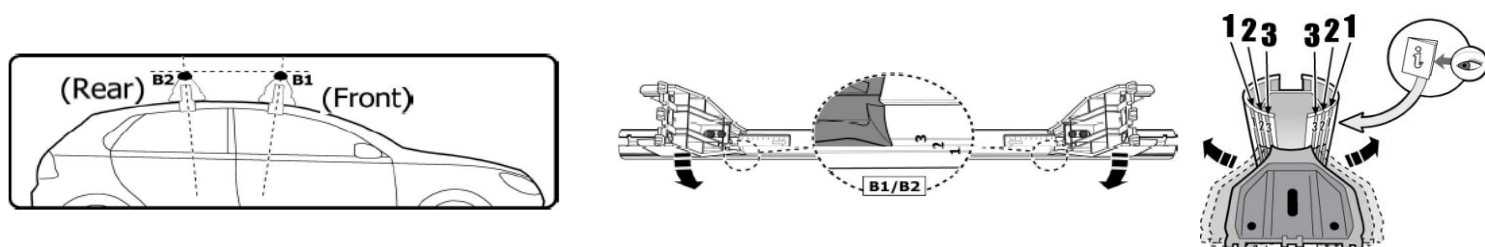

1

MANUFACTURER	MODEL CAR	DOORS	MODEL YEAR	D1	D2
LEXUS	IS (XE20)	4	05>13	3,8	4,5
VOLKSWAGEN	Golf V	3	03>08	6,2	3,2

2

x4

3

MANUFACTURER	MODEL CAR	DOORS	MODEL YEAR	B1	B2
LEXUS	IS (XE20)	4	05>13	1	2
VOLKSWAGEN	Golf V	3	03>08	1	2

4

5

6

MANUFACTURER	MODEL CAR	DOORS	MODEL YEAR	A1	A2
LEXUS	IS (XE20)	4	05>13	X	30
VOLKSWAGEN	Golf V	3	03>08	44	X

X = predisposizione originale /original arrangement