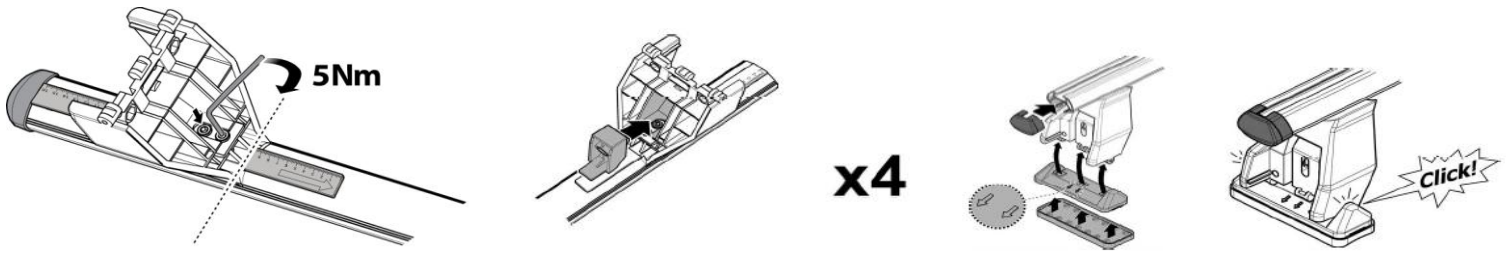

1

MANUFACTURER	MODEL CAR	DOORS	MODEL YEAR	D1	D2
LEXUS	IS (XE20)	4	05>13	3,8	4,5
VOLKSWAGEN	Golf V	3	03>08	6,2	3,2

2

x4

3

MANUFACTURER	MODEL CAR	DOORS	MODEL YEAR	B1	B2
LEXUS	IS (XE20)	4	05>13	1	2
VOLKSWAGEN	Golf V	3	03>08	1	2

4

5

6

MANUFACTURER	MODEL CAR	DOORS	MODEL YEAR	A1	A2
LEXUS	IS (XE20)	4	05>13	X	30
VOLKSWAGEN	Golf V	3	03>08	44	X

X = predisposizione originale /original arrangement