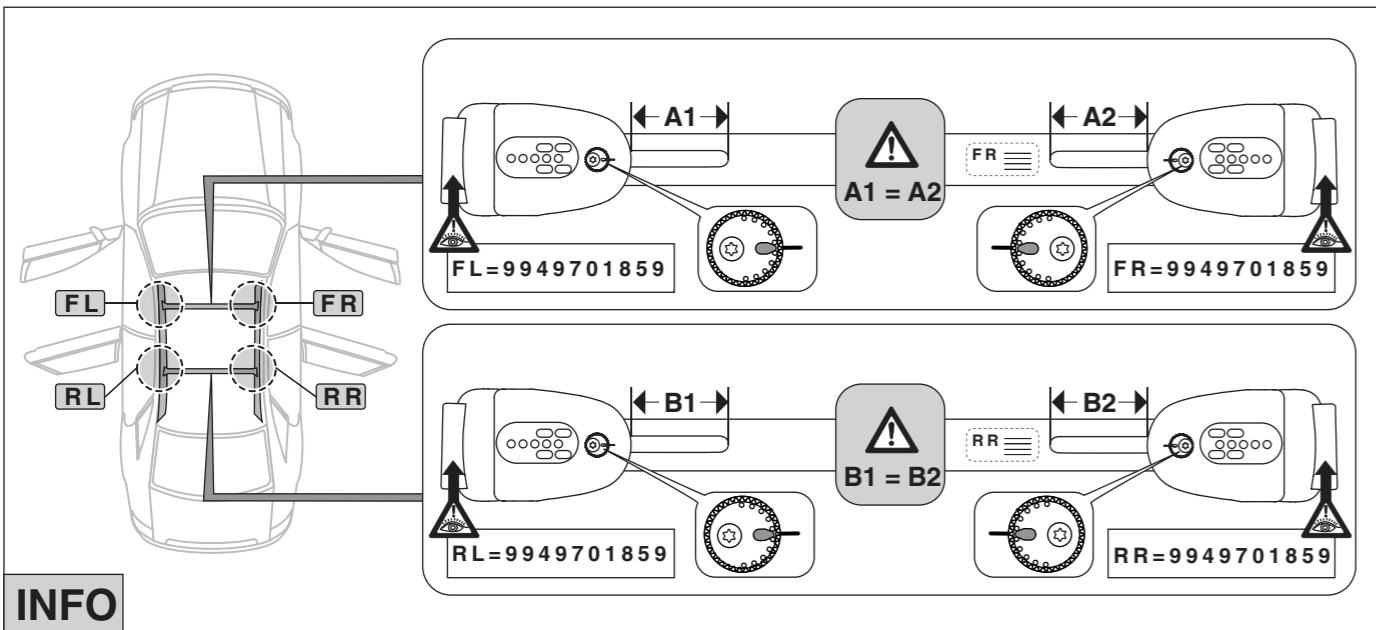

Atera SIGNO

Ford
Ka+ Active Reling 09/2018-