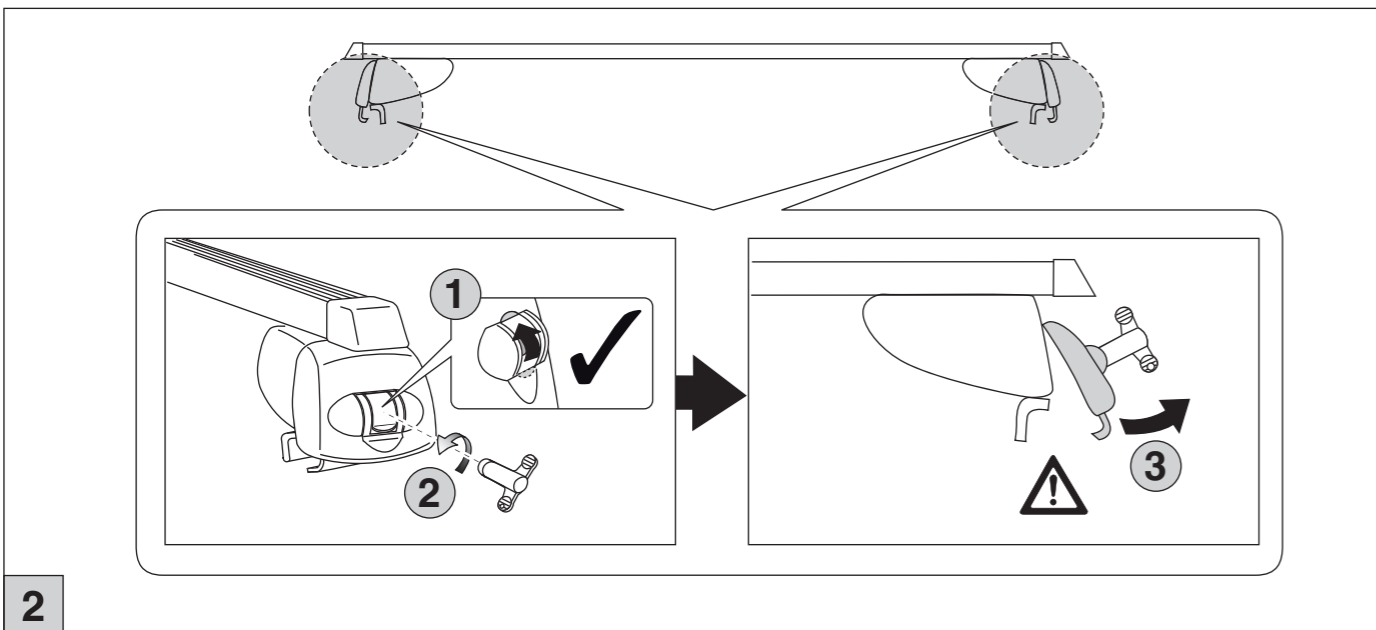

Atera SIGNO

Ford
Ka+ Active Reling 09/2018-

INFO

1

2

Atera SIGNO

Ford
Ka+ Active Reling 09/2018-

3