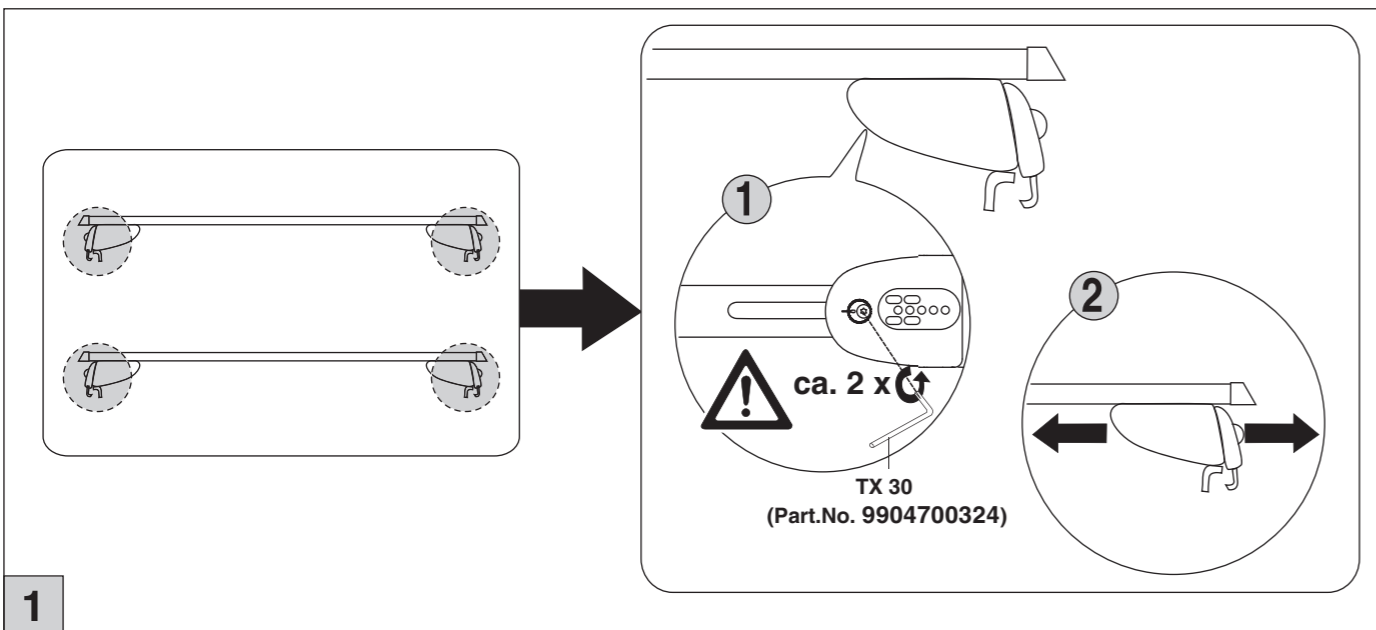

Atera SIGNO

Ford
Ka+ Active Reling 09/2018-

INFO

1

2

Atera SIGNO

Ford
Ka+ Active Reling 09/2018-

3