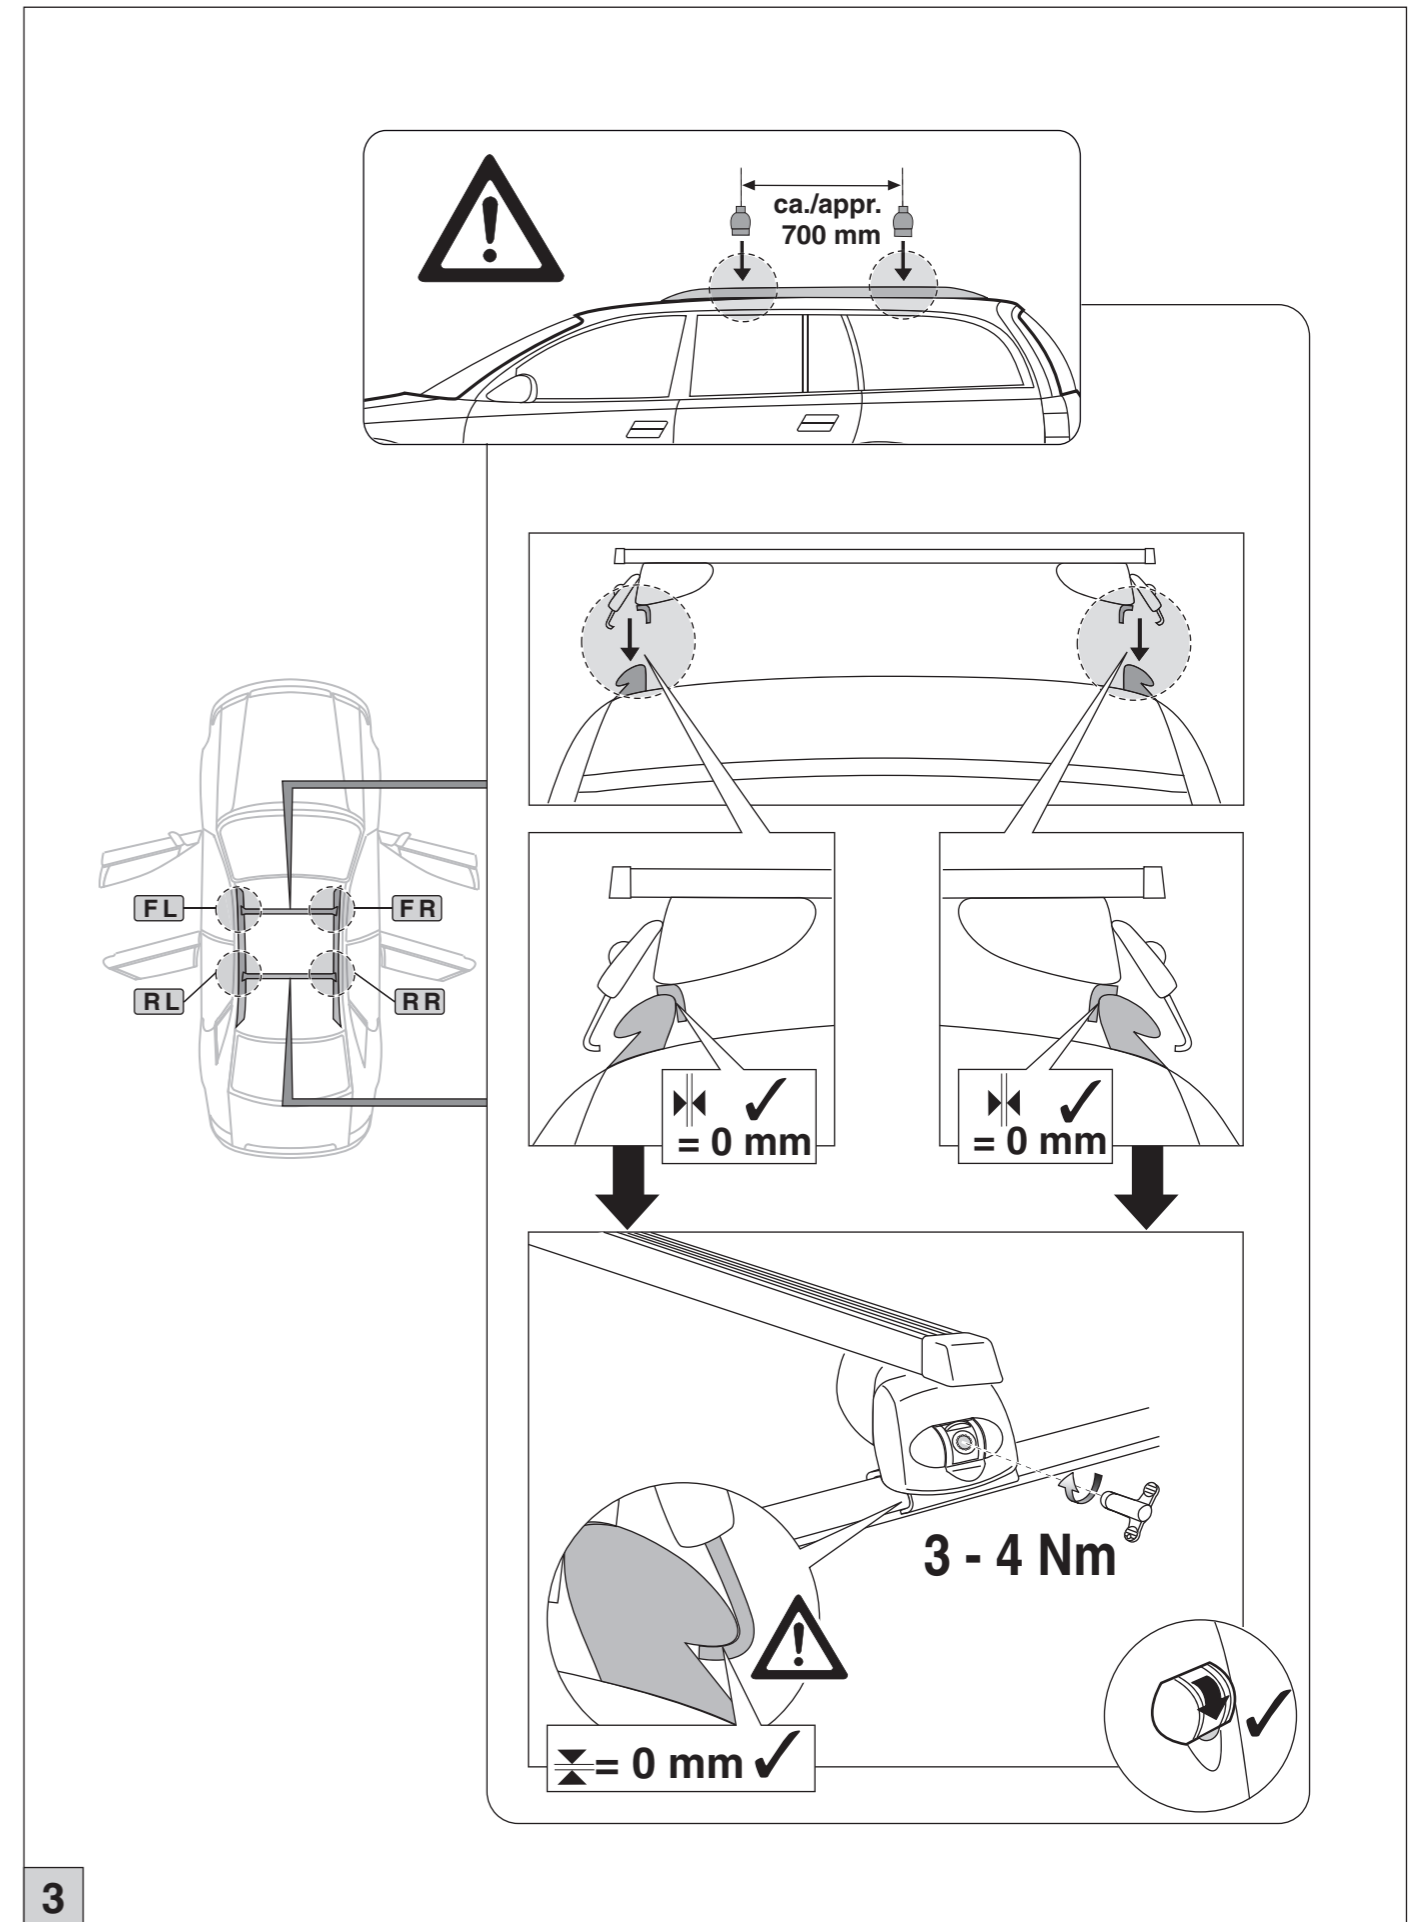

Atera SIGNO

Ford
Ka+ Active Reling 09/2018-