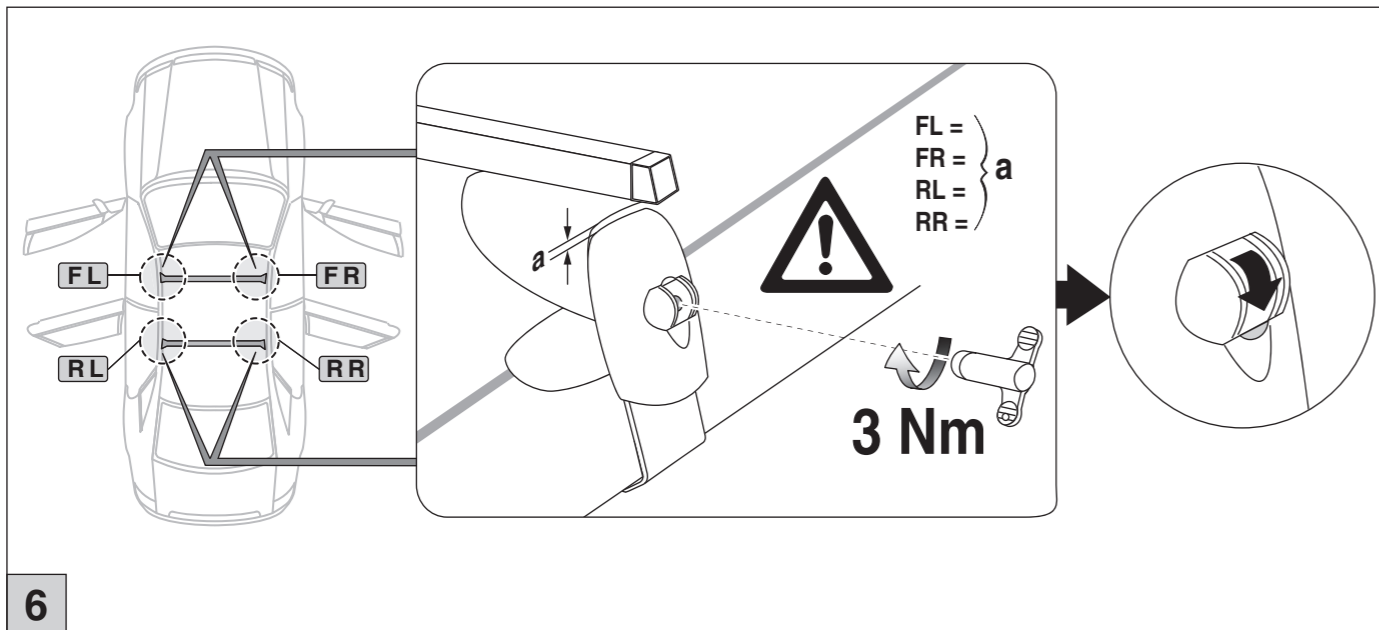

Atera SIGNO

Toyota Corolla Limousine 04/2019 –
(5-türig/doors/portes)

6