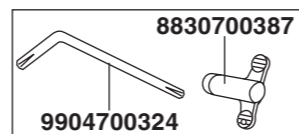

# Atera SIGNO

Toyota Corolla Limousine 04/2019 –  
(5-türig/doors/portes)

6

7