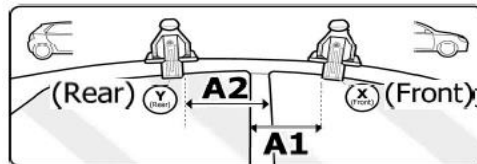

4

Front	Rear
X	Y

1	1R
2X	2X

OR

MANUFACTURER	MODEL CAR	DOORS	MODEL YEAR	A1	A2	A1	A2
				cm	cm	in	in
ALFA ROMEO	Stelvio	5	17>	22	40	8,7	15,7
AUDI	A3 (8P)	3	04>07	26	38	10,2	15,0
AUDI	A3 (8P)	3	08>12	26	38	10,2	15,0
MITSUBISHI	Spacestar / Mirage (A00)	5	12>16	X	X	X	X
SKODA	Octavia II (1Z)	4	05>08	X	X	X	X