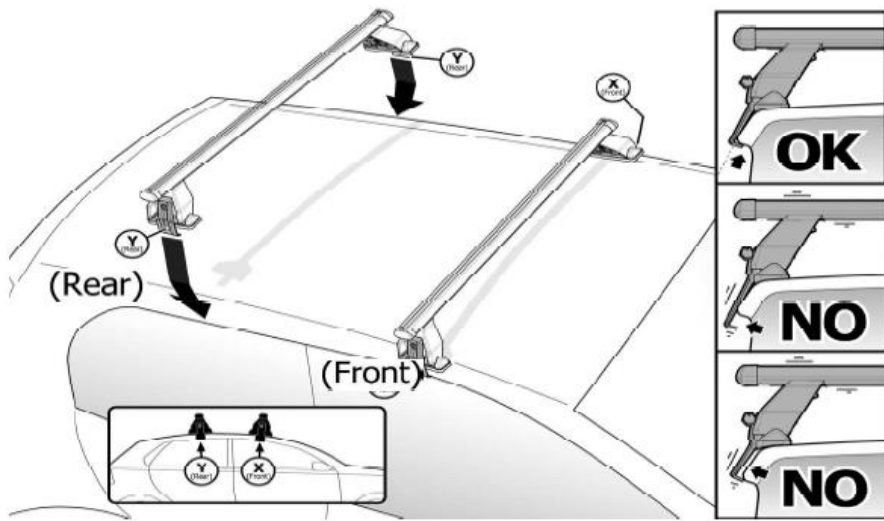

4

Front	Rear
X	Y

1	1R
2X	2X

OR

MANUFACTURER	MODEL CAR	DOORS	MODEL YEAR	A1	A2	A1	A2
				cm	cm	in	in
ALFA ROMEO	Stelvio	5	17>	22	40	8,7	15,7
AUDI	A3 (8P)	3	04>07	26	38	10,2	15,0
AUDI	A3 (8P)	3	08>12	26	38	10,2	15,0
MITSUBISHI	Spacestar / Mirage (A00)	5	12>16	X	X	X	X
SKODA	Octavia II (1Z)	4	05>08	X	X	X	X