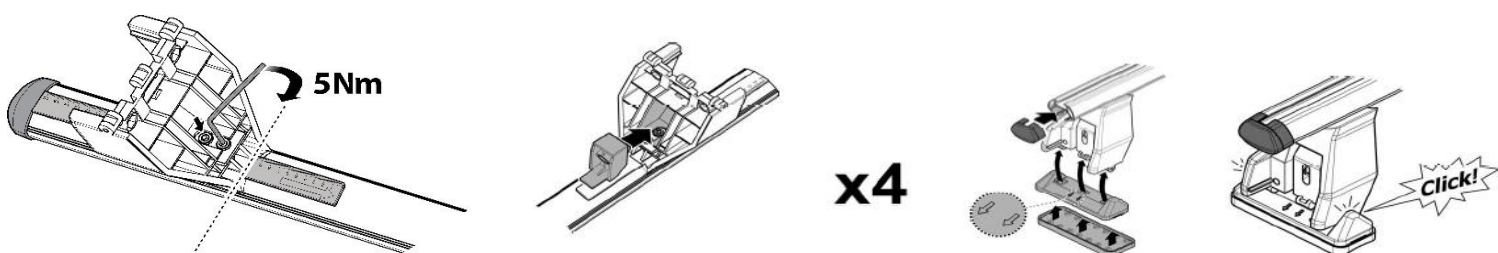

4

Front	Rear
X	Y

1	1R
2X	2X

OR

MANUFACTURER	MODEL CAR	DOORS	MODEL YEAR	A1	A2	A1	A2
				cm	cm	in	in
ALFA ROMEO	Stelvio	5	17>	22	40	8,7	15,7
AUDI	A3 (8P)	3	04>07	26	38	10,2	15,0
AUDI	A3 (8P)	3	08>12	26	38	10,2	15,0
MITSUBISHI	Spacestar / Mirage (A00)	5	12>16	X	X	X	X
SKODA	Octavia II (1Z)	4	05>08	X	X	X	X