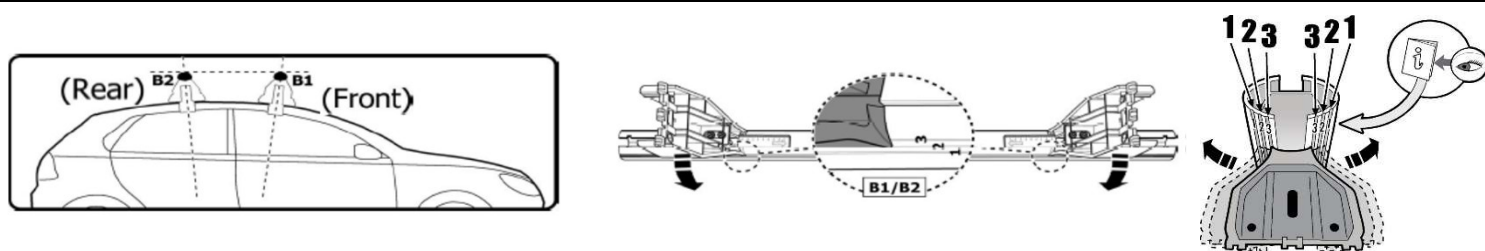

3

MANUFACTURER	MODEL CAR	DOORS	MODEL YEAR	B1	B2
OPEL / VAUXHALL	Astra (G)	4	98>04	1	1
OPEL / VAUXHALL	Corsa / Vita (B)		93>00	2	2
OPEL / VAUXHALL	Corsa / Vita (C)		00>06	2	2
RENAULT	Megane I Station Wagon	5	95>03	2	2
SEAT	Córdoba I	4	93>02	2	2
SEAT	Ibiza II		93>02	2	2