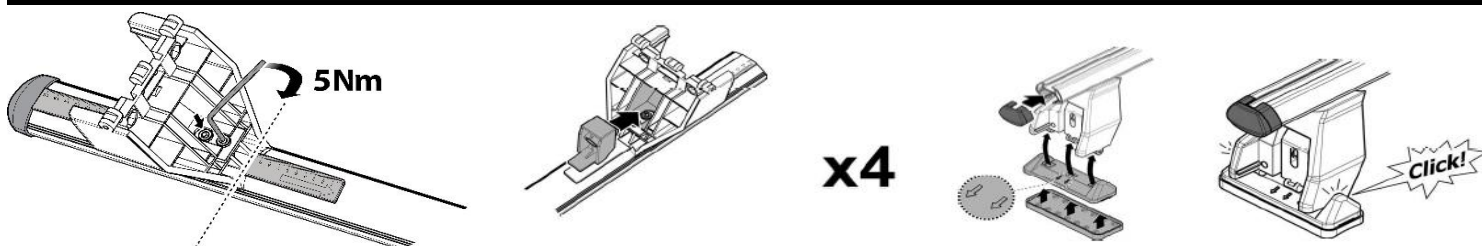

**2**

**3**

MANUFACTURER	MODEL CAR	DOORS	MODEL YEAR	B1	B2
AUDI	A1 (GB) Citycarver	5	19>	2	2
DS	4	5	15>	1	1
DS	4 Crossback	5	15>	1	1
FIAT	500 L	5	12>	1	2
FIAT	500 L Living	5	13>	1	2
FIAT	500 L Trekking	5	13>	1	2
RENAULT	Captur	5	17>19	1	2

**4**

Front	Rear
X	Y

55	55R
2X	2X

include - included