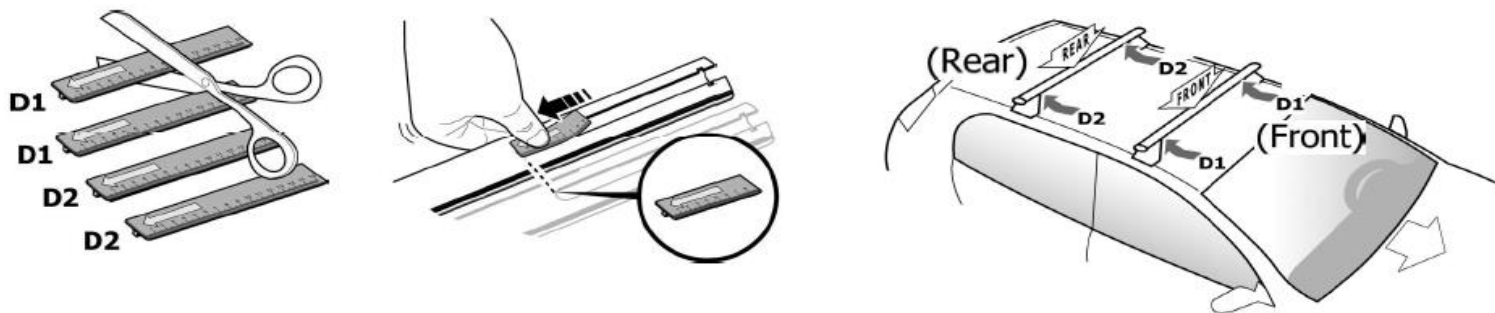

1

MANUFACTURER	MODEL CAR	DOORS	MODEL YEAR	D1	D2
SEAT	Leon III (5F)	5	12>20	7,8	3,4

2

3

MANUFACTURER	MODEL CAR	DOORS	MODEL YEAR	B1	B2
SEAT	Leon III (5F)	5	12>20	3	2

4

FRONT

Front
X
55
2X

REAR

Rear
Y
21R
2X

MANUFACTURER	MODEL CAR	DOORS	MODEL YEAR	A1	A2	A1	A2
				cm	cm	in	in
SEAT	Leon III (5F)	5	12>20	X	42	X	16,5

X = predisposizione originale /original arrangement