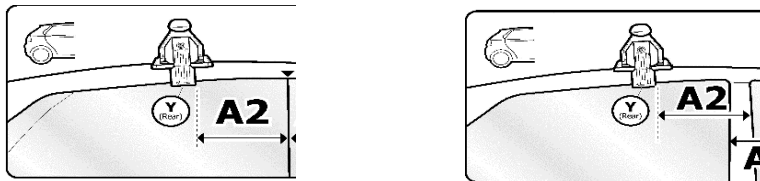

1

MANUFACTURER	MODEL CAR	DOORS	MODEL YEAR	D1	D2
SEAT	Leon III (5F)	5	12>20	7,8	3,4

2

3

MANUFACTURER	MODEL CAR	DOORS	MODEL YEAR	B1	B2
SEAT	Leon III (5F)	5	12>20	3	2

4

FRONT

Front
X
55
2X

REAR

Rear
Y
21R
2X

MANUFACTURER	MODEL CAR	DOORS	MODEL YEAR	A1	A2	A1	A2
				cm	cm	in	in
SEAT	Leon III (5F)	5	12>20	X	42	X	16,5

X = predisposizione originale /original arrangement