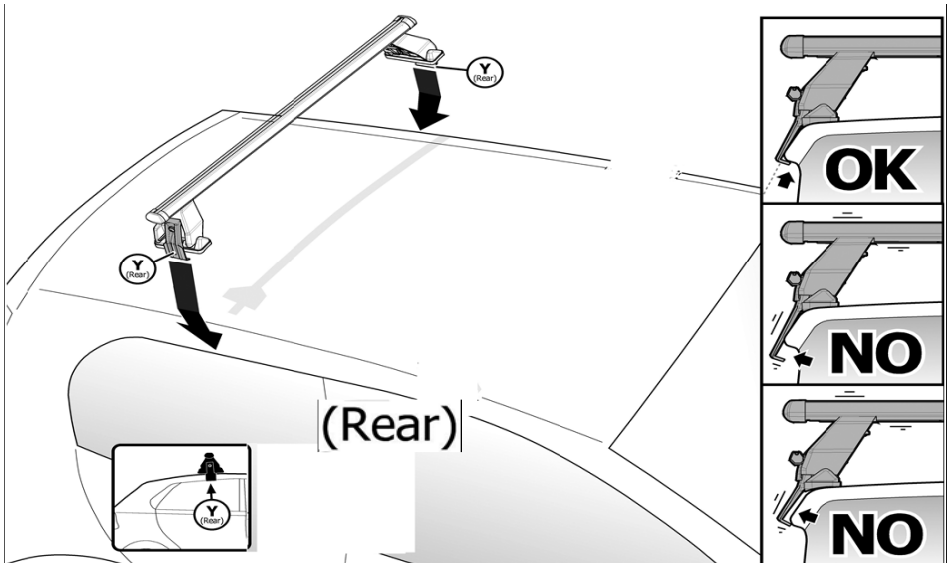

1

MANUFACTURER	MODEL CAR	DOORS	MODEL YEAR	D1	D2
SEAT	Leon III (5F)	5	12>20	7,8	3,4

2

3

MANUFACTURER	MODEL CAR	DOORS	MODEL YEAR	B1	B2
SEAT	Leon III (5F)	5	12>20	3	2

4

FRONT

Front
X
55
2X

REAR

Rear
Y
21R
2X

MANUFACTURER	MODEL CAR	DOORS	MODEL YEAR	A1	A2	A1	A2
				cm	cm	in	in
SEAT	Leon III (5F)	5	12>20	X	42	X	16,5

X = predisposizione originale /original arrangement