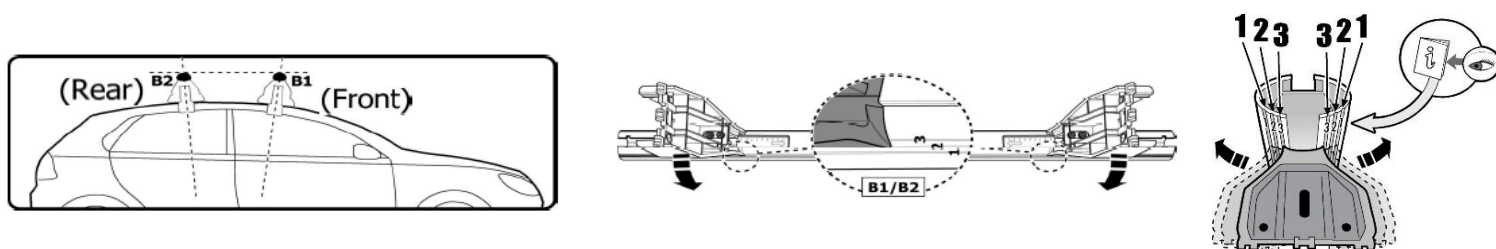

1

MANUFACTURER	MODEL CAR	DOORS	MODEL YEAR	D1	D2
SEAT	Leon III (5F)	5	12>20	7,8	3,4

2

3

MANUFACTURER	MODEL CAR	DOORS	MODEL YEAR	B1	B2
SEAT	Leon III (5F)	5	12>20	3	2

4

FRONT

Front
X
55
2X

REAR

Rear
Y
21R
2X

MANUFACTURER	MODEL CAR	DOORS	MODEL YEAR	A1	A2	A1	A2
				cm	cm	in	in
SEAT	Leon III (5F)	5	12>20	X	42	X	16,5

X = predisposizione originale /original arrangement