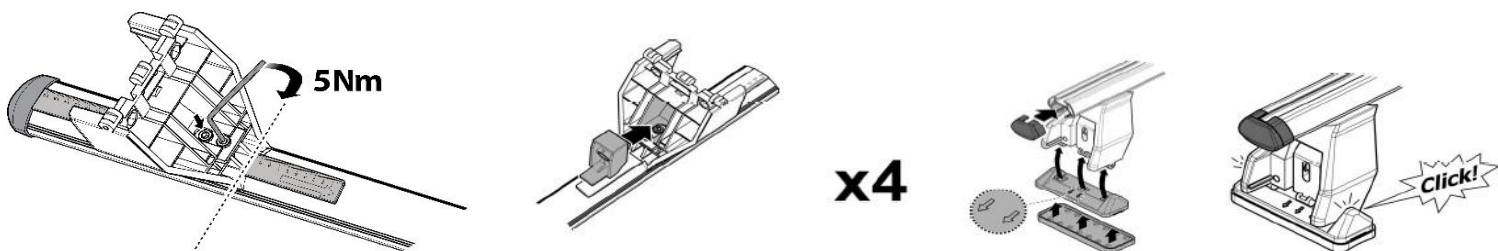

1

MANUFACTURER	MODEL CAR	DOORS	MODEL YEAR	D1	D2
SEAT	Leon III (5F)	5	12>20	7,8	3,4

2

3

MANUFACTURER	MODEL CAR	DOORS	MODEL YEAR	B1	B2
SEAT	Leon III (5F)	5	12>20	3	2

4

FRONT

Front
X
55
2X

REAR

Rear
Y
21R
2X

MANUFACTURER	MODEL CAR	DOORS	MODEL YEAR	A1	A2	A1	A2
				cm	cm	in	in
SEAT	Leon III (5F)	5	12>20	X	42	X	16,5

X = predisposizione originale /original arrangement