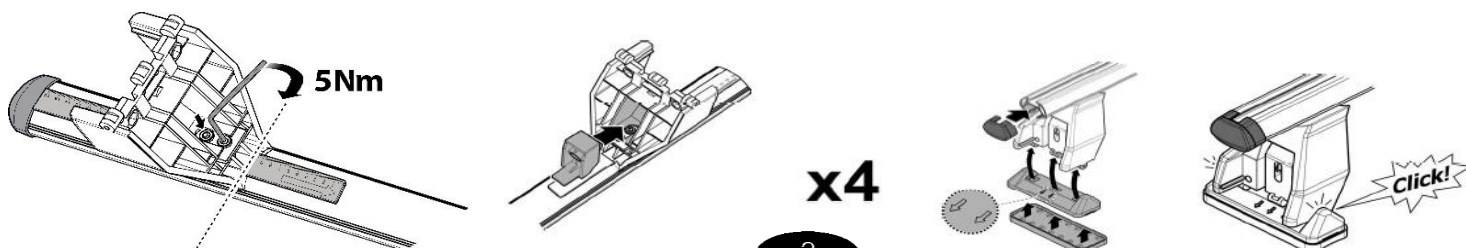

1

MANUFACTURER	MODEL CAR	DOORS	MODEL YEAR	D1	D2
CITROEN	C3 (Mk3)	5	16>	13,0	11,9
DS	5	5	15>	8,0	5,7
JAGUAR	F-Pace	5	16>	10,3	9,4

2

3

MANUFACTURER	MODEL CAR	DOORS	MODEL YEAR	B1	B2
CITROEN	C3 (Mk3)	5	16>	2	2
DS	5	5	15>	2	2
JAGUAR	F-Pace	5	16>	2	2

4

5

6

OR

MANUFACTURER	MODEL CAR	DOORS	MODEL YEAR	A1	A2	A1	A2
				cm	cm	in	in
CITROEN	C3 (Mk3)	5	16>	X	X	X	X
DS	5	5	15>	28	38	11,0	15,0
JAGUAR	F-Pace	5	16>	16	46	6,3	18,1

7

MANUFACTURER	MODEL CAR	DOORS	MODEL YEAR
CITROEN	C3 (Mk3)	5	16>