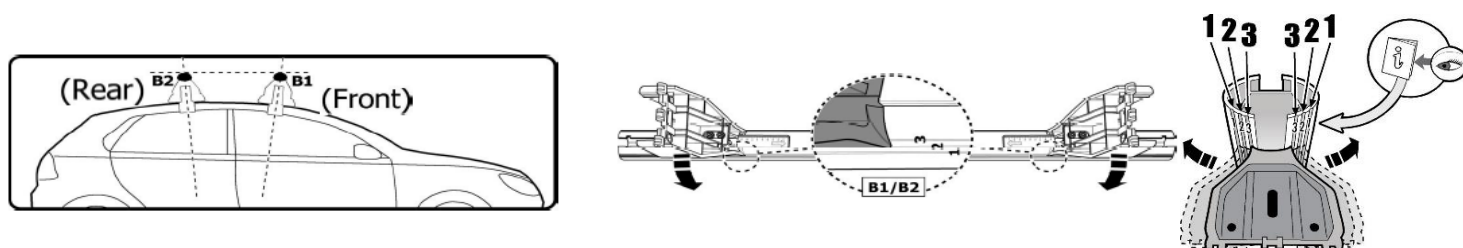

1

MANUFACTURER	MODEL CAR	DOORS	MODEL YEAR	D1	D2
CITROEN	C3 (Mk3)	5	16>	13,0	11,9
DS	5	5	15>	8,0	5,7
JAGUAR	F-Pace	5	16>	10,3	9,4

2

3

MANUFACTURER	MODEL CAR	DOORS	MODEL YEAR	B1	B2
CITROEN	C3 (Mk3)	5	16>	2	2
DS	5	5	15>	2	2
JAGUAR	F-Pace	5	16>	2	2

4

5

6

OR

MANUFACTURER	MODEL CAR	DOORS	MODEL YEAR	A1	A2	A1	A2
				cm	cm	in	in
CITROEN	C3 (Mk3)	5	16>	X	X	X	X
DS	5	5	15>	28	38	11,0	15,0
JAGUAR	F-Pace	5	16>	16	46	6,3	18,1

7

MANUFACTURER	MODEL CAR	DOORS	MODEL YEAR
CITROEN	C3 (Mk3)	5	16>