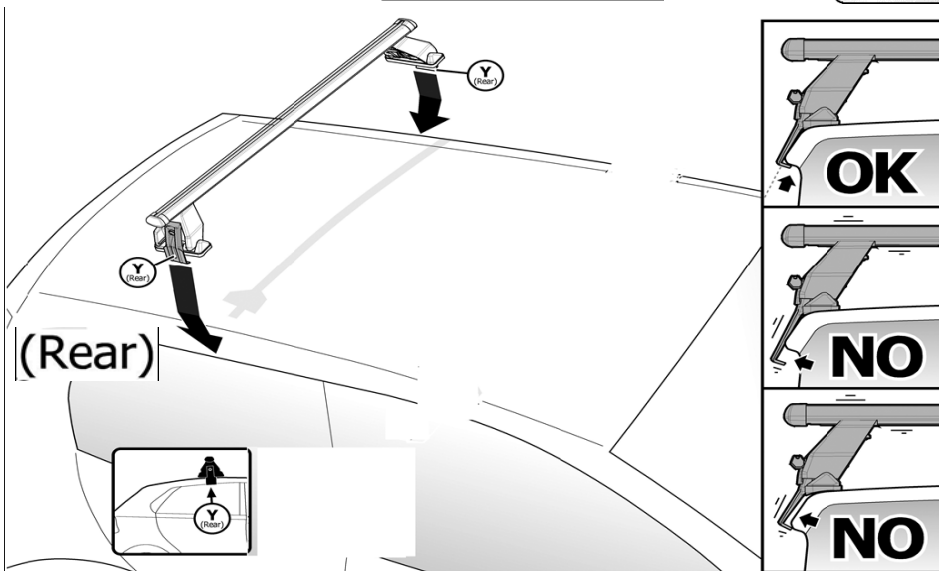

51R
2X

⊕ M6x12 include - included

REAR

Rear
y

1
2X

MANUFACTURER	MODEL CAR	DOORS	MODEL YEAR	A1	A2	A1	A2
				cm	cm	in	in
SEAT	Ibiza V	5	17>		44		17,3

X = predisposizione originale /original arrangement