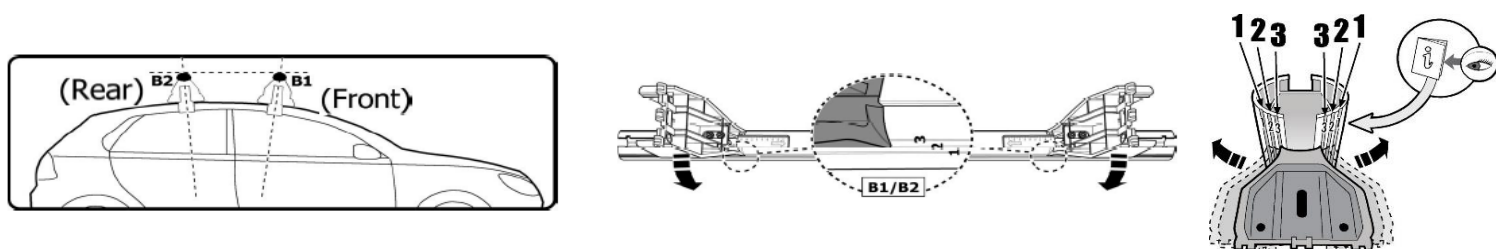

1

MANUFACTURER	MODEL CAR	DOORS	MODEL YEAR	D1	D2
SEAT	Ibiza V	5	17>	6,4	4,6

2

3

MANUFACTURER	MODEL CAR	DOORS	MODEL YEAR	B1	B2
SEAT	Ibiza V	5	17>	2	1

4

FRONT

Front
x

51R
2X

⊕ M6x12 include - included

REAR

Rear
y

1
2X

MANUFACTURER	MODEL CAR	DOORS	MODEL YEAR	A1	A2	A1	A2
				cm	cm	in	in
SEAT	Ibiza V	5	17>		44		17,3

X = predisposizione originale /original arrangement