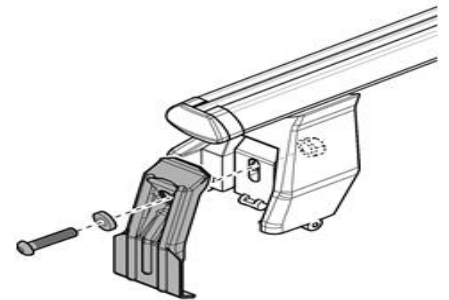

51R
2X

⊕ M6x12 include - included

REAR

Rear
y

1
2X

MANUFACTURER	MODEL CAR	DOORS	MODEL YEAR	A1	A2	A1	A2
				cm	cm	in	in
SEAT	Ibiza V	5	17>		44		17,3

X = predisposizione originale /original arrangement