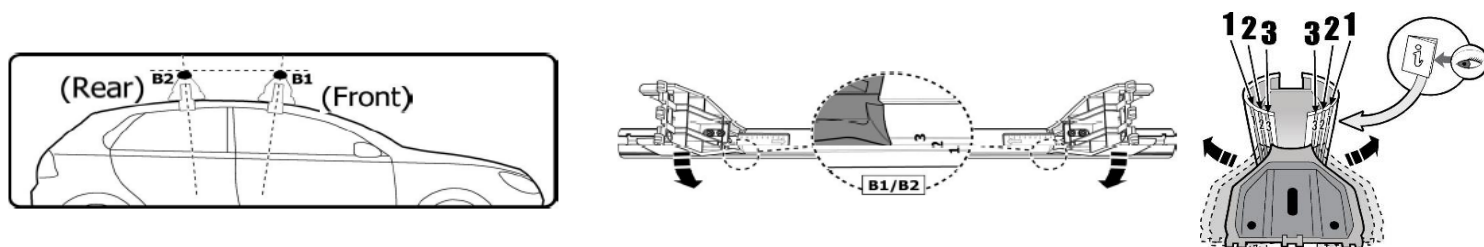

1

MANUFACTURER	MODEL CAR	DOORS	MODEL YEAR	D1	D2
PEUGEOT	405 / Sedan	4	95>	5,6	8,5
PEUGEOT	Pars / Persia / Safir	4	01>	5,6	8,5

2

3

MANUFACTURER	MODEL CAR	DOORS	MODEL YEAR	B1	B2
PEUGEOT	405 / Sedan	4	95>	1	2
PEUGEOT	Pars / Persia / Safir	4	01>	1	2

4

5

6

Front	Rear
X	Y

10	10
2X	2X

x4

x4

4⊕ M8x15 include - included