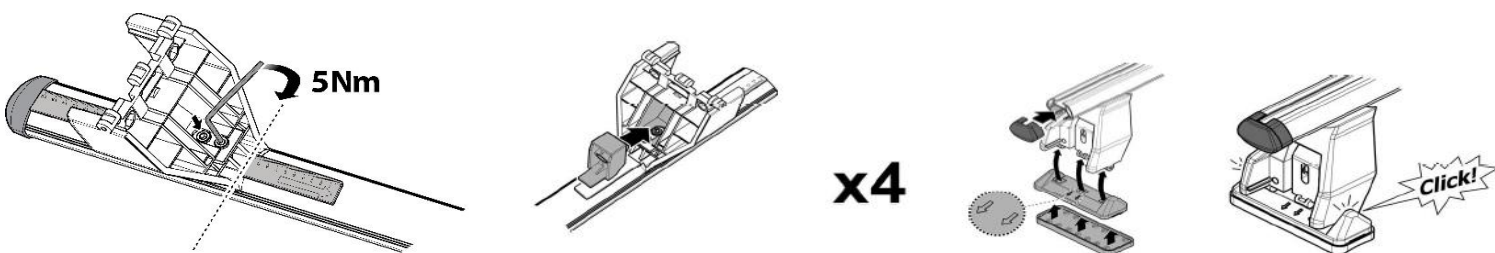

1

MANUFACTURER	MODEL CAR	DOORS	MODEL YEAR	D1	D2
PEUGEOT	405 / Sedan	4	95>	5,6	8,5
PEUGEOT	Pars / Persia / Safir	4	01>	5,6	8,5

2

3

MANUFACTURER	MODEL CAR	DOORS	MODEL YEAR	B1	B2
PEUGEOT	405 / Sedan	4	95>	1	2
PEUGEOT	Pars / Persia / Safir	4	01>	1	2

4

5

6

Front	Rear
X	Y

10	10
2X	2X

x4

x4

4⊕ M8x15 include - included