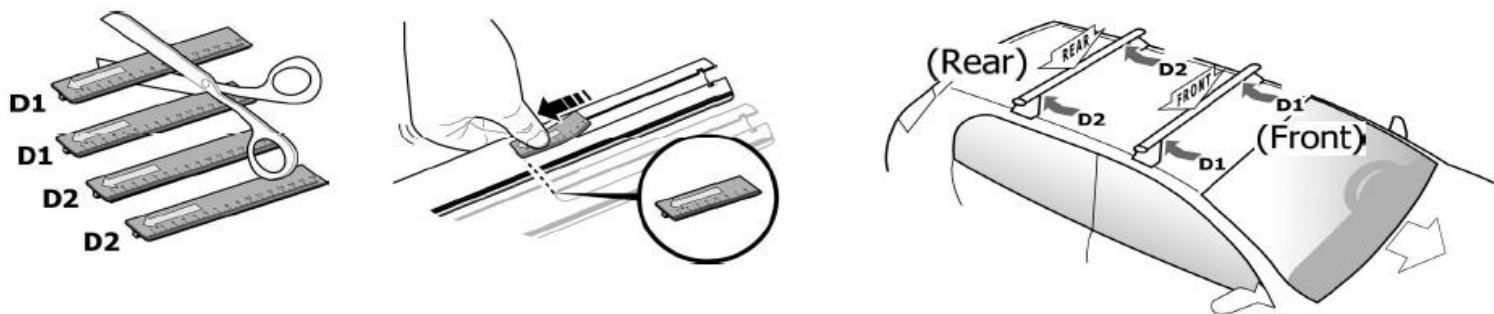

1

MANUFACTURER	MODEL CAR	DOORS	MODEL YEAR	D1	D2
PEUGEOT	405 / Sedan	4	95>	5,6	8,5
PEUGEOT	Pars / Persia / Safir	4	01>	5,6	8,5

2

3

MANUFACTURER	MODEL CAR	DOORS	MODEL YEAR	B1	B2
PEUGEOT	405 / Sedan	4	95>	1	2
PEUGEOT	Pars / Persia / Safir	4	01>	1	2

4

5

6

Front	Rear
X	Y

10	10
2X	2X

x4

x4

4⊕ M8x15 include - included