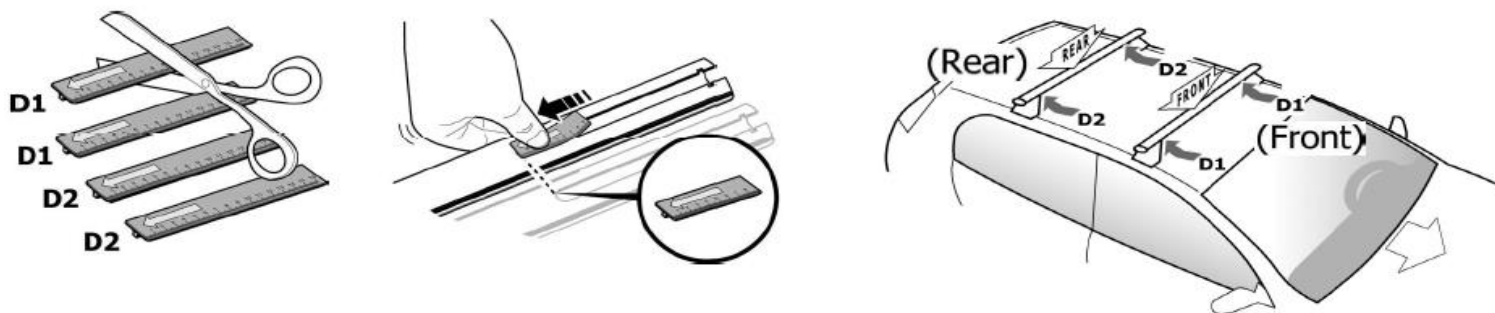

1

MANUFACTURER	MODEL CAR	DOORS	MODEL YEAR	D1	D2
MG	4/4 EV/Mulan (EH32)	5	22>	6,9	5,5
MITSUBISHI	Spacestar / Mirage (A00) Hatchback	5	12>	6,1	2,8
TOYOTA	Yaris Cross (XP210)	5	20>	14,0	14,0

2

3

MANUFACTURER	MODEL CAR	DOORS	MODEL YEAR	B1	B2
MG	4/4 EV/Mulan (EH32)	5	22>	2	2
MITSUBISHI	Spacestar / Mirage (A00) Hatchback	5	12>	2	2
TOYOTA	Yaris Cross (XP210)	5	20>	2	2

4

5

Front	Rear
x	y
15	15

6

MANUFACTURER	MODEL CAR	DOORS	MODEL YEAR	A1	A2	A1	A2
				cm	cm	in	in
MG	4/4 EV/Mulan (EH32)	5	22>	19	45	7,5	17,7
MITSUBISHI	Spacestar / Mirage (A00) Hatchback	5	12>	32	34	12,6	13,4
TOYOTA	Yaris Cross (XP210)	5	20>	35	30	13,8	11,8