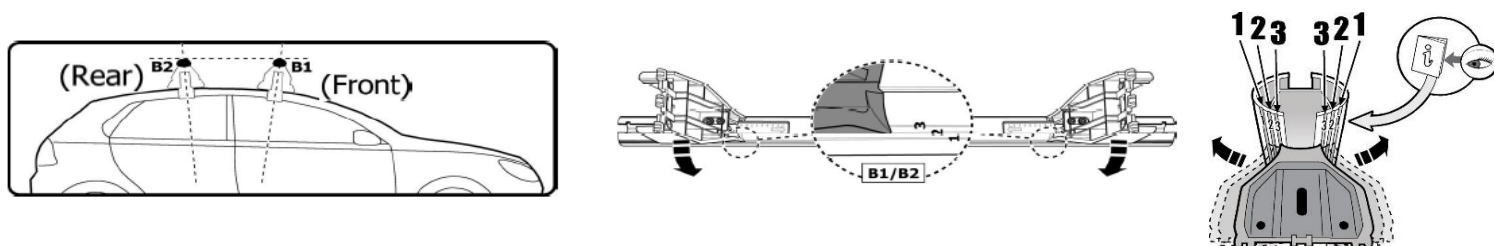

1

MANUFACTURER	MODEL CAR	DOORS	MODEL YEAR	D1	D2
MG	4/4 EV/Mulan (EH32)	5	22>	6,9	5,5
MITSUBISHI	Spacestar / Mirage (A00) Hatchback	5	12>	6,1	2,8
TOYOTA	Yaris Cross (XP210)	5	20>	14,0	14,0

2

3

MANUFACTURER	MODEL CAR	DOORS	MODEL YEAR	B1	B2
MG	4/4 EV/Mulan (EH32)	5	22>	2	2
MITSUBISHI	Spacestar / Mirage (A00) Hatchback	5	12>	2	2
TOYOTA	Yaris Cross (XP210)	5	20>	2	2

4

5

Front	Rear
x	y
15	15

6

MANUFACTURER	MODEL CAR	DOORS	MODEL YEAR	A1	A2	A1	A2
				cm	cm	in	in
MG	4/4 EV/Mulan (EH32)	5	22>	19	45	7,5	17,7
MITSUBISHI	Spacestar / Mirage (A00) Hatchback	5	12>	32	34	12,6	13,4
TOYOTA	Yaris Cross (XP210)	5	20>	35	30	13,8	11,8