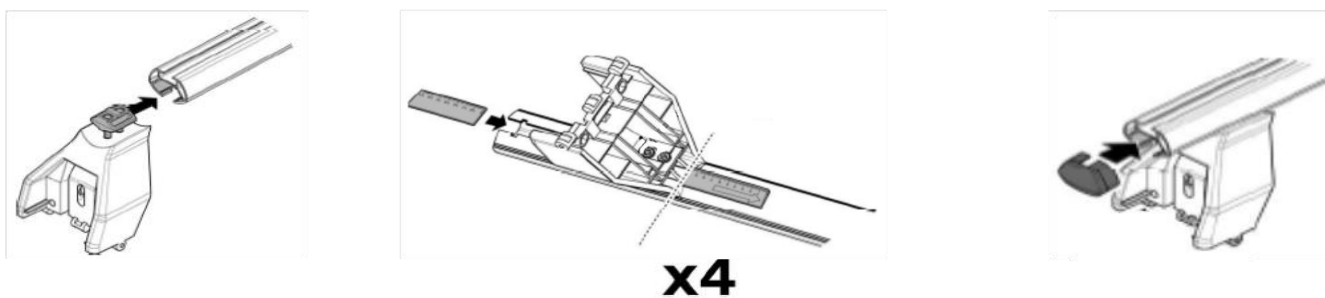

1

MANUFACTURER	MODEL CAR	DOORS	MODEL YEAR	D1	D2
MG	4/4 EV/Mulan (EH32)	5	22>	6,9	5,5
MITSUBISHI	Spacestar / Mirage (A00) Hatchback	5	12>	6,1	2,8
TOYOTA	Yaris Cross (XP210)	5	20>	14,0	14,0

2

3

MANUFACTURER	MODEL CAR	DOORS	MODEL YEAR	B1	B2
MG	4/4 EV/Mulan (EH32)	5	22>	2	2
MITSUBISHI	Spacestar / Mirage (A00) Hatchback	5	12>	2	2
TOYOTA	Yaris Cross (XP210)	5	20>	2	2