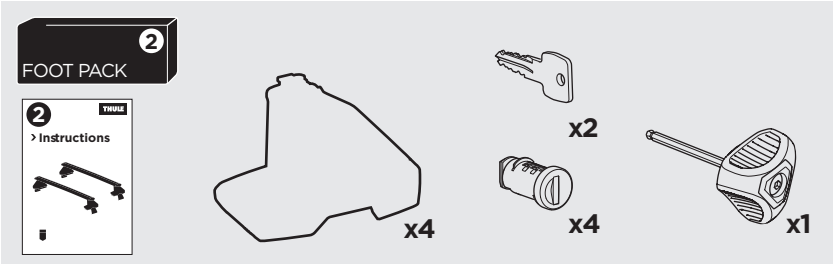

1

Kit 145023

VOLKSWAGEN Golf Sportsvan, 5-dr MPV, 14-

ISO 11154-E

THULE WingBar Evo	THULE WingBar Edge	THULE WingBar	THULE SquareBar Evo	Evo X (scale)	Edge X (scale)
VOLKSWAGEN Golf Sportsvan, 5-dr MPV, 14-				43,5	J
THULE ProBar Evo	THULE SlideBar Evo			X (mm/inch)	
VOLKSWAGEN Golf Sportsvan, 5-dr MPV, 14-				1086 mm / 42 3/4"	

THULE WingBar Evo	THULE WingBar Edge	THULE WingBar	THULE SquareBar Evo	Evo Y (scale)	Edge Y (scale)
VOLKSWAGEN Golf Sportsvan, 5-dr MPV, 14-				36,5	F
THULE ProBar Evo	THULE SlideBar Evo			Y (mm/inch)	
VOLKSWAGEN Golf Sportsvan, 5-dr MPV, 14-				1016 mm / 40"	

	W (mm/inch)	Z (mm/inch)
VOLKSWAGEN Golf Sportsvan, 5-dr MPV, 14-	790 mm / 31 1/8"	280 mm / 11"