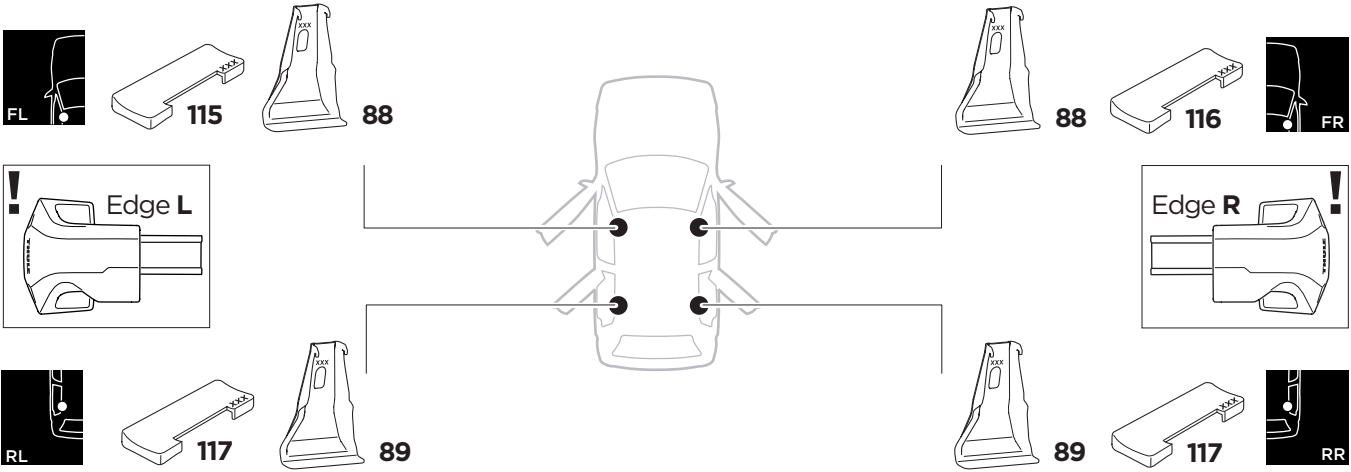

1

Kit 145023

VOLKSWAGEN Golf Sportsvan, 5-dr MPV, 14-

ISO 11154-E

THULE WingBar Evo	THULE WingBar Edge	THULE WingBar	THULE SquareBar Evo	Evo X (scale)	Edge X (scale)
VOLKSWAGEN Golf Sportsvan, 5-dr MPV, 14-				43,5	J
THULE ProBar Evo	THULE SlideBar Evo			X (mm/inch)	
VOLKSWAGEN Golf Sportsvan, 5-dr MPV, 14-				1086 mm / 42 3/4"	

THULE WingBar Evo	THULE WingBar Edge	THULE WingBar	THULE SquareBar Evo	Evo Y (scale)	Edge Y (scale)
VOLKSWAGEN Golf Sportsvan, 5-dr MPV, 14-				36,5	F
THULE ProBar Evo	THULE SlideBar Evo			Y (mm/inch)	
VOLKSWAGEN Golf Sportsvan, 5-dr MPV, 14-				1016 mm / 40"	

	W (mm/inch)	Z (mm/inch)
VOLKSWAGEN Golf Sportsvan, 5-dr MPV, 14-	790 mm / 31 1/8"	280 mm / 11"