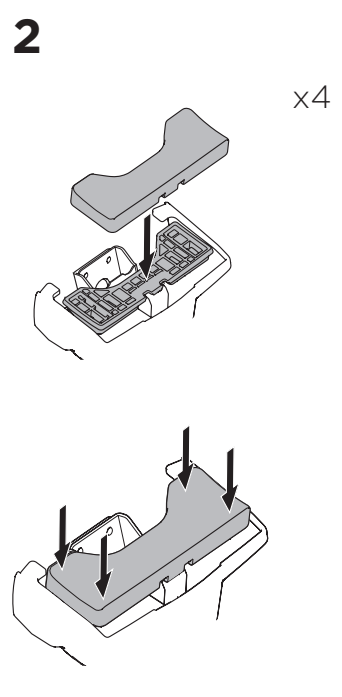

1

Kit 145023

VOLKSWAGEN Golf Sportsvan, 5-dr MPV, 14-

ISO 11154-E

THULE WingBar Evo	THULE WingBar Edge	THULE WingBar	THULE SquareBar Evo	Evo X (scale)	Edge X (scale)
VOLKSWAGEN Golf Sportsvan, 5-dr MPV, 14-				43,5	J
THULE ProBar Evo	THULE SlideBar Evo			X (mm/inch)	
VOLKSWAGEN Golf Sportsvan, 5-dr MPV, 14-				1086 mm / 42 3/4"	

THULE WingBar Evo	THULE WingBar Edge	THULE WingBar	THULE SquareBar Evo	Evo Y (scale)	Edge Y (scale)
VOLKSWAGEN Golf Sportsvan, 5-dr MPV, 14-				36,5	F
THULE ProBar Evo	THULE SlideBar Evo			Y (mm/inch)	
VOLKSWAGEN Golf Sportsvan, 5-dr MPV, 14-				1016 mm / 40"	

	W (mm/inch)	Z (mm/inch)
VOLKSWAGEN Golf Sportsvan, 5-dr MPV, 14-	790 mm / 31 1/8"	280 mm / 11"