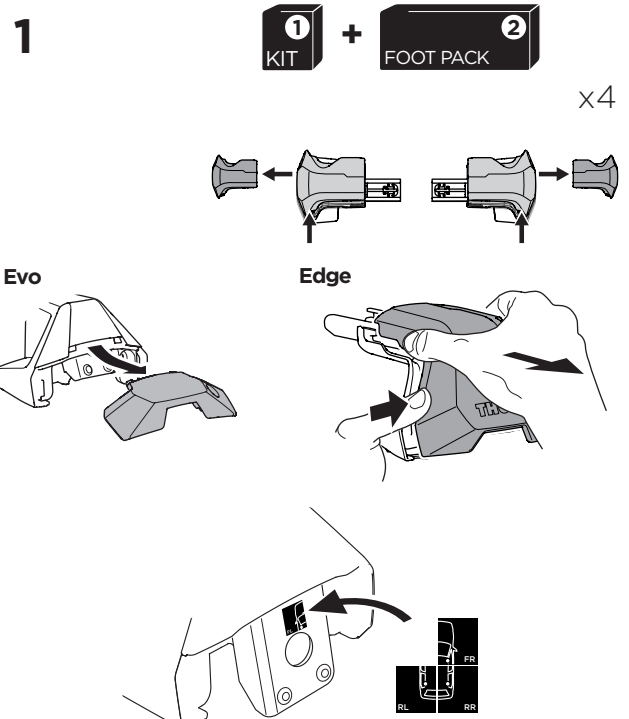

1

Kit 145023

VOLKSWAGEN Golf Sportsvan, 5-dr MPV, 14-

ISO 11154-E

THULE WingBar Evo	THULE WingBar Edge	THULE WingBar	THULE SquareBar Evo	Evo X (scale)	Edge X (scale)
VOLKSWAGEN Golf Sportsvan, 5-dr MPV, 14-				43,5	J
THULE ProBar Evo	THULE SlideBar Evo			X (mm/inch)	
VOLKSWAGEN Golf Sportsvan, 5-dr MPV, 14-				1086 mm / 42 3/4"	

THULE WingBar Evo	THULE WingBar Edge	THULE WingBar	THULE SquareBar Evo	Evo Y (scale)	Edge Y (scale)
VOLKSWAGEN Golf Sportsvan, 5-dr MPV, 14-				36,5	F
THULE ProBar Evo	THULE SlideBar Evo			Y (mm/inch)	
VOLKSWAGEN Golf Sportsvan, 5-dr MPV, 14-				1016 mm / 40"	

	W (mm/inch)	Z (mm/inch)
VOLKSWAGEN Golf Sportsvan, 5-dr MPV, 14-	790 mm / 31 1/8"	280 mm / 11"