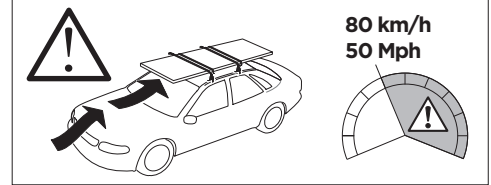

1

Kit 145023

VOLKSWAGEN Golf Sportsvan, 5-dr MPV, 14-

ISO 11154-E

THULE WingBar Evo	THULE WingBar Edge	THULE WingBar	THULE SquareBar Evo	Evo X (scale)	Edge X (scale)
VOLKSWAGEN Golf Sportsvan, 5-dr MPV, 14-				43,5	J
THULE ProBar Evo	THULE SlideBar Evo			X (mm/inch)	
VOLKSWAGEN Golf Sportsvan, 5-dr MPV, 14-				1086 mm / 42 3/4"	

THULE WingBar Evo	THULE WingBar Edge	THULE WingBar	THULE SquareBar Evo	Evo Y (scale)	Edge Y (scale)
VOLKSWAGEN Golf Sportsvan, 5-dr MPV, 14-				36,5	F
THULE ProBar Evo	THULE SlideBar Evo			Y (mm/inch)	
VOLKSWAGEN Golf Sportsvan, 5-dr MPV, 14-				1016 mm / 40"	

	W (mm/inch)	Z (mm/inch)
VOLKSWAGEN Golf Sportsvan, 5-dr MPV, 14-	790 mm / 31 1/8"	280 mm / 11"