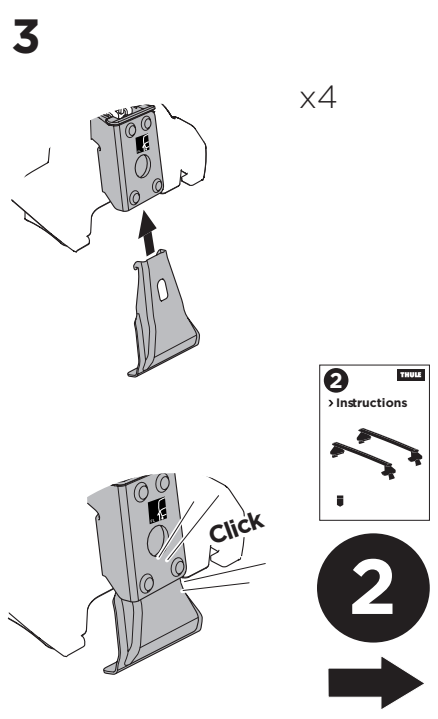

1

Kit 145023

VOLKSWAGEN Golf Sportsvan, 5-dr MPV, 14-

ISO 11154-E

THULE WingBar Evo	THULE WingBar Edge	THULE WingBar	THULE SquareBar Evo	Evo X (scale)	Edge X (scale)
VOLKSWAGEN Golf Sportsvan, 5-dr MPV, 14-				43,5	J
THULE ProBar Evo	THULE SlideBar Evo			X (mm/inch)	
VOLKSWAGEN Golf Sportsvan, 5-dr MPV, 14-				1086 mm / 42 3/4"	

THULE WingBar Evo	THULE WingBar Edge	THULE WingBar	THULE SquareBar Evo	Evo Y (scale)	Edge Y (scale)
VOLKSWAGEN Golf Sportsvan, 5-dr MPV, 14-				36,5	F
THULE ProBar Evo	THULE SlideBar Evo			Y (mm/inch)	
VOLKSWAGEN Golf Sportsvan, 5-dr MPV, 14-				1016 mm / 40"	

	W (mm/inch)	Z (mm/inch)
VOLKSWAGEN Golf Sportsvan, 5-dr MPV, 14-	790 mm / 31 1/8"	280 mm / 11"