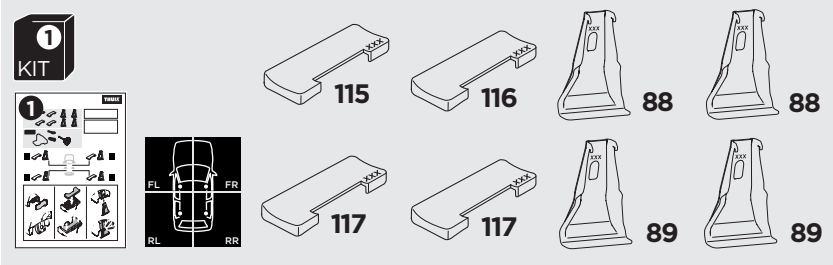

1

Kit 145023

VOLKSWAGEN Golf Sportsvan, 5-dr MPV, 14-

ISO 11154-E

THULE WingBar Evo	THULE WingBar Edge	THULE WingBar	THULE SquareBar Evo	Evo X (scale)	Edge X (scale)
VOLKSWAGEN Golf Sportsvan, 5-dr MPV, 14-				43,5	J
THULE ProBar Evo	THULE SlideBar Evo			X (mm/inch)	
VOLKSWAGEN Golf Sportsvan, 5-dr MPV, 14-				1086 mm / 42 3/4"	

THULE WingBar Evo	THULE WingBar Edge	THULE WingBar	THULE SquareBar Evo	Evo Y (scale)	Edge Y (scale)
VOLKSWAGEN Golf Sportsvan, 5-dr MPV, 14-				36,5	F
THULE ProBar Evo	THULE SlideBar Evo			Y (mm/inch)	
VOLKSWAGEN Golf Sportsvan, 5-dr MPV, 14-				1016 mm / 40"	

	W (mm/inch)	Z (mm/inch)
VOLKSWAGEN Golf Sportsvan, 5-dr MPV, 14-	790 mm / 31 1/8"	280 mm / 11"