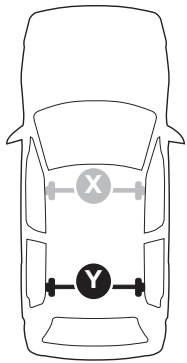

## Kit 145138

SEAT LEÓN, 5-dr Hatchback, 05-12

ISO 11154-E

THULE WingBar Evo	THULE WingBar Edge	THULE WingBar	THULE SquareBar Evo	<b>Evo X (scale)</b>	<b>Edge X (scale)</b>
<b>SEAT LEÓN, 5-dr Hatchback, 05-12</b>				<b>39,5</b>	<b>R</b>

THULE ProBar Evo	THULE SlideBar Evo	<b>X (mm/inch)</b>		
<b>SEAT LEÓN, 5-dr Hatchback, 05-12</b>		<b>1046 mm / 41 1/8"</b>		

THULE WingBar Evo	THULE WingBar Edge	THULE WingBar	THULE SquareBar Evo	<b>Evo Y (scale)</b>	<b>Edge Y (scale)</b>
<b>SEAT LEÓN, 5-dr Hatchback, 05-12</b>				<b>33,5</b>	<b>L</b>

THULE ProBar Evo	THULE SlideBar Evo	<b>Y (mm/inch)</b>		
<b>SEAT LEÓN, 5-dr Hatchback, 05-12</b>		<b>986 mm / 38 7/8"</b>		

	<b>W (mm/inch)</b>	<b>Z (mm/inch)</b>
<b>SEAT LEÓN, 5-dr Hatchback, 05-12</b>	<b>730 mm / 28 3/4"</b>	<b>210 mm / 8 1/4"</b>