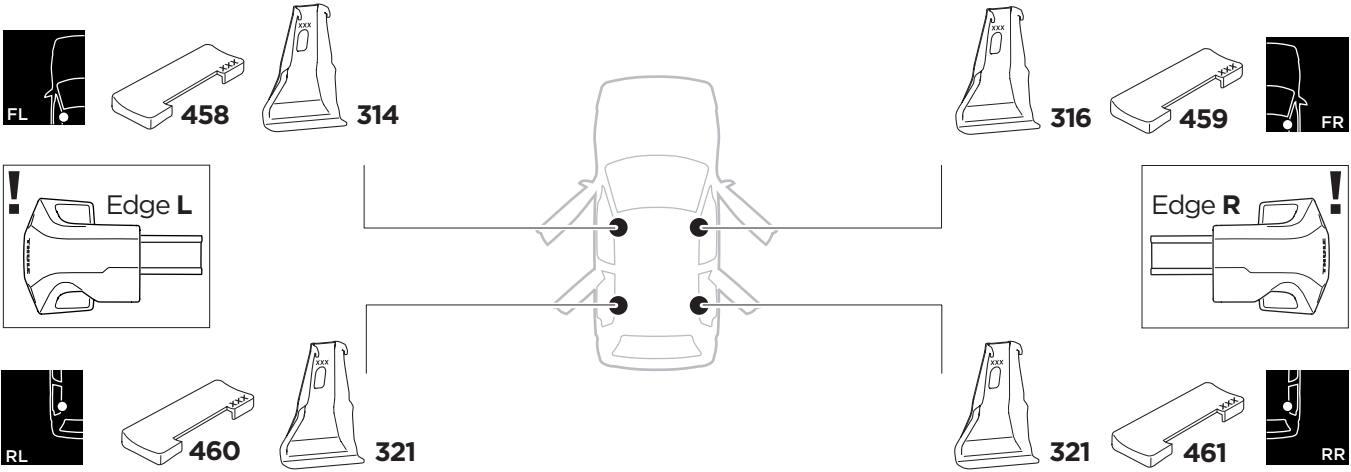

## Kit 145138

SEAT LEÓN, 5-dr Hatchback, 05-12

ISO 11154-E

THULE WingBar Evo	THULE WingBar Edge	THULE WingBar	THULE SquareBar Evo	<b>Evo X (scale)</b>	<b>Edge X (scale)</b>
<b>SEAT LEÓN, 5-dr Hatchback, 05-12</b>				<b>39,5</b>	<b>R</b>

THULE ProBar Evo	THULE SlideBar Evo	<b>X (mm/inch)</b>		
<b>SEAT LEÓN, 5-dr Hatchback, 05-12</b>		<b>1046 mm / 41 1/8"</b>		

THULE WingBar Evo	THULE WingBar Edge	THULE WingBar	THULE SquareBar Evo	<b>Evo Y (scale)</b>	<b>Edge Y (scale)</b>
<b>SEAT LEÓN, 5-dr Hatchback, 05-12</b>				<b>33,5</b>	<b>L</b>

THULE ProBar Evo	THULE SlideBar Evo	<b>Y (mm/inch)</b>		
<b>SEAT LEÓN, 5-dr Hatchback, 05-12</b>		<b>986 mm / 38 7/8"</b>		

	<b>W (mm/inch)</b>	<b>Z (mm/inch)</b>
<b>SEAT LEÓN, 5-dr Hatchback, 05-12</b>	<b>730 mm / 28 3/4"</b>	<b>210 mm / 8 1/4"</b>