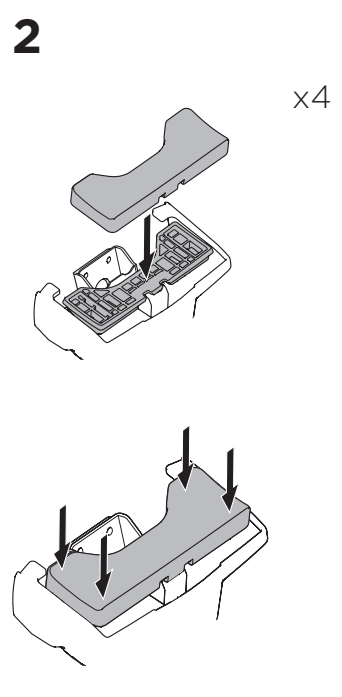

## Kit 145138

SEAT LEÓN, 5-dr Hatchback, 05-12

ISO 11154-E

THULE WingBar Evo	THULE WingBar Edge	THULE WingBar	THULE SquareBar Evo	<b>Evo X (scale)</b>	<b>Edge X (scale)</b>
<b>SEAT LEÓN, 5-dr Hatchback, 05-12</b>				<b>39,5</b>	<b>R</b>

THULE ProBar Evo	THULE SlideBar Evo	<b>X (mm/inch)</b>		
<b>SEAT LEÓN, 5-dr Hatchback, 05-12</b>		<b>1046 mm / 41 1/8"</b>		

THULE WingBar Evo	THULE WingBar Edge	THULE WingBar	THULE SquareBar Evo	<b>Evo Y (scale)</b>	<b>Edge Y (scale)</b>
<b>SEAT LEÓN, 5-dr Hatchback, 05-12</b>				<b>33,5</b>	<b>L</b>

THULE ProBar Evo	THULE SlideBar Evo	<b>Y (mm/inch)</b>		
<b>SEAT LEÓN, 5-dr Hatchback, 05-12</b>		<b>986 mm / 38 7/8"</b>		

	<b>W (mm/inch)</b>	<b>Z (mm/inch)</b>
<b>SEAT LEÓN, 5-dr Hatchback, 05-12</b>	<b>730 mm / 28 3/4"</b>	<b>210 mm / 8 1/4"</b>