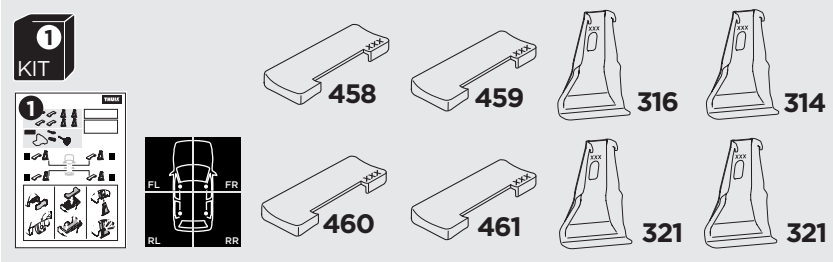

## Kit 145138

SEAT LEÓN, 5-dr Hatchback, 05-12

ISO 11154-E

THULE WingBar Evo	THULE WingBar Edge	THULE WingBar	THULE SquareBar Evo	<b>Evo X (scale)</b>	<b>Edge X (scale)</b>
<b>SEAT LEÓN, 5-dr Hatchback, 05-12</b>				<b>39,5</b>	<b>R</b>

THULE ProBar Evo	THULE SlideBar Evo	<b>X (mm/inch)</b>		
<b>SEAT LEÓN, 5-dr Hatchback, 05-12</b>		<b>1046 mm / 41 1/8"</b>		

THULE WingBar Evo	THULE WingBar Edge	THULE WingBar	THULE SquareBar Evo	<b>Evo Y (scale)</b>	<b>Edge Y (scale)</b>
<b>SEAT LEÓN, 5-dr Hatchback, 05-12</b>				<b>33,5</b>	<b>L</b>

THULE ProBar Evo	THULE SlideBar Evo	<b>Y (mm/inch)</b>		
<b>SEAT LEÓN, 5-dr Hatchback, 05-12</b>		<b>986 mm / 38 7/8"</b>		

	<b>W (mm/inch)</b>	<b>Z (mm/inch)</b>
<b>SEAT LEÓN, 5-dr Hatchback, 05-12</b>	<b>730 mm / 28 3/4"</b>	<b>210 mm / 8 1/4"</b>