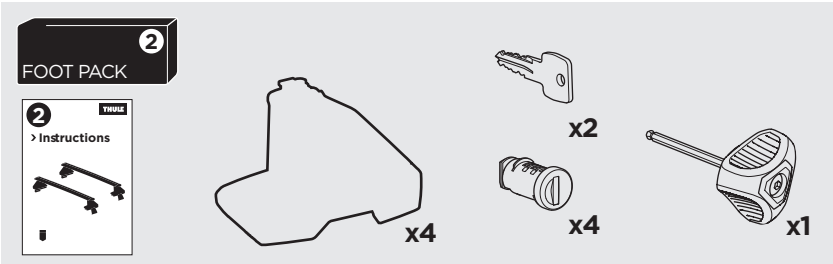

1

Kit 145191

HONDA Pilot, 5-dr SUV, 09-15
w/o factory rack

ISO 11154-E

THULE WingBar Evo	THULE WingBar Edge	THULE WingBar	THULE SquareBar Evo	Evo X (scale)	Edge X (scale)
HONDA Pilot, 5-dr SUV, 09-15				58	N/A
THULE ProBar Evo	THULE SlideBar Evo				X (mm/inch)
HONDA Pilot, 5-dr SUV, 09-15				1231 mm / 48 1/2"	

THULE WingBar Evo	THULE WingBar Edge	THULE WingBar	THULE SquareBar Evo	Evo Y (scale)	Edge Y (scale)
HONDA Pilot, 5-dr SUV, 09-15				57	N/A
THULE ProBar Evo	THULE SlideBar Evo				Y (mm/inch)
HONDA Pilot, 5-dr SUV, 09-15				1221 mm / 48 1/8"	

	W (mm/inch)	Z (mm/inch)
HONDA Pilot, 5-dr SUV, 09-15	700 mm / 27 1/2"	300 mm / 11 3/4"