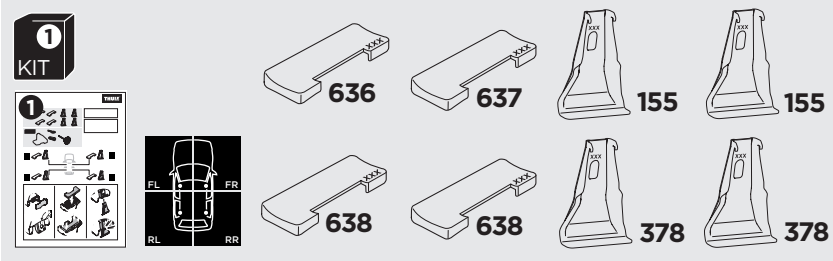

1

Kit 145191

HONDA Pilot, 5-dr SUV, 09-15
w/o factory rack

ISO 11154-E

THULE WingBar Evo	THULE WingBar Edge	THULE WingBar	THULE SquareBar Evo	Evo X (scale)	Edge X (scale)
HONDA Pilot, 5-dr SUV, 09-15				58	N/A
THULE ProBar Evo	THULE SlideBar Evo				X (mm/inch)
HONDA Pilot, 5-dr SUV, 09-15				1231 mm / 48 1/2"	

THULE WingBar Evo	THULE WingBar Edge	THULE WingBar	THULE SquareBar Evo	Evo Y (scale)	Edge Y (scale)
HONDA Pilot, 5-dr SUV, 09-15				57	N/A
THULE ProBar Evo	THULE SlideBar Evo				Y (mm/inch)
HONDA Pilot, 5-dr SUV, 09-15				1221 mm / 48 1/8"	

	W (mm/inch)	Z (mm/inch)
HONDA Pilot, 5-dr SUV, 09-15	700 mm / 27 1/2"	300 mm / 11 3/4"