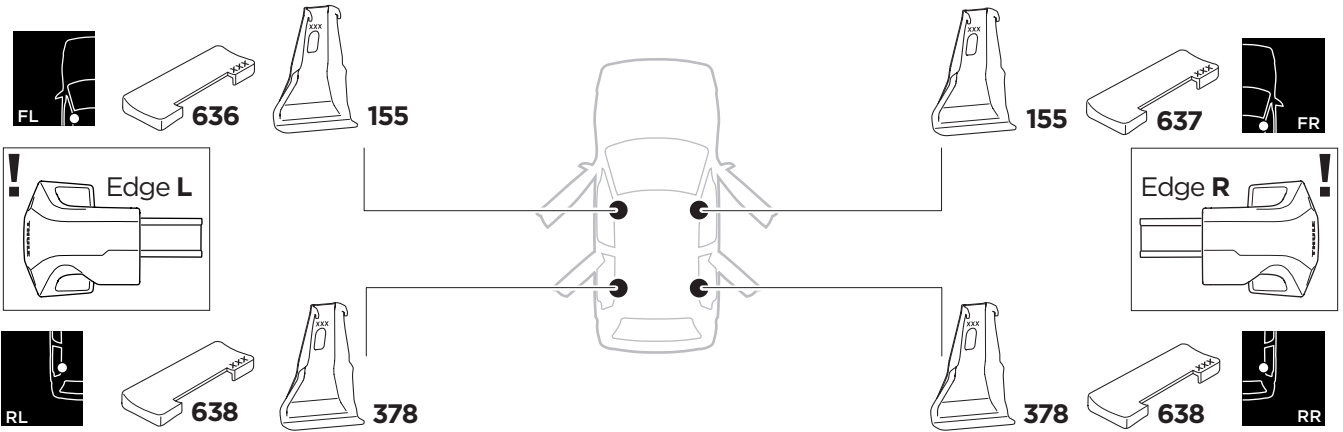

1

Kit 145191

HONDA Pilot, 5-dr SUV, 09-15
w/o factory rack

ISO 11154-E

THULE WingBar Evo	THULE WingBar Edge	THULE WingBar	THULE SquareBar Evo	Evo X (scale)	Edge X (scale)
HONDA Pilot, 5-dr SUV, 09-15				58	N/A
THULE ProBar Evo	THULE SlideBar Evo				X (mm/inch)
HONDA Pilot, 5-dr SUV, 09-15				1231 mm / 48 1/2"	

THULE WingBar Evo	THULE WingBar Edge	THULE WingBar	THULE SquareBar Evo	Evo Y (scale)	Edge Y (scale)
HONDA Pilot, 5-dr SUV, 09-15				57	N/A
THULE ProBar Evo	THULE SlideBar Evo				Y (mm/inch)
HONDA Pilot, 5-dr SUV, 09-15				1221 mm / 48 1/8"	

	W (mm/inch)	Z (mm/inch)
HONDA Pilot, 5-dr SUV, 09-15	700 mm / 27 1/2"	300 mm / 11 3/4"