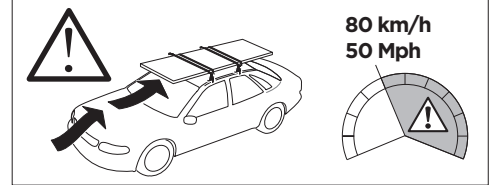

ISO 11154-E