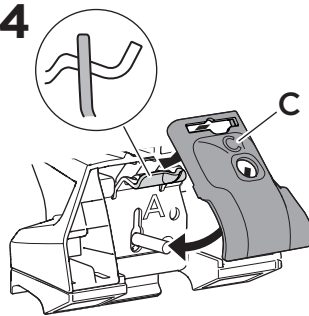

1

Kit 186020

MERCEDES GLC, 5-dr SUV, 15-

ISO 11154-E

This kit is only for vehicles with flush railing.

1

Evo

Edge

2

3

4

5

2