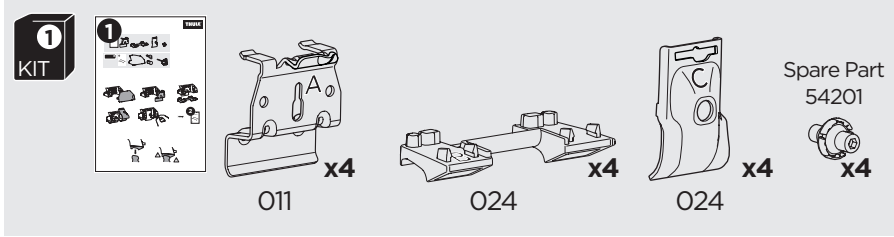

1

Kit 186020

MERCEDES GLC, 5-dr SUV, 15-

ISO 11154-E

This kit is only for vehicles with flush railing.

1

Evo

Edge