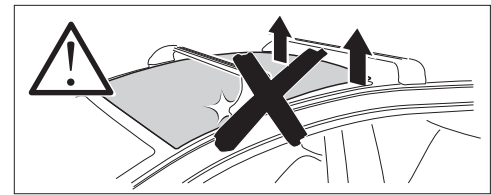

1

Kit 186127

NIO EL6, 5-dr SUV, 23-
 NIO EL7, 5-dr SUV, 22-
 NIO ES8, 5-dr SUV, 18-22
 NIO ET5 Touring, 5-dr Estate, 23-

ISO 11154-E

This kit is only for vehicles with flush railing.

1 KIT
 Safety

O31 x4 O21 x4 O22 x4 Spare Part 54201 x4

Max: 75 kg / 165 lbs

Max 130 km/h / 80 Mph

2 FOOT PACK
 > Instructions

4 Nm x1

80 km/h / 50 Mph

1 KIT + **2 FOOT PACK**

1

Evo Edge