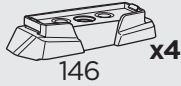

 +  = Max: 100 kg / 220 lbs  
7 kg / 15,4 lbs

 +  = Max: 150 kg / 330 lbs  
10,5 kg / 21,1 lbs

  Max 130 km/h / 80 Mph

  80 km/h / 50 Mph

ISO 11154-E

This kit is only for vehicles with fixpoint mounting.

**i**