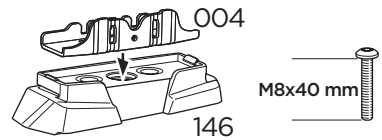

 +  = Max: 100 kg / 220 lbs  
7 kg / 15,4 lbs

 +  = Max: 150 kg / 330 lbs  
10,5 kg / 21,1 lbs

  Max 130 km/h / 80 Mph

  80 km/h / 50 Mph

ISO 11154-E

This kit is only for vehicles with fixpoint mounting.

**i**