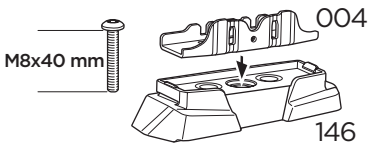

 +  = Max: 100 kg / 220 lbs  
7 kg / 15,4 lbs

 +  = Max: 150 kg / 330 lbs  
10,5 kg / 21,1 lbs

  Max 130 km/h / 80 Mph

  80 km/h / 50 Mph

ISO 11154-E

This kit is only for vehicles with fixpoint mounting.

**i**