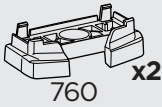

 +  = Max: 100 kg / 220 lbs  
7 kg / 15,4 lbs

 +  = Max: 150 kg / 330 lbs  
10,5 kg / 21,1 lbs

  Max 130 km/h / 80 Mph

  80 km/h / 50 Mph

ISO 11154-E

This kit is only for vehicles with fixpoint mounting.

**i**

**2**

**8 Nm**

This kit is only for vehicles with fixpoint mounting.

x2

x4

x4

6 mm  
50229 x1

M8x40 mm  
50603 x4

M8x55 mm  
50108 x2

x2

x2

i

M8x55 mm

M8x40 mm

M8x55 mm

M8x55 mm