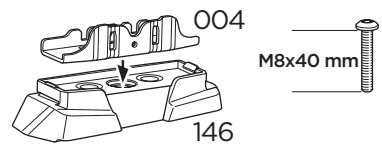

 +  = Max: 100 kg / 220 lbs  
7 kg / 15,4 lbs

 +  = Max: 150 kg / 330 lbs  
10,5 kg / 21,1 lbs

  Max 130 km/h / 80 Mph

  80 km/h / 50 Mph

ISO 11154-E

This kit is only for vehicles with fixpoint mounting.

**i**