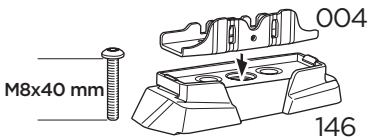

 +  = Max: 100 kg / 220 lbs  
7 kg / 15,4 lbs

 +  = Max: 150 kg / 330 lbs  
10,5 kg / 21,1 lbs

  Max 130 km/h / 80 Mph

  80 km/h / 50 Mph

ISO 11154-E

This kit is only for vehicles with fixpoint mounting.

**i**