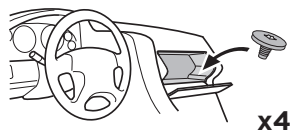

 +  = Max: 100 kg / 220 lbs  
7 kg / 15,4 lbs

 +  = Max: 150 kg / 330 lbs  
10,5 kg / 21,1 lbs

  Max 130 km/h / 80 Mph

  80 km/h / 50 Mph

ISO 11154-E

This kit is only for vehicles with fixpoint mounting.

**i**