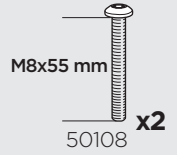

 +  = Max: 100 kg / 220 lbs  
7 kg / 15,4 lbs

 +  = Max: 150 kg / 330 lbs  
10,5 kg / 21,1 lbs

  Max 130 km/h / 80 Mph

  80 km/h / 50 Mph

ISO 11154-E

This kit is only for vehicles with fixpoint mounting.

**i**

**2**

**8 Nm**

This kit is only for vehicles with fixpoint mounting.

x2

x4

x4

6 mm  
50229 x1

M8x40 mm  
50603 x4

M8x55 mm  
50108 x2

x2

x2

i

M8x55 mm

M8x40 mm

M8x55 mm

M8x55 mm

M8x40 mm

M8x55 mm

1

2

3

**i**

**A**

**B**