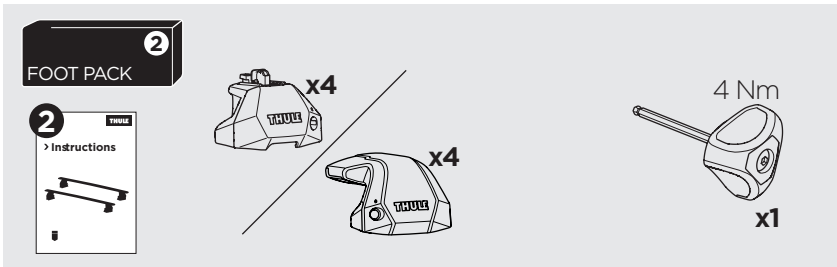

1

Kit 187118

BMW 5-Series GT, 4-dr Sedan, 09-17

ISO 11154-E

This kit is only for vehicles with fixpoint mounting.

3

4

5