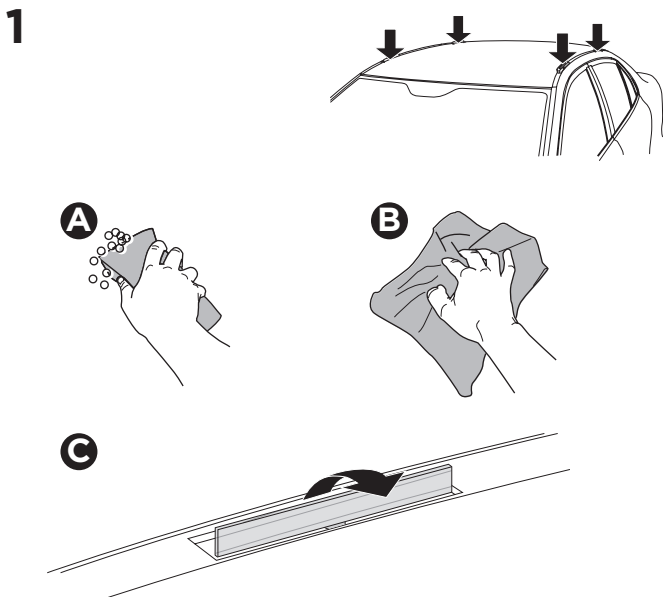

1

Kit 187118

BMW 5-Series GT, 4-dr Sedan, 09-17

ISO 11154-E

This kit is only for vehicles with fixpoint mounting.

3

4

5