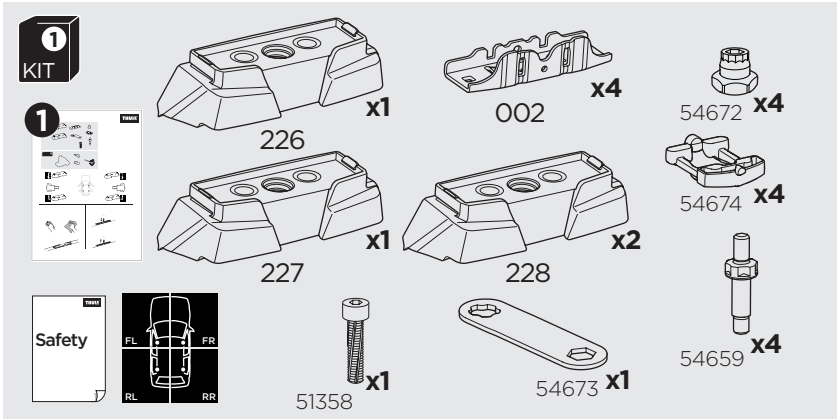

1

Kit 187118

BMW 5-Series GT, 4-dr Sedan, 09-17

ISO 11154-E

This kit is only for vehicles with fixpoint mounting.

3

4

5