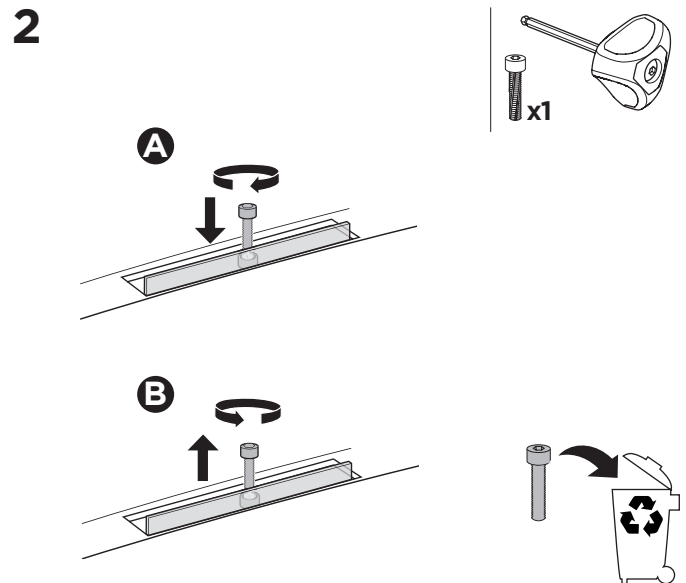

1

Kit 187118

BMW 5-Series GT, 4-dr Sedan, 09-17

ISO 11154-E

This kit is only for vehicles with fixpoint mounting.

3

4

5