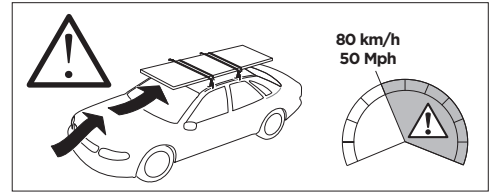

1

Kit 187118

BMW 5-Series GT, 4-dr Sedan, 09-17

ISO 11154-E

This kit is only for vehicles with fixpoint mounting.

3

4

5