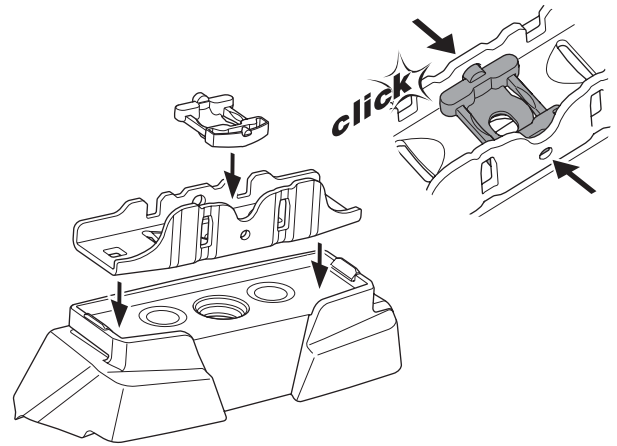

1

Kit 187118

BMW 5-Series GT, 4-dr Sedan, 09-17

ISO 11154-E

This kit is only for vehicles with fixpoint mounting.

3

4

5