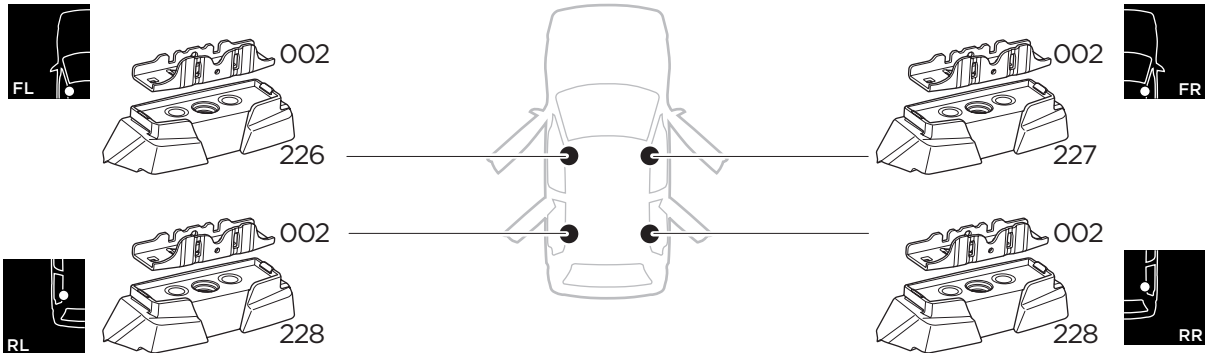

1

Kit 187118

BMW 5-Series GT, 4-dr Sedan, 09-17

ISO 11154-E

This kit is only for vehicles with fixpoint mounting.

3

4

5