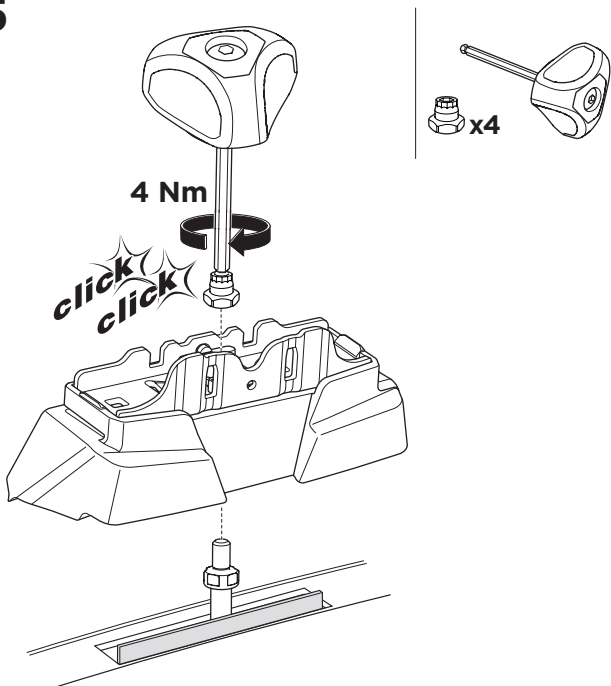

1

Kit 187118

BMW 5-Series GT, 4-dr Sedan, 09-17

ISO 11154-E

This kit is only for vehicles with fixpoint mounting.

3

4

5