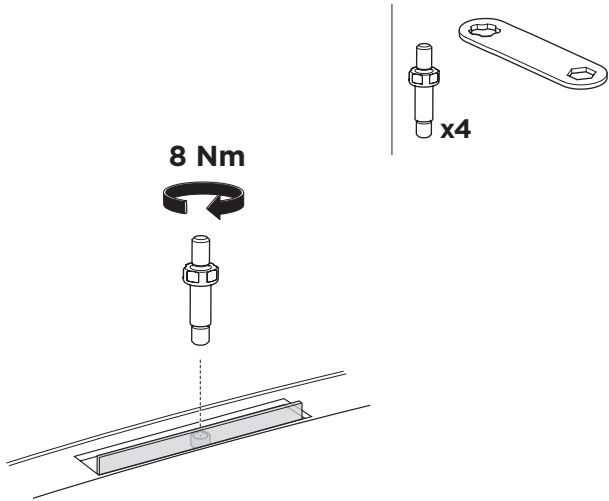

1

Kit 187118

BMW 5-Series GT, 4-dr Sedan, 09-17

ISO 11154-E

This kit is only for vehicles with fixpoint mounting.

3

4

5