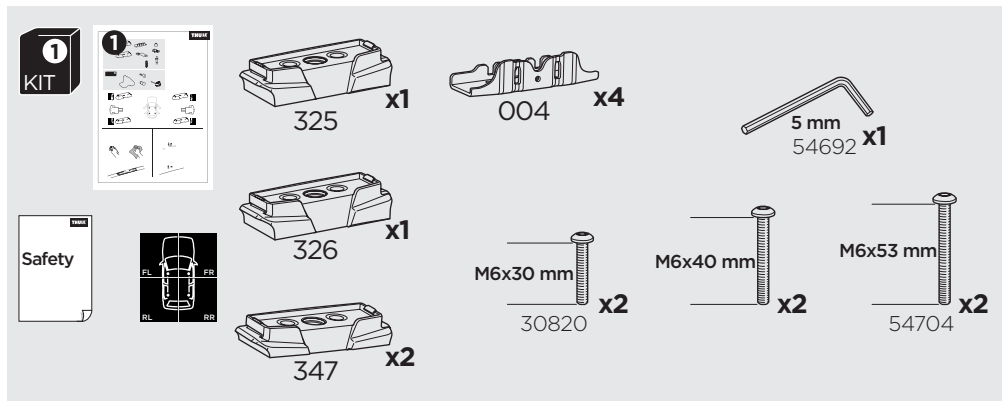

1

Kit 187120

CHEVROLET Combo, 4-dr Van, 12-18

FIAT Doblo, 4-dr Van, 10-22

OPEL Combo, 4-dr Van, 12-18

VAUXHALL Combo, 4-dr Van, 12-18

 +  7 kg
15,4 lbs = Max: 100 kg
/ 220 lbs

 +  10,5 kg
21,1 lbs = Max: 150 kg
/ 330 lbs

  Max 130 km/h
80 Mph

  80 km/h
50 Mph

ISO 11154-E

Bring your life
thule.com

This kit is only for vehicles with fixpoint mounting.

i

This kit is only for vehicles with fixpoint mounting.

C