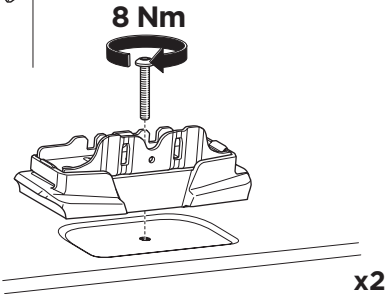

  Max 130 km/h
80 Mph

  80 km/h
50 Mph

ISO 11154-E

Bring your life
thule.com

This kit is only for vehicles with fixpoint mounting.

i

This kit is only for vehicles with fixpoint mounting.

C