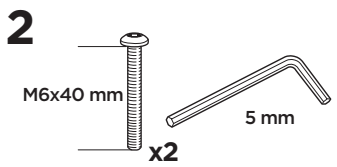

  Max 130 km/h
80 Mph

  80 km/h
50 Mph

ISO 11154-E

Bring your life
thule.com

This kit is only for vehicles with fixpoint mounting.

i

This kit is only for vehicles with fixpoint mounting.

C

x4

4

i

A

B