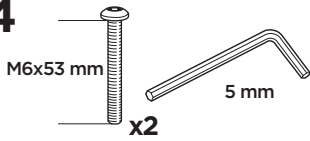

  Max 130 km/h
80 Mph

  80 km/h
50 Mph

ISO 11154-E

Bring your life
thule.com

This kit is only for vehicles with fixpoint mounting.

i

This kit is only for vehicles with fixpoint mounting.

C

x4

4

i

A

B