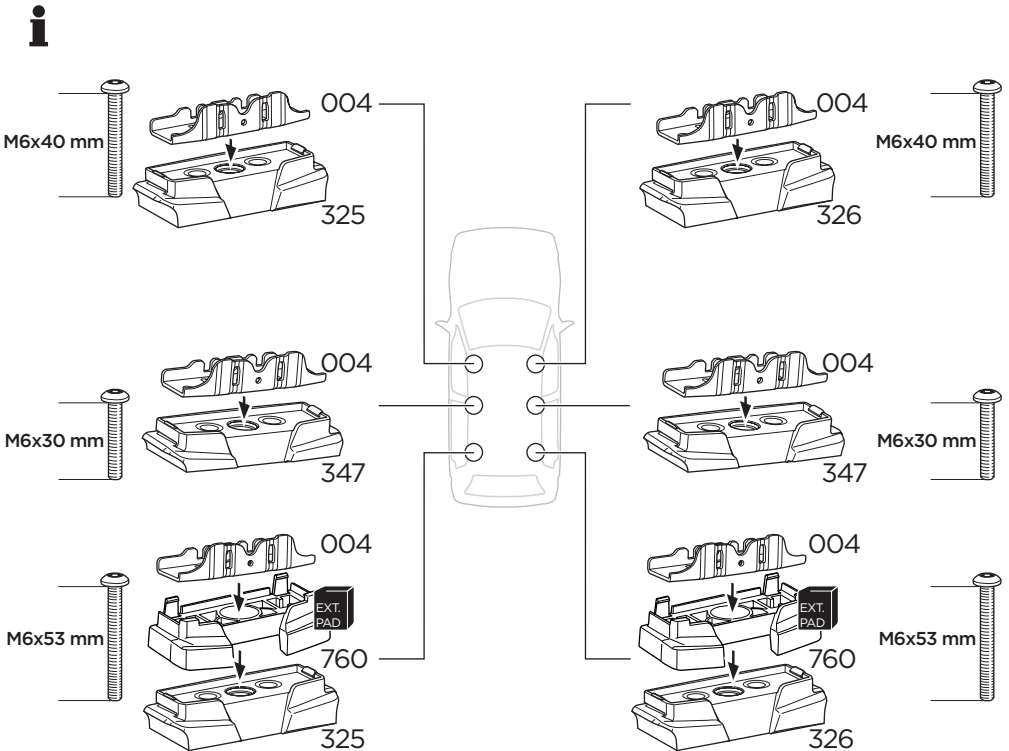

1

Kit 187120

CHEVROLET Combo, 4-dr Van, 12-18

FIAT Doblo, 4-dr Van, 10-22

OPEL Combo, 4-dr Van, 12-18

VAUXHALL Combo, 4-dr Van, 12-18

 +  7 kg
15,4 lbs = Max: 100 kg
/ 220 lbs

 +  10,5 kg
21,1 lbs = Max: 150 kg
/ 330 lbs

  Max 130 km/h
80 Mph

  80 km/h
50 Mph

ISO 11154-E

Bring your life
thule.com

This kit is only for vehicles with fixpoint mounting.

i

This kit is only for vehicles with fixpoint mounting.

C