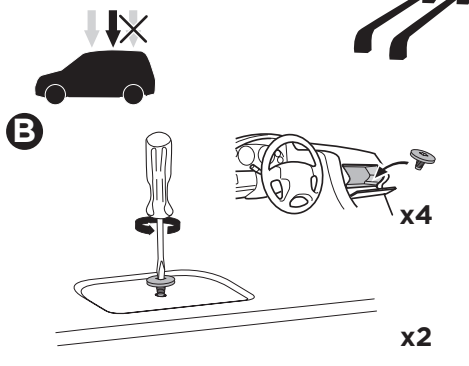

  Max 130 km/h
80 Mph

  80 km/h
50 Mph

ISO 11154-E

Bring your life
thule.com

This kit is only for vehicles with fixpoint mounting.

i

This kit is only for vehicles with fixpoint mounting.

C