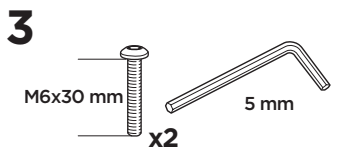

  Max 130 km/h
80 Mph

  80 km/h
50 Mph

ISO 11154-E

Bring your life
thule.com

This kit is only for vehicles with fixpoint mounting.

i

This kit is only for vehicles with fixpoint mounting.

C

x4

4

i

A

B