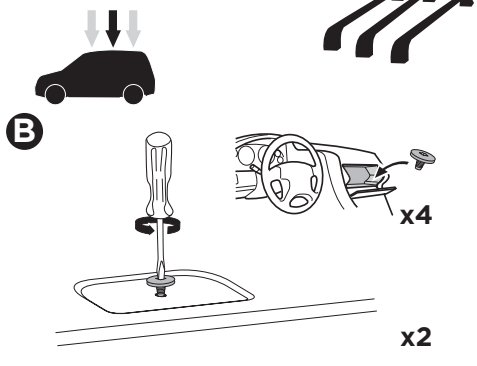

  Max 130 km/h
80 Mph

  80 km/h
50 Mph

ISO 11154-E

Bring your life
thule.com

This kit is only for vehicles with fixpoint mounting.

i

This kit is only for vehicles with fixpoint mounting.

C