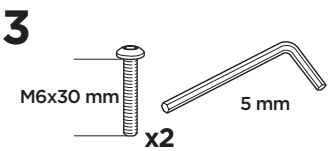

  Max 130 km/h
80 Mph

  80 km/h
50 Mph

ISO 11154-E

Bring your life
thule.com

This kit is only for vehicles with fixpoint mounting.

i

This kit is only for vehicles with fixpoint mounting.

C

x4

4

i

A

B