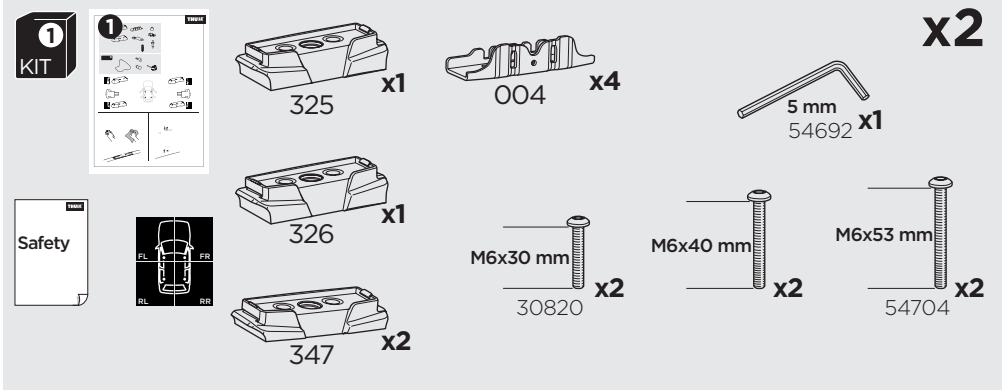

1

Kit 187120

CHEVROLET Combo, 4-dr Van, 12-18

FIAT Doblo, 4-dr Van, 10-22

OPEL Combo, 4-dr Van, 12-18

VAUXHALL Combo, 4-dr Van, 12-18

 +  7 kg
15,4 lbs = Max: 100 kg
/ 220 lbs

 +  10,5 kg
21,1 lbs = Max: 150 kg
/ 330 lbs

  Max 130 km/h
80 Mph

  80 km/h
50 Mph

ISO 11154-E

Bring your life
thule.com

This kit is only for vehicles with fixpoint mounting.

i

This kit is only for vehicles with fixpoint mounting.

C