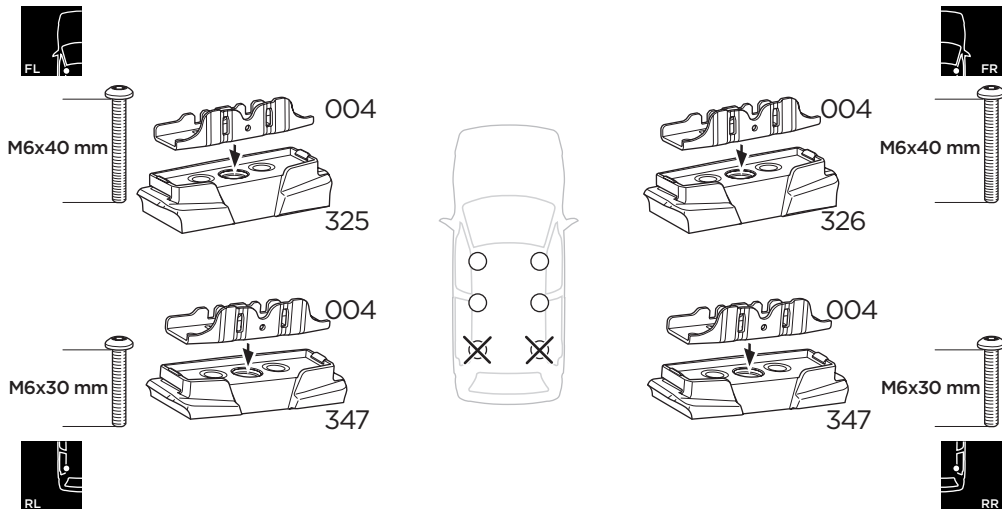

  Max 130 km/h
80 Mph

  80 km/h
50 Mph

ISO 11154-E

Bring your life
thule.com

This kit is only for vehicles with fixpoint mounting.

i

This kit is only for vehicles with fixpoint mounting.

C