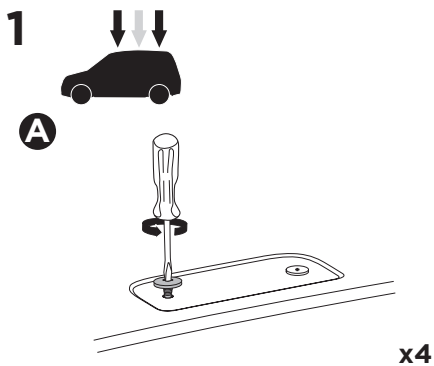

  Max 130 km/h
80 Mph

  80 km/h
50 Mph

ISO 11154-E

Bring your life
thule.com

This kit is only for vehicles with fixpoint mounting.

i

This kit is only for vehicles with fixpoint mounting.

C