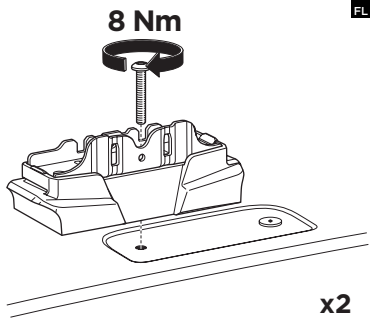

  Max 130 km/h
80 Mph

  80 km/h
50 Mph

ISO 11154-E

Bring your life
thule.com

This kit is only for vehicles with fixpoint mounting.

i

This kit is only for vehicles with fixpoint mounting.

C