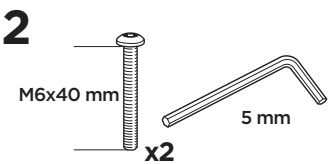

  Max 130 km/h
80 Mph

  80 km/h
50 Mph

ISO 11154-E

Bring your life
thule.com

This kit is only for vehicles with fixpoint mounting.

i

This kit is only for vehicles with fixpoint mounting.

C

x4

4

i

A

B