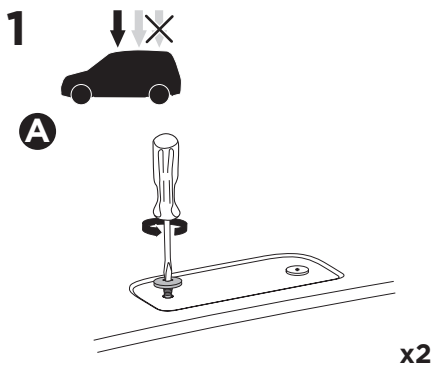

  Max 130 km/h
80 Mph

  80 km/h
50 Mph

ISO 11154-E

Bring your life
thule.com

This kit is only for vehicles with fixpoint mounting.

i

This kit is only for vehicles with fixpoint mounting.

C