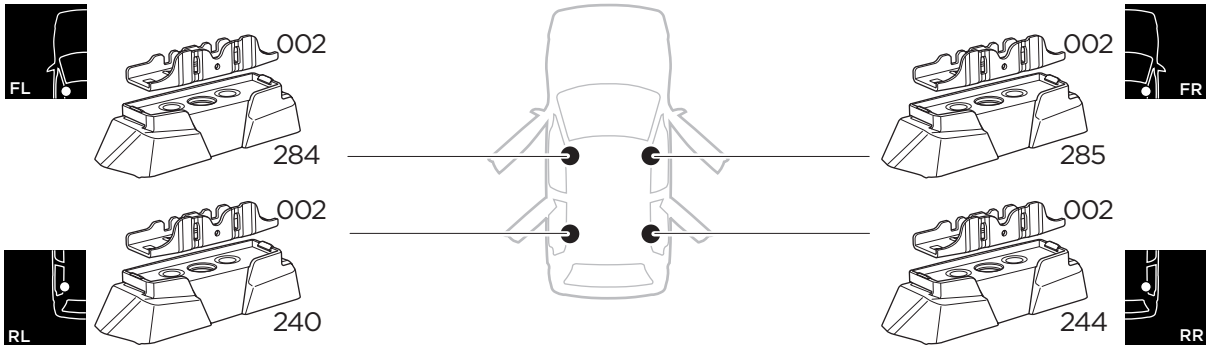

1

Kit 187135

TESLA Model S, 4-dr Sedan, 15-19

ISO 11154-E

This kit is only for vehicles with fixpoint mounting.

3

4

5