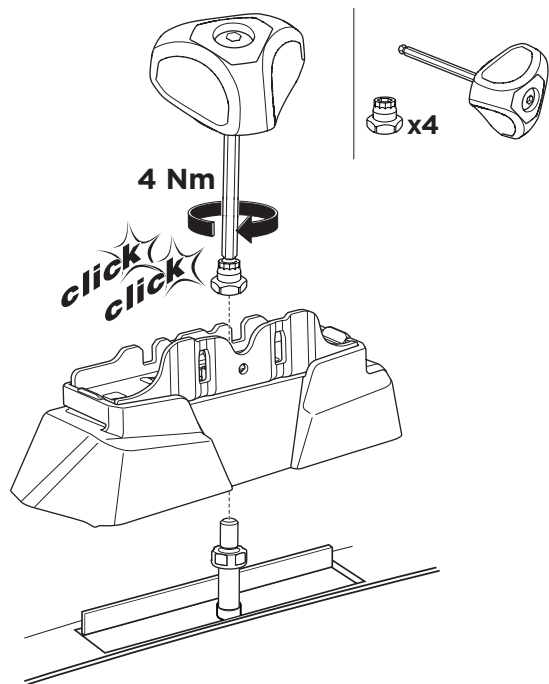

1

Kit 187135

TESLA Model S, 4-dr Sedan, 15-19

ISO 11154-E

This kit is only for vehicles with fixpoint mounting.

3

4

5