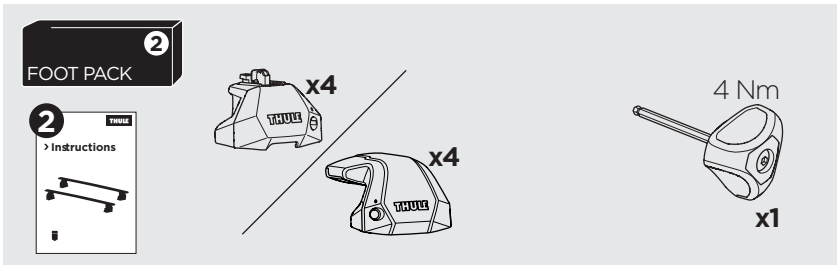

1

Kit 187135

TESLA Model S, 4-dr Sedan, 15-19

ISO 11154-E

This kit is only for vehicles with fixpoint mounting.

3

4

5