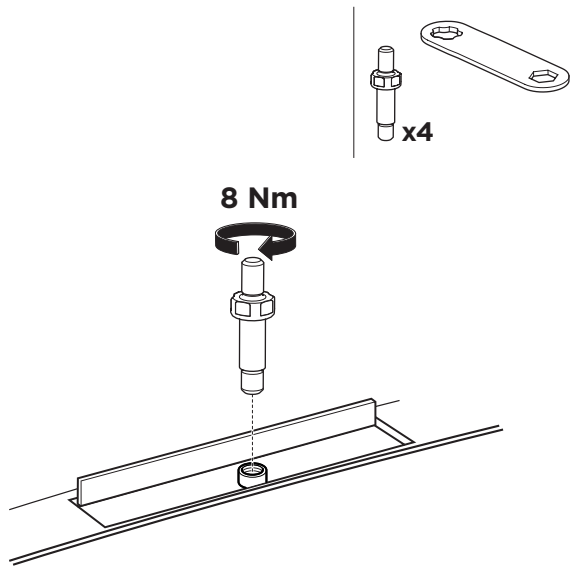

1

Kit 187135

TESLA Model S, 4-dr Sedan, 15-19

ISO 11154-E

This kit is only for vehicles with fixpoint mounting.

3

4

5