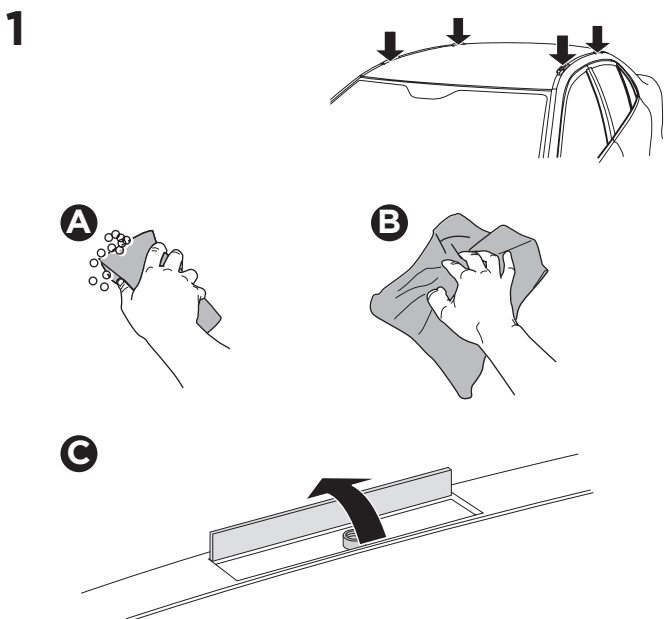

1

Kit 187135

TESLA Model S, 4-dr Sedan, 15-19

ISO 11154-E

This kit is only for vehicles with fixpoint mounting.

3

4

5