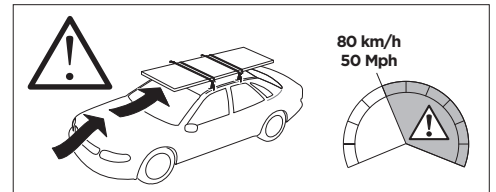

1

Kit 187135

TESLA Model S, 4-dr Sedan, 15-19

ISO 11154-E

This kit is only for vehicles with fixpoint mounting.

3

4

5