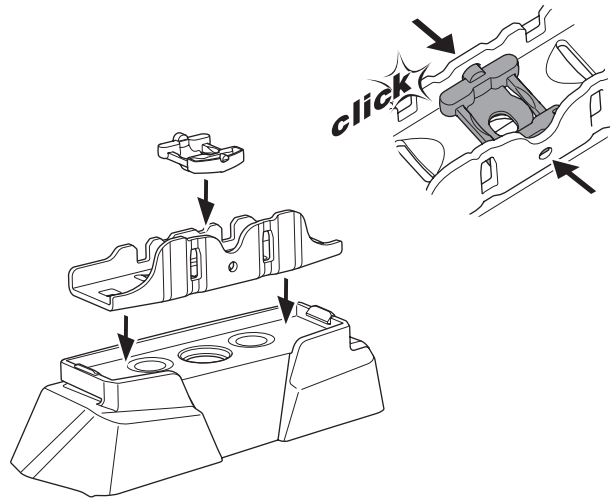

1

Kit 187135

TESLA Model S, 4-dr Sedan, 15-19

ISO 11154-E

This kit is only for vehicles with fixpoint mounting.

3

4

5