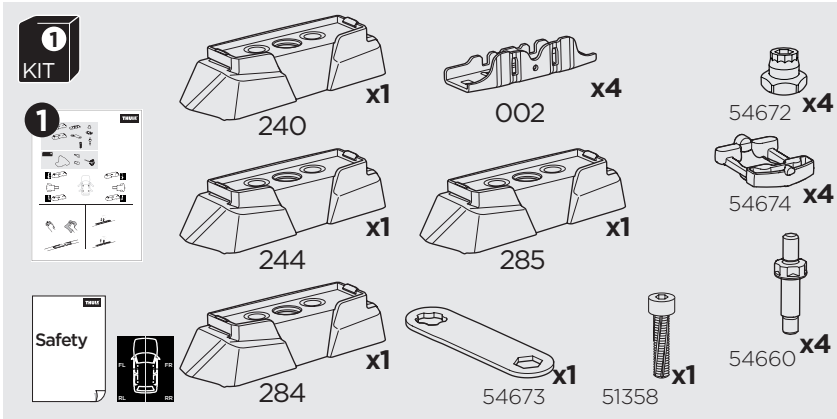

1

Kit 187135

TESLA Model S, 4-dr Sedan, 15-19

ISO 11154-E

This kit is only for vehicles with fixpoint mounting.

3

4

5