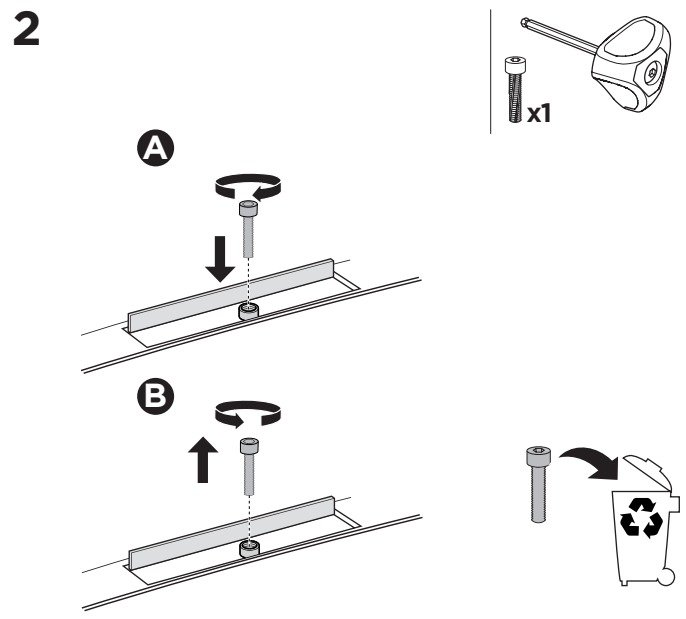

1

Kit 187135

TESLA Model S, 4-dr Sedan, 15-19

ISO 11154-E

This kit is only for vehicles with fixpoint mounting.

3

4

5