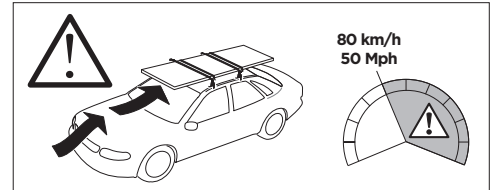

## Kit 187180

MERCEDES S-Class LWB (V223), 4-dr Sedan, 21-

ISO 11154-E

This kit is only for vehicles with fixpoint mounting.

3

4

5

i