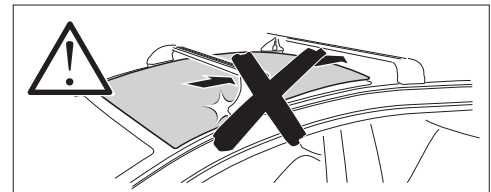

## Kit 187180

MERCEDES S-Class LWB (V223), 4-dr Sedan, 21-

ISO 11154-E

This kit is only for vehicles with fixpoint mounting.

3

4

5

i