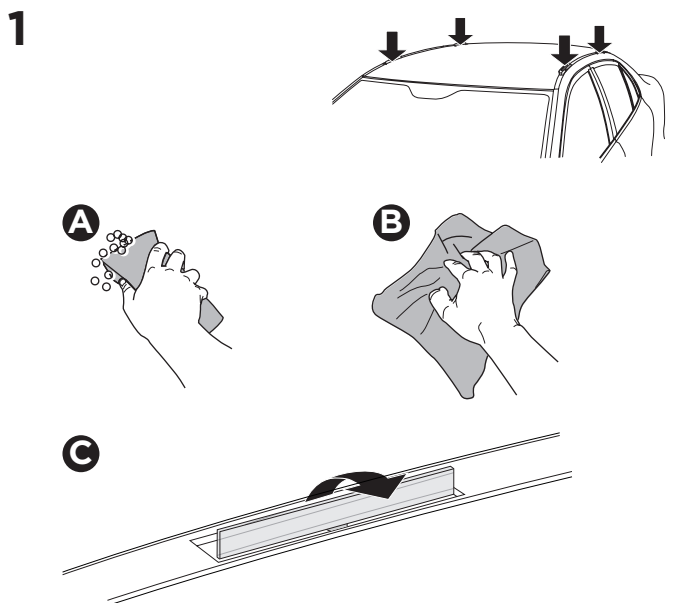

## Kit 187180

MERCEDES S-Class LWB (V223), 4-dr Sedan, 21-

ISO 11154-E

This kit is only for vehicles with fixpoint mounting.

3

4

5

i