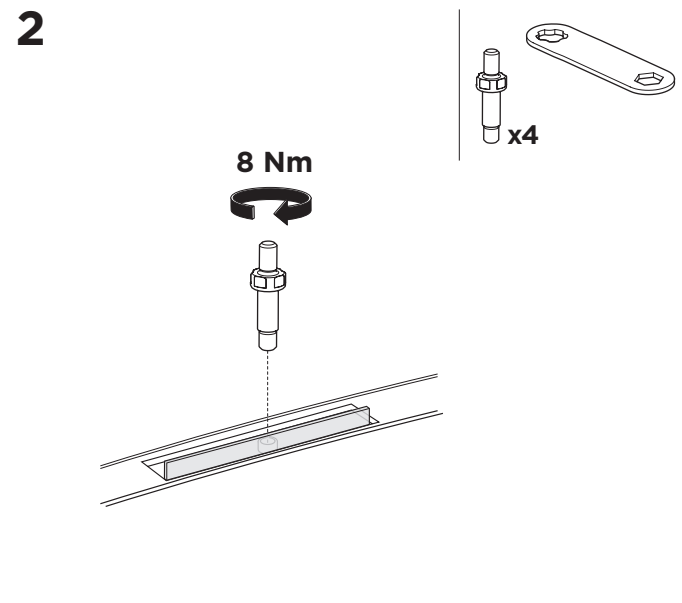

## Kit 187180

MERCEDES S-Class LWB (V223), 4-dr Sedan, 21-

ISO 11154-E

This kit is only for vehicles with fixpoint mounting.

3

4

5

i