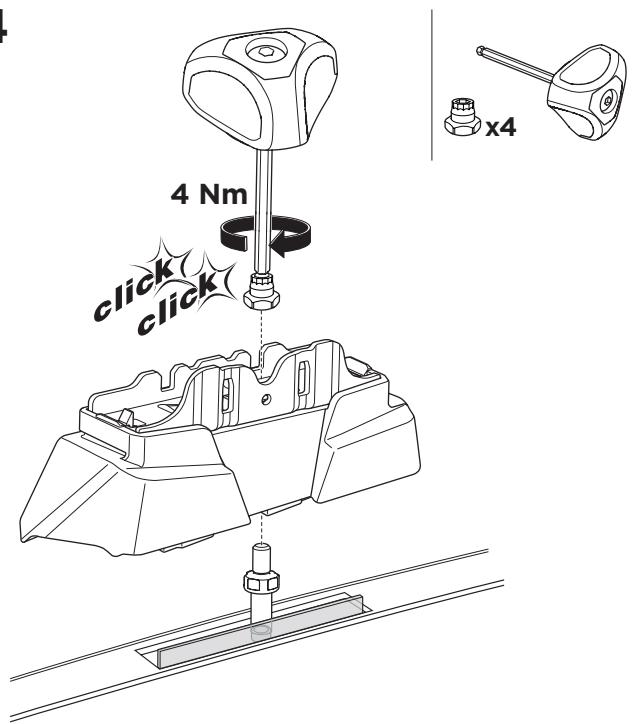

## Kit 187180

MERCEDES S-Class LWB (V223), 4-dr Sedan, 21-

ISO 11154-E

This kit is only for vehicles with fixpoint mounting.

3

4

5

i