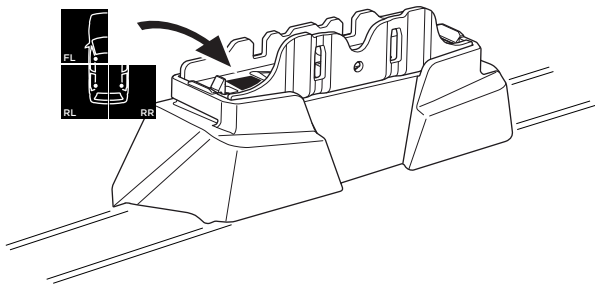

## Kit 187180

MERCEDES S-Class LWB (V223), 4-dr Sedan, 21-

ISO 11154-E

This kit is only for vehicles with fixpoint mounting.

3

4

5

i