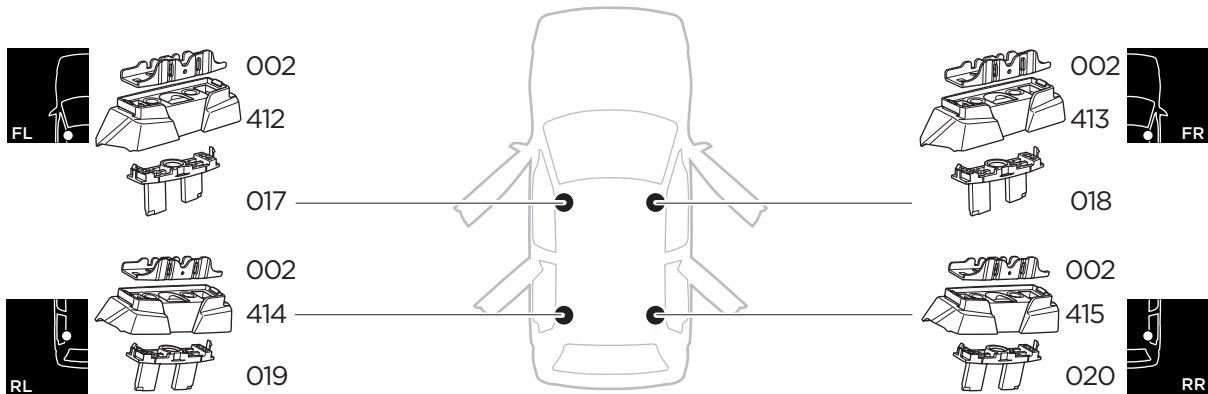

## Kit 187180

MERCEDES S-Class LWB (V223), 4-dr Sedan, 21-

ISO 11154-E

This kit is only for vehicles with fixpoint mounting.

3

4

5

i