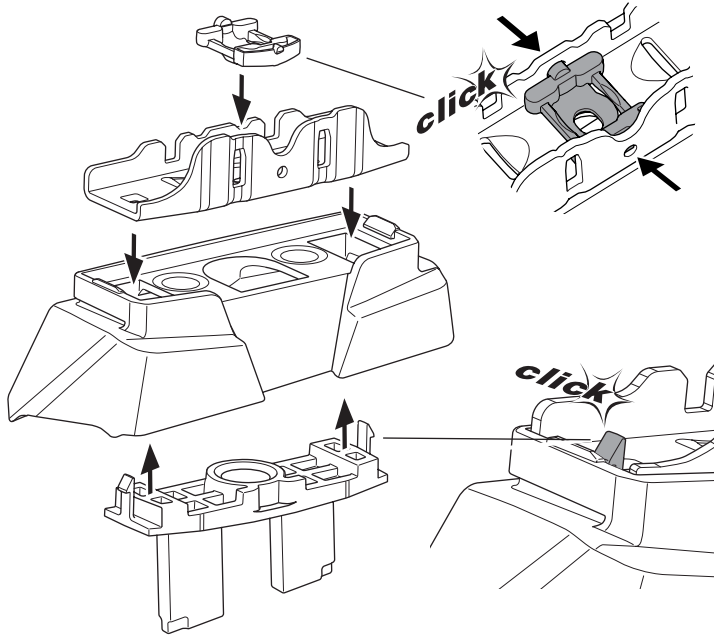

## Kit 187180

MERCEDES S-Class LWB (V223), 4-dr Sedan, 21-

ISO 11154-E

This kit is only for vehicles with fixpoint mounting.

3

4

5

i