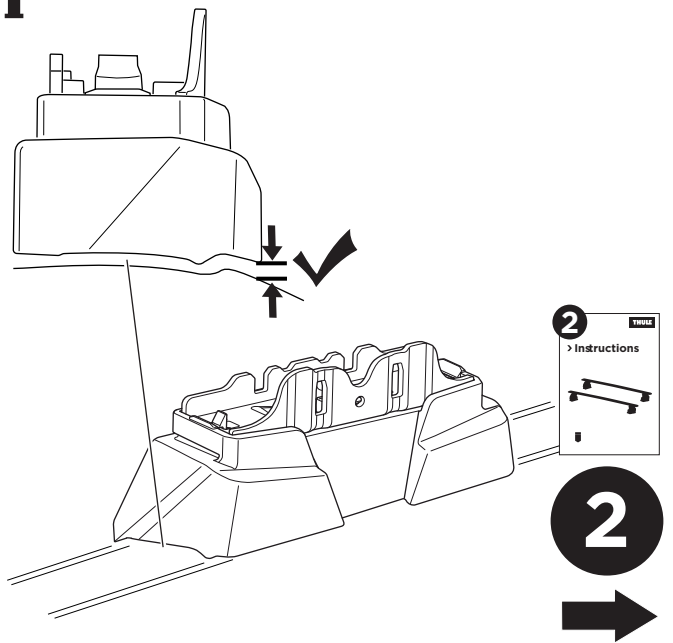

## Kit 187180

MERCEDES S-Class LWB (V223), 4-dr Sedan, 21-

ISO 11154-E

This kit is only for vehicles with fixpoint mounting.

3

4

5

i