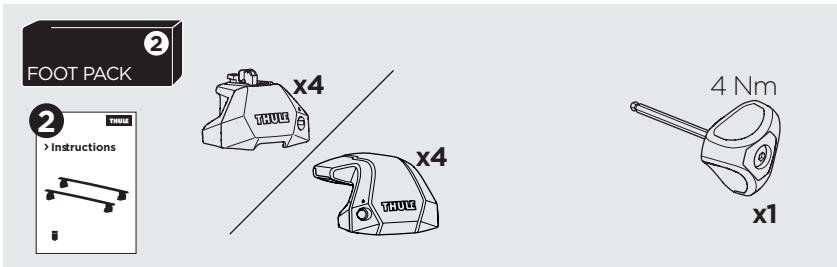

## Kit 187180

MERCEDES S-Class LWB (V223), 4-dr Sedan, 21-

ISO 11154-E

This kit is only for vehicles with fixpoint mounting.

3

4

5

i