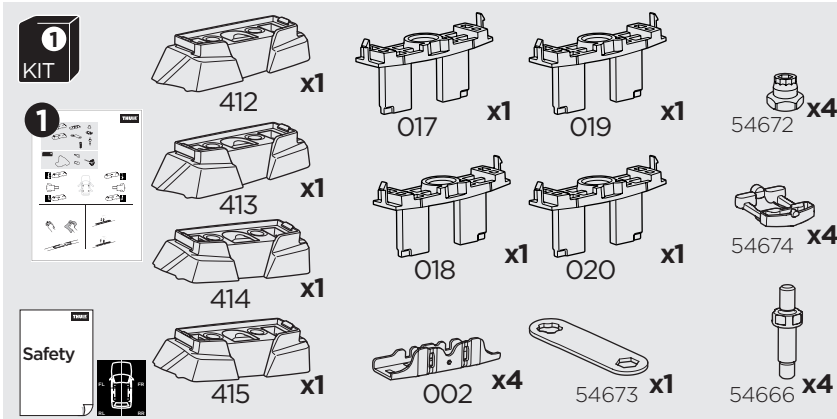

## Kit 187180

MERCEDES S-Class LWB (V223), 4-dr Sedan, 21-

ISO 11154-E

This kit is only for vehicles with fixpoint mounting.

3

4

5

i