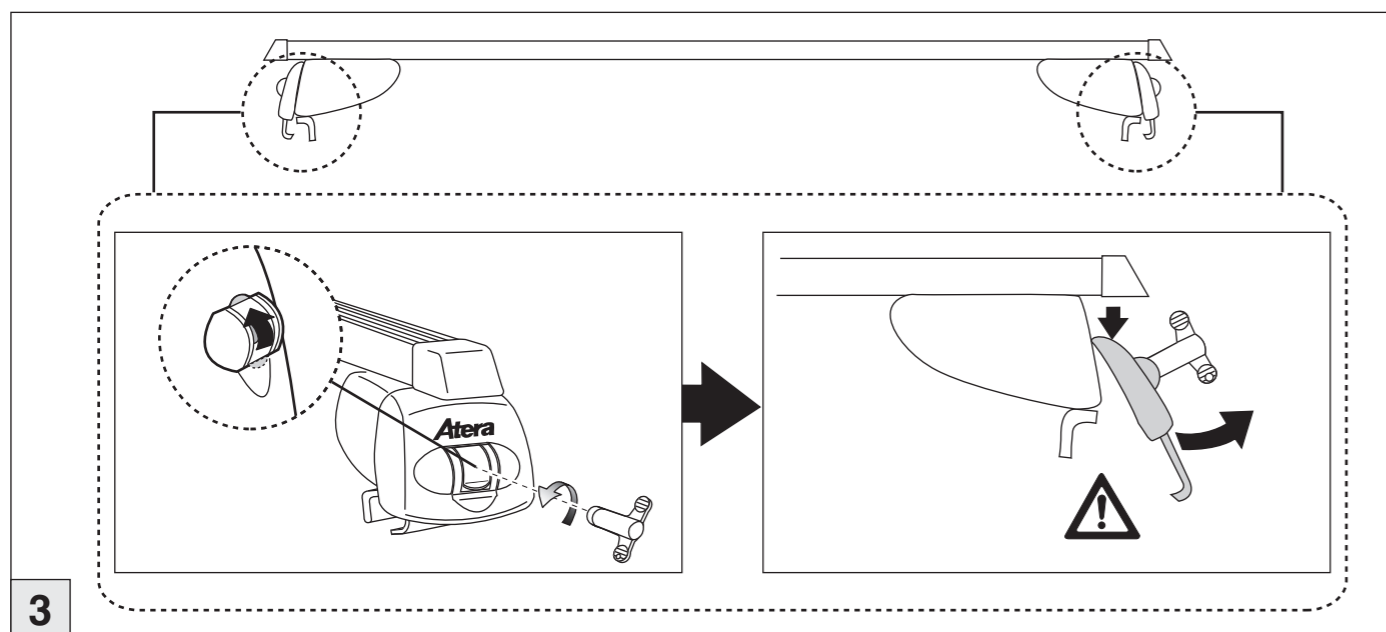

Atera SIGNO