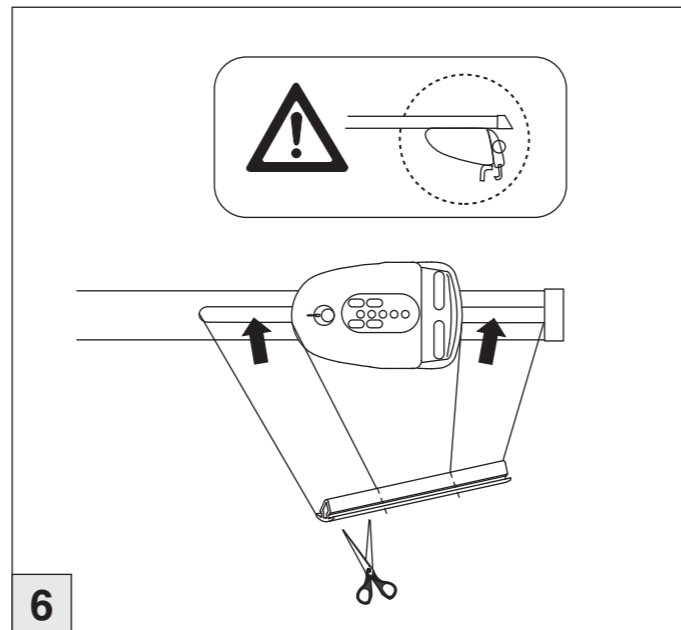

Atera SIGNO

Atera SIGNO

nur bei / only for Part-No.: 045 208

Audi A3 Sportback Reling	09/2004 – 02/2013
Audi A6 Avant Reling	03/2005 – 09/2011
Audi A6 Allroad Reling	06/2006 – 05/2012
Audi Q7 Reling	02/2006 – 06/2015
Audi A4 Avant Reling	04/2008 – 11/2015
Audi A4 Avant Reling	11/2015 –
Audi A4 Allroad Reling	08/2009 – 06/2016
Audi A4 Allroad Reling	06/2016 –
Ford Focus Turnier Reling	04/2011 –
Ford Mondeo Turnier Reling	02/2012 – 01/2015
Seat Altea XL Reling	12/2006 –
Seat Altea Freetrack Reling	01/2008 –
Seat Ibiza ST Reling	07/2010 –
Seat Ateca Reling	07/2016 –
Skoda Fabia Combi Reling	01/2015 –
VW Up Cross Reling	09/2013 –
VW Polo Cross Reling	06/2010 –
VW Golf VII Variant Reling	08/2013 –
VW Golf VII Sportsvan Reling	05/2014 –
VW Golf VII Alltrack Reling	04/2015 –