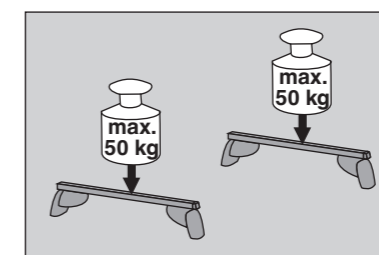

Audi A3 Sportback Reling	09/2004 – 02/2013
Audi A6 Avant Reling	03/2005 – 09/2011
Audi A6 Allroad Reling	06/2006 – 05/2012
Audi Q7 Reling	02/2006 – 06/2015
Audi A4 Avant Reling	04/2008 – 11/2015
Audi A4 Avant Reling	11/2015 –
Audi A4 Allroad Reling	08/2009 – 06/2016
Audi A4 Allroad Reling	06/2016 –
Ford Focus Turnier Reling	04/2011 –
Ford Mondeo Turnier Reling	02/2012 – 01/2015
Seat Altea XL Reling	12/2006 –
Seat Altea Freetrack Reling	01/2008 –
Seat Ibiza ST Reling	07/2010 –
Seat Ateca Reling	07/2016 –
Skoda Fabia Combi Reling	01/2015 –
VW Up Cross Reling	09/2013 –
VW Polo Cross Reling	06/2010 –
VW Golf VII Variant Reling	08/2013 –
VW Golf VII Sportsvan Reling	05/2014 –
VW Golf VII Alltrack Reling	04/2015 –

Art.-Nr. / Part-No. : 044 208
Art.-Nr. / Part-No. : 045 208