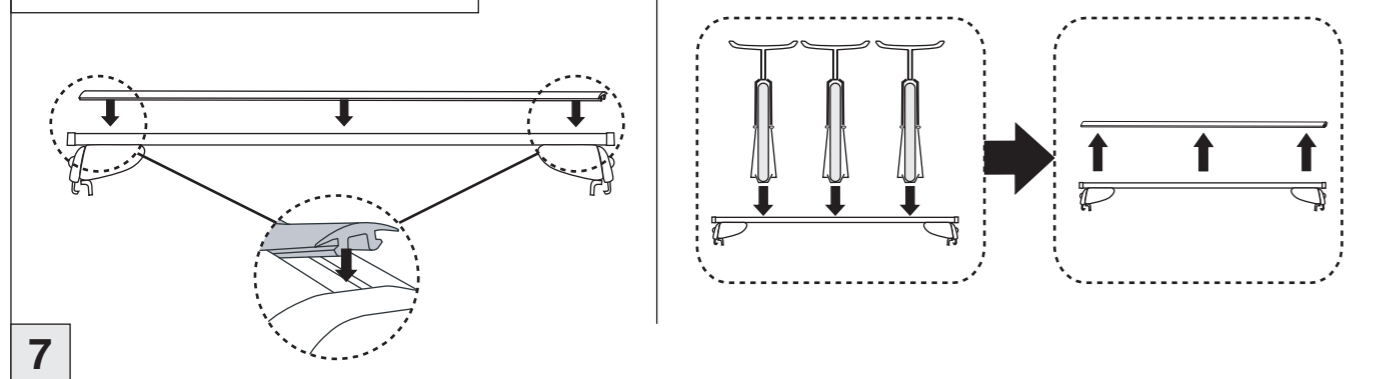

Atera SIGNO

Atera SIGNO

nur bei / only for Part-No.: 045 208

Audi A3 Sportback Reling	09/2004 – 02/2013
Audi A6 Avant Reling	03/2005 – 09/2011
Audi A6 Allroad Reling	06/2006 – 05/2012
Audi Q7 Reling	02/2006 – 06/2015
Audi A4 Avant Reling	04/2008 – 11/2015
Audi A4 Avant Reling	11/2015 –
Audi A4 Allroad Reling	08/2009 – 06/2016
Audi A4 Allroad Reling	06/2016 –
Ford Focus Turnier Reling	04/2011 –
Ford Mondeo Turnier Reling	02/2012 – 01/2015
Seat Altea XL Reling	12/2006 –
Seat Altea Freetrack Reling	01/2008 –
Seat Ibiza ST Reling	07/2010 –
Seat Ateca Reling	07/2016 –
Skoda Fabia Combi Reling	01/2015 –
VW Up Cross Reling	09/2013 –
VW Polo Cross Reling	06/2010 –
VW Golf VII Variant Reling	08/2013 –
VW Golf VII Sportsvan Reling	05/2014 –
VW Golf VII Alltrack Reling	04/2015 –