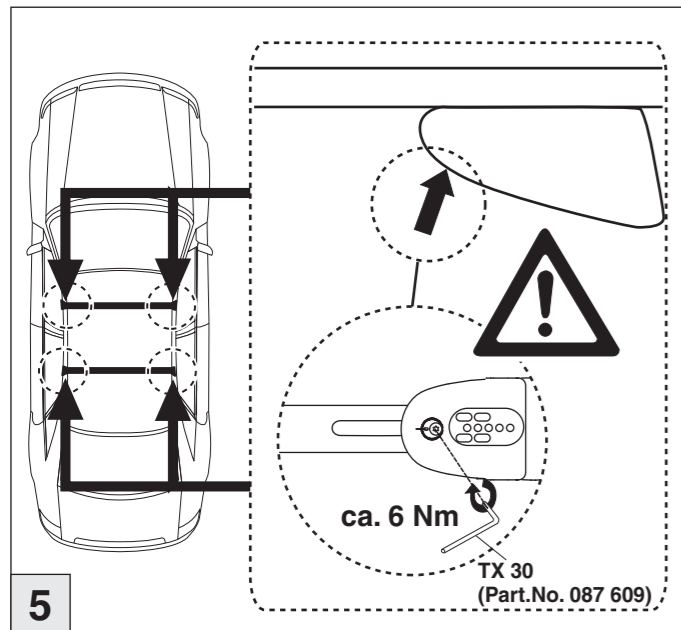

Atera SIGNO

Atera SIGNO

nur bei / only for Part-No.: 045 208

Audi A3 Sportback Reling	09/2004 – 02/2013
Audi A6 Avant Reling	03/2005 – 09/2011
Audi A6 Allroad Reling	06/2006 – 05/2012
Audi Q7 Reling	02/2006 – 06/2015
Audi A4 Avant Reling	04/2008 – 11/2015
Audi A4 Avant Reling	11/2015 –
Audi A4 Allroad Reling	08/2009 – 06/2016
Audi A4 Allroad Reling	06/2016 –
Ford Focus Turnier Reling	04/2011 –
Ford Mondeo Turnier Reling	02/2012 – 01/2015
Seat Altea XL Reling	12/2006 –
Seat Altea Freetrack Reling	01/2008 –
Seat Ibiza ST Reling	07/2010 –
Seat Ateca Reling	07/2016 –
Skoda Fabia Combi Reling	01/2015 –
VW Up Cross Reling	09/2013 –
VW Polo Cross Reling	06/2010 –
VW Golf VII Variant Reling	08/2013 –
VW Golf VII Sportsvan Reling	05/2014 –
VW Golf VII Alltrack Reling	04/2015 –