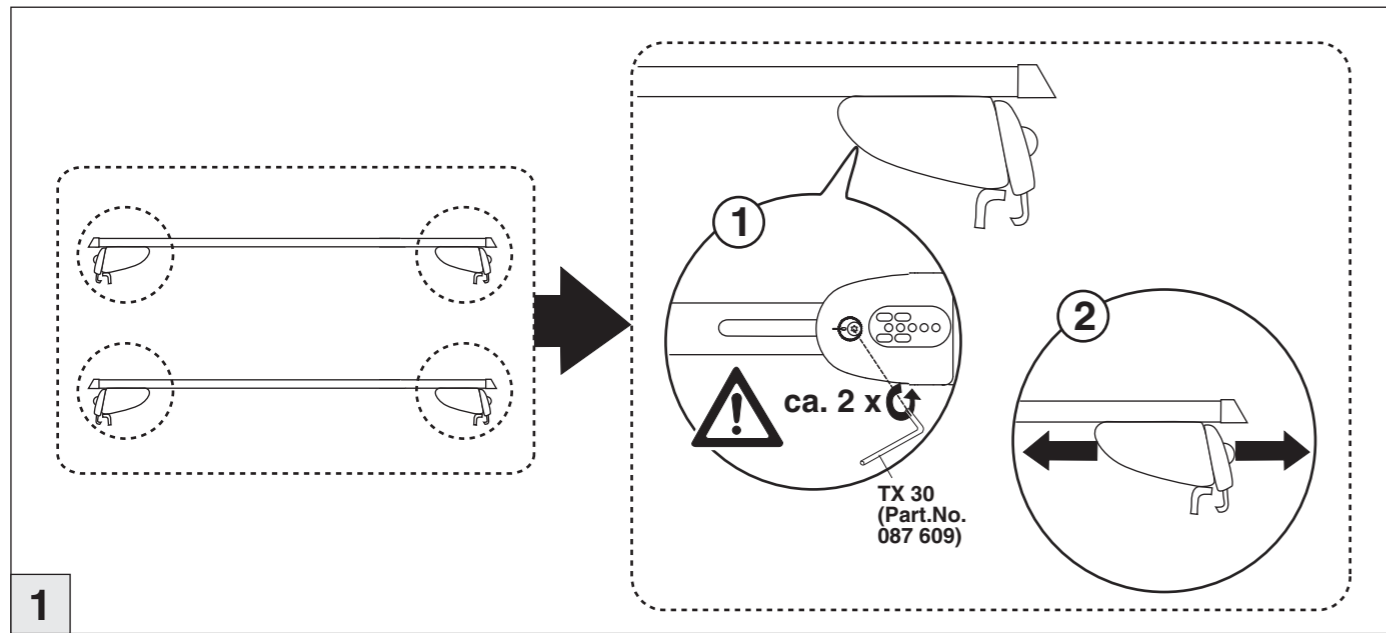

Atera SIGNO