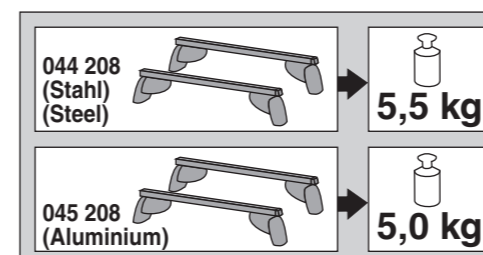

Audi A3 Sportback Reling	09/2004 – 02/2013
Audi A6 Avant Reling	03/2005 – 09/2011
Audi A6 Allroad Reling	06/2006 – 05/2012
Audi Q7 Reling	02/2006 – 06/2015
Audi A4 Avant Reling	04/2008 – 11/2015
Audi A4 Avant Reling	11/2015 –
Audi A4 Allroad Reling	08/2009 – 06/2016
Audi A4 Allroad Reling	06/2016 –
Ford Focus Turnier Reling	04/2011 –
Ford Mondeo Turnier Reling	02/2012 – 01/2015
Seat Altea XL Reling	12/2006 –
Seat Altea Freetrack Reling	01/2008 –
Seat Ibiza ST Reling	07/2010 –
Seat Ateca Reling	07/2016 –
Skoda Fabia Combi Reling	01/2015 –
VW Up Cross Reling	09/2013 –
VW Polo Cross Reling	06/2010 –
VW Golf VII Variant Reling	08/2013 –
VW Golf VII Sportsvan Reling	05/2014 –
VW Golf VII Alltrack Reling	04/2015 –

Art.-Nr. / Part-No. : 044 208
Art.-Nr. / Part-No. : 045 208