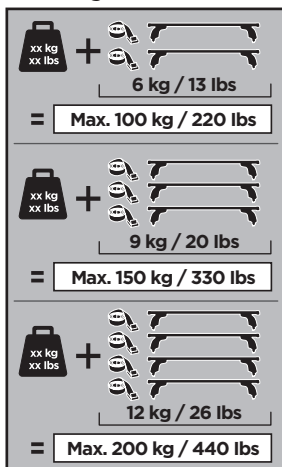

THULE
SWEDEN

Thule XT Kit 3032

> Instructions

FORD Transit Connect, 4-dr Van, 14-
MERCEDES Sprinter, 4-dr Van, 06-
VOLKSWAGEN Crafter, 4-dr Van, 06-16, 17-

This kit is only for vehicles with fixpoint mounting.