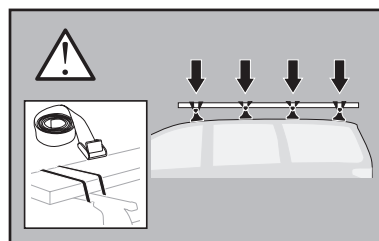

THULE
SWEDEN

Thule XT Kit 3032

> Instructions

FORD Transit Connect, 4-dr Van, 14-
MERCEDES Sprinter, 4-dr Van, 06-
VOLKSWAGEN Crafter, 4-dr Van, 06-16, 17-

This kit is only for vehicles with fixpoint mounting.