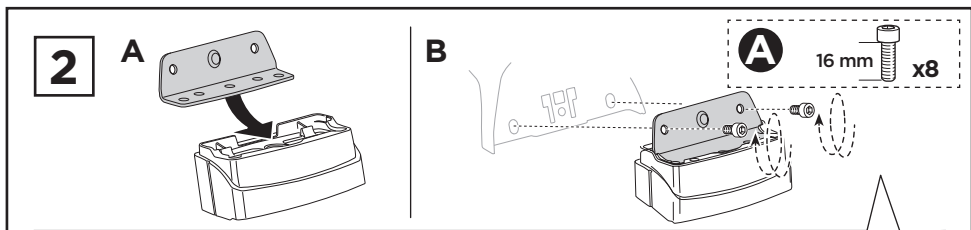

EN Only a few turns
DE Nur wenige Umdrehungen
FR Quelques tours uniquement
NL Slechts enkele slagen
IT Solo qualche giro
ES Sólo algunas vueltas
PT Noções básicas
SV Endast några varv
DK Kun nogle få omgange
NE Bare noen få omdreininger
FI Vain muutama kierros
ET Ainult mõni pööre
LV Tikai daži apgriezieni
LT Tik keli pasukimai
PL Wystarczy kilka obrotów
RU Только несколько оборотов

UK Лише декілька обертів
BG Само няколко завъртания
CS Pouze několik otáček
SK Len niekoľko otáčok
SL Le nekaj obratov
HR/BiH Samo nekoliko okreta
RO Doar câteva rotiri
HU Csak néhány fordítás
EL Μόνο λίγες περιστροφές
TR Yalnızca birkaç tur

ZH 仅几圈
JA 2~3回転のみ
KO 몇 번만 돌리면 됨
TH เพียงสองสามรอบ

بعض دورات فقط **AR**
רק מספר סיבובים **HE**