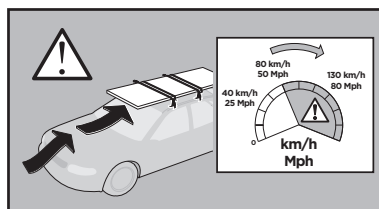

THULE
SWEDEN

Thule XT Kit 3032

> Instructions

FORD Transit Connect, 4-dr Van, 14-
MERCEDES Sprinter, 4-dr Van, 06-
VOLKSWAGEN Crafter, 4-dr Van, 06-16, 17-

This kit is only for vehicles with fixpoint mounting.