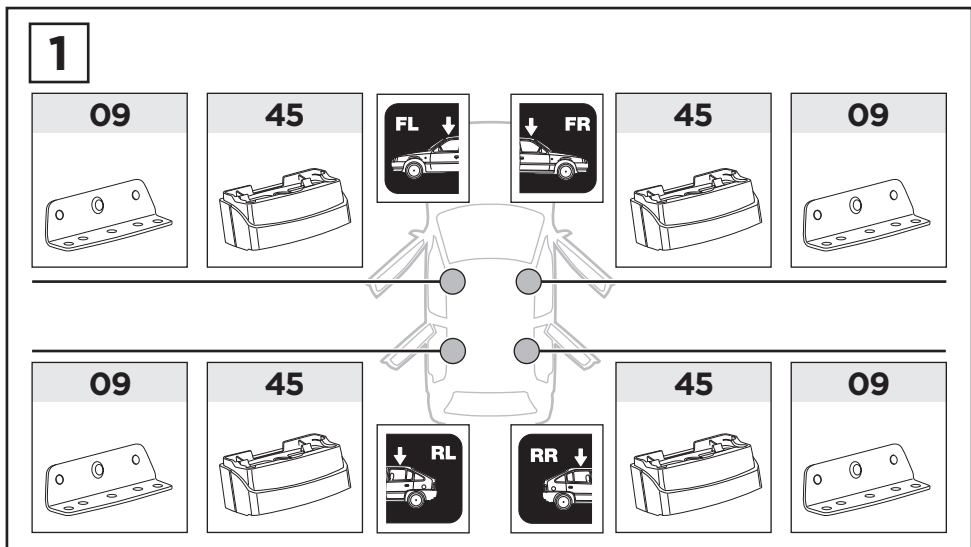

EN Only a few turns
DE Nur wenige Umdrehungen
FR Quelques tours uniquement
NL Slechts enkele slagen
IT Solo qualche giro
ES Sólo algunas vueltas
PT Noções básicas
SV Endast några varv
DK Kun nogle få omgange
NE Bare noen få omdreininger
FI Vain muutama kierros
ET Ainult mõni pööre
LV Tikai daži apgriezieni
LT Tik keli pasukimai
PL Wystarczy kilka obrotów
RU Только несколько оборотов

UK Лише декілька обертів
BG Само няколко завъртания
CS Pouze několik otáček
SK Len niekoľko otáčok
SL Le nekaj obratov
HR/BiH Samo nekoliko okreta
RO Doar câteva rotiri
HU Csak néhány fordítás
EL Μόνο λίγες περιστροφές
TR Yalnızca birkaç tur

ZH 仅几圈
JA 2~3回転のみ
KO 몇 번만 돌리면 됨
TH เพียงสองสามรอบ

بعض دورات فقط **AR**
רק מספר סיבובים **HE**