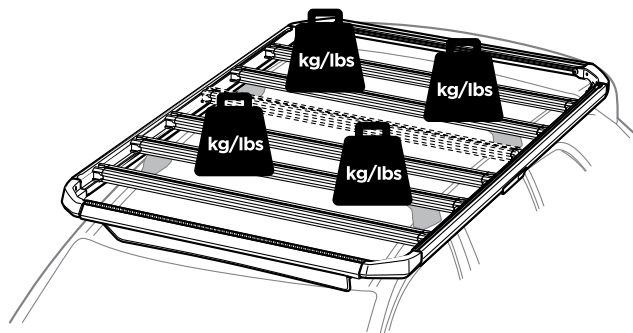

THULE[®]
SWEDEN

› Thule Caprock

New recommendations 08/04/24

Bring your life
[thule.com](https://www.thule.com)

Thule Caprock platform is capable of carrying up to 330 lbs/150 kg when properly installed and the load is evenly distributed. Your weight limit will vary by your mounting option and your vehicles capability.

+

+

=

Thule Caprock attachment options

- 1** Attached directly to Thule load carrier feet (sold separately)

Max load up to 100kg/220lbs

- 2** Attached to existing crossbars, using the Thule Caprock Crossbar Kit (sold separately)