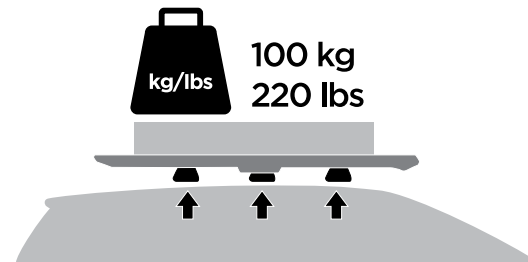

+

+

=

Thule Caprock attachment options

- 1** Attached directly to Thule load carrier feet (sold separately)

Max load up to 100kg/220lbs

- 2** Attached to existing crossbars, using the Thule Caprock Crossbar Kit (sold separately)

Max load up to 100kg/220lbs

- 3** Attached to Thule Xsporter Pro, using the Thule Caprock Xsporter Pro kit (sold separately)

Max load up to 150kg/330lbs

Thule Caprock attached directly to Thule load carrier feet