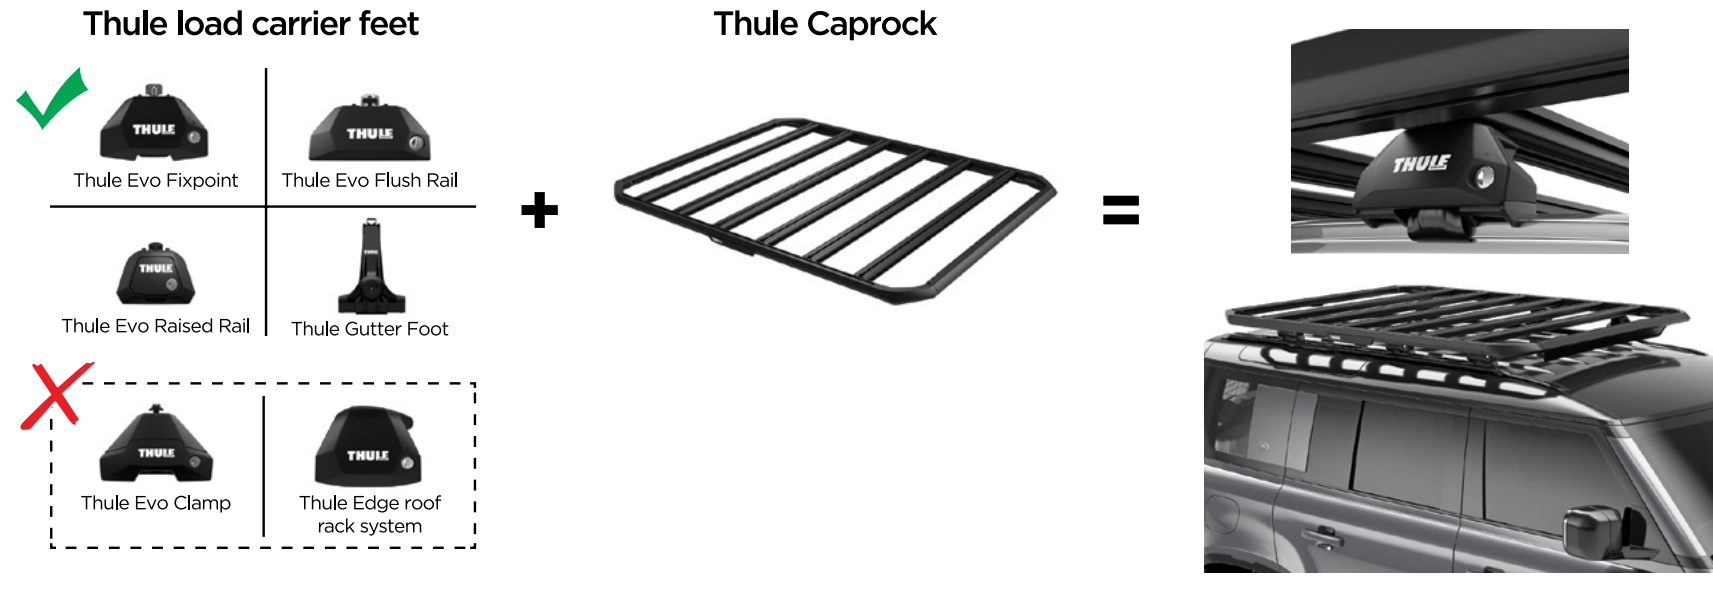

+

+

=

Thule Caprock attachment options

- 1** Attached directly to Thule load carrier feet (sold separately)

Max load up to 100kg/220lbs

- 2** Attached to existing crossbars, using the Thule Caprock Crossbar Kit (sold separately)

Max load up to 100kg/220lbs

- 3** Attached to Thule Xsporter Pro, using the Thule Caprock Xsporter Pro kit (sold separately)

Max load up to 150kg/330lbs

Thule Caprock attached directly to Thule load carrier feet